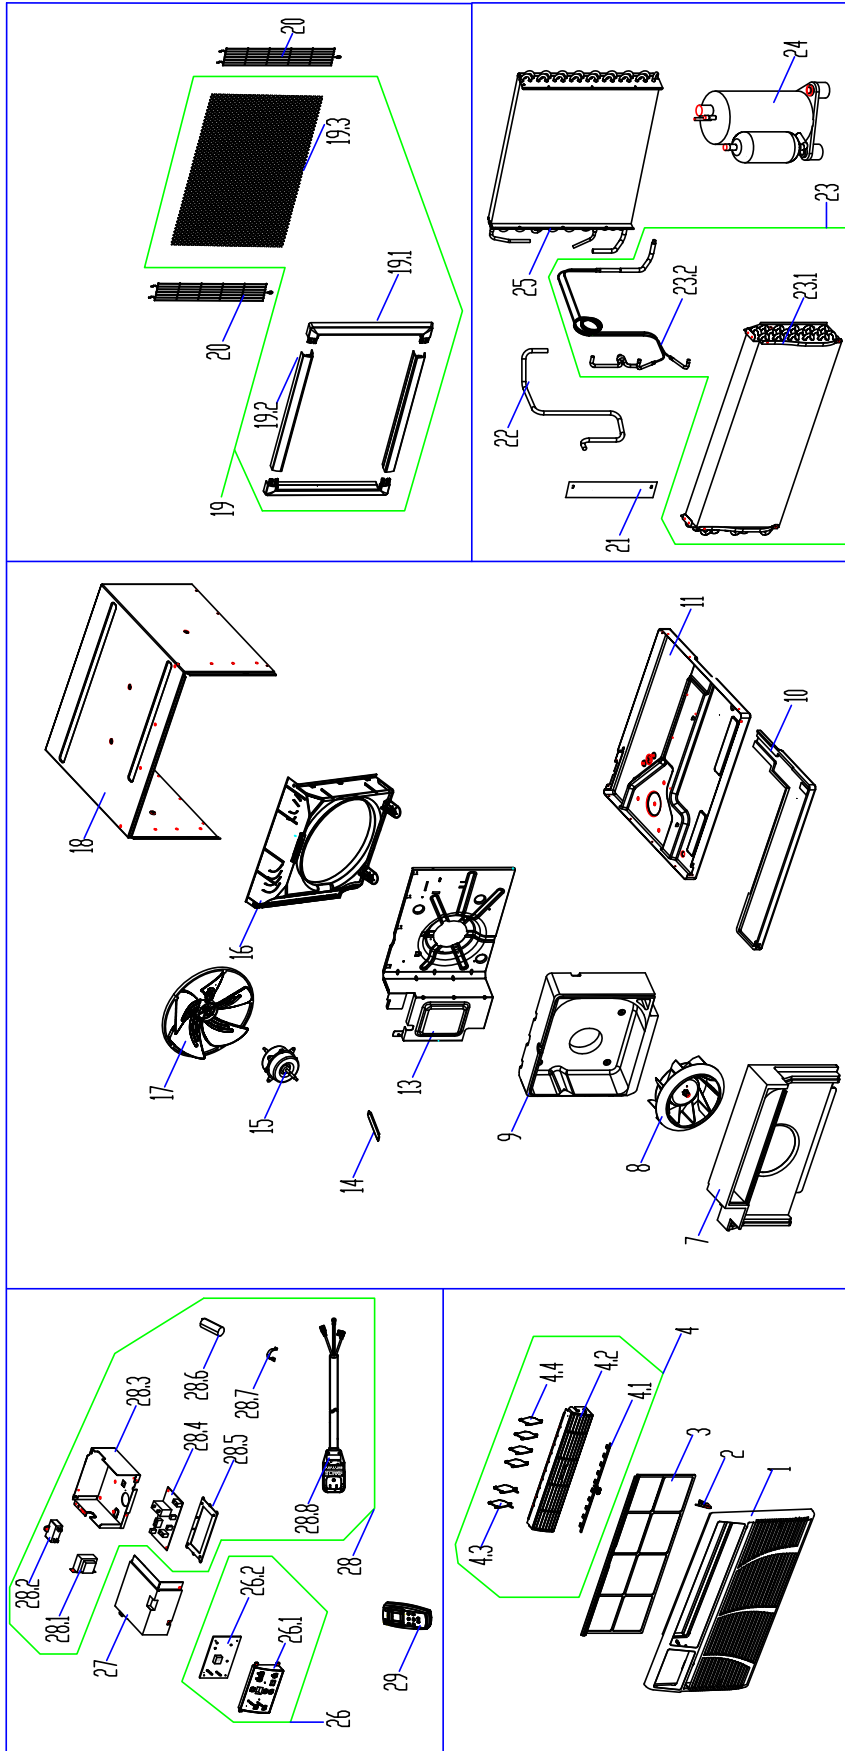

EXPLODED VIEW

REPLACEMENT PARTS

Location	Part Name	Quantity	Part No.
1	Front panel	1	201121890037
2	Filter guide	2	201121890003
3	Air filter	1	201121890036
4	Air outlet assembly	1	201121890031
4.1	Connecting rod of louver	2	201121890035
4.2	Air outlet assembly	1	201121890043
4.3	Horizontal louver	2	201121890033
4.4	Horizontal louver	4	201121890034
7	Front volute shell	1	202221890013
8	Centrifugal fan	1	201100100028
9	Rear volute shell	1	202221390003
10	Condenser water tray	1	202221890010
11	Chassis assembly	1	201221890062
13	Front separating board	1	201221890033
14	Linker for front separating board	1	201221890034
15	Asynchronous motor	1	202400400951
16	Rear separating	1	201121390106
17	Axial flow fan	1	201100300022
18	Cabinet	1	201221390086
19	Installation accessory	1	202821590016
19.1	Left and right shutter frame	2	201121890008
19.2	Up and down shutter frame	2	201121890007
19.3	Plastic net	1	201121890009
20	Reseau	1	201221890078
20	Reseau	1	201221390106
21	Separating board for power cord	1	201121890017
22	Discharge pipe assembly	1	201621390288
23	Evaporator coil assembly	1	201521390076
23.1	Evaporator	1	201521590057
23.2	Capillary assembly	1	201621390198
24	Compressor	1	201400601110
25	Condenser assembly	1	201521590084
26	Display box assembly	1	2033218A0117
26.1	Control panel	1	201121890030
26.2	Display board assembly	1	201321990020
	Display panel artwork	1	2020218A0761
27	Cover of electronic control box	1	201221890058
28	Electronic control box assembly	1	203321390098
28.1	Transformer	1	202300900139
28.2	Capacitor of fan motor	1	202401100989
28.3	Electronic control box	1	201221890057
28.4	Main control board assembly	1	201321390058
28.5	Bracket of main control board	1	201121890090
28.6	Capacitor of compressor	1	202401090021
28.7	Capacitor clip	1	201225590048
28.8	Power cord	1	202402260126
29	Remote controller	1	2033550A3128