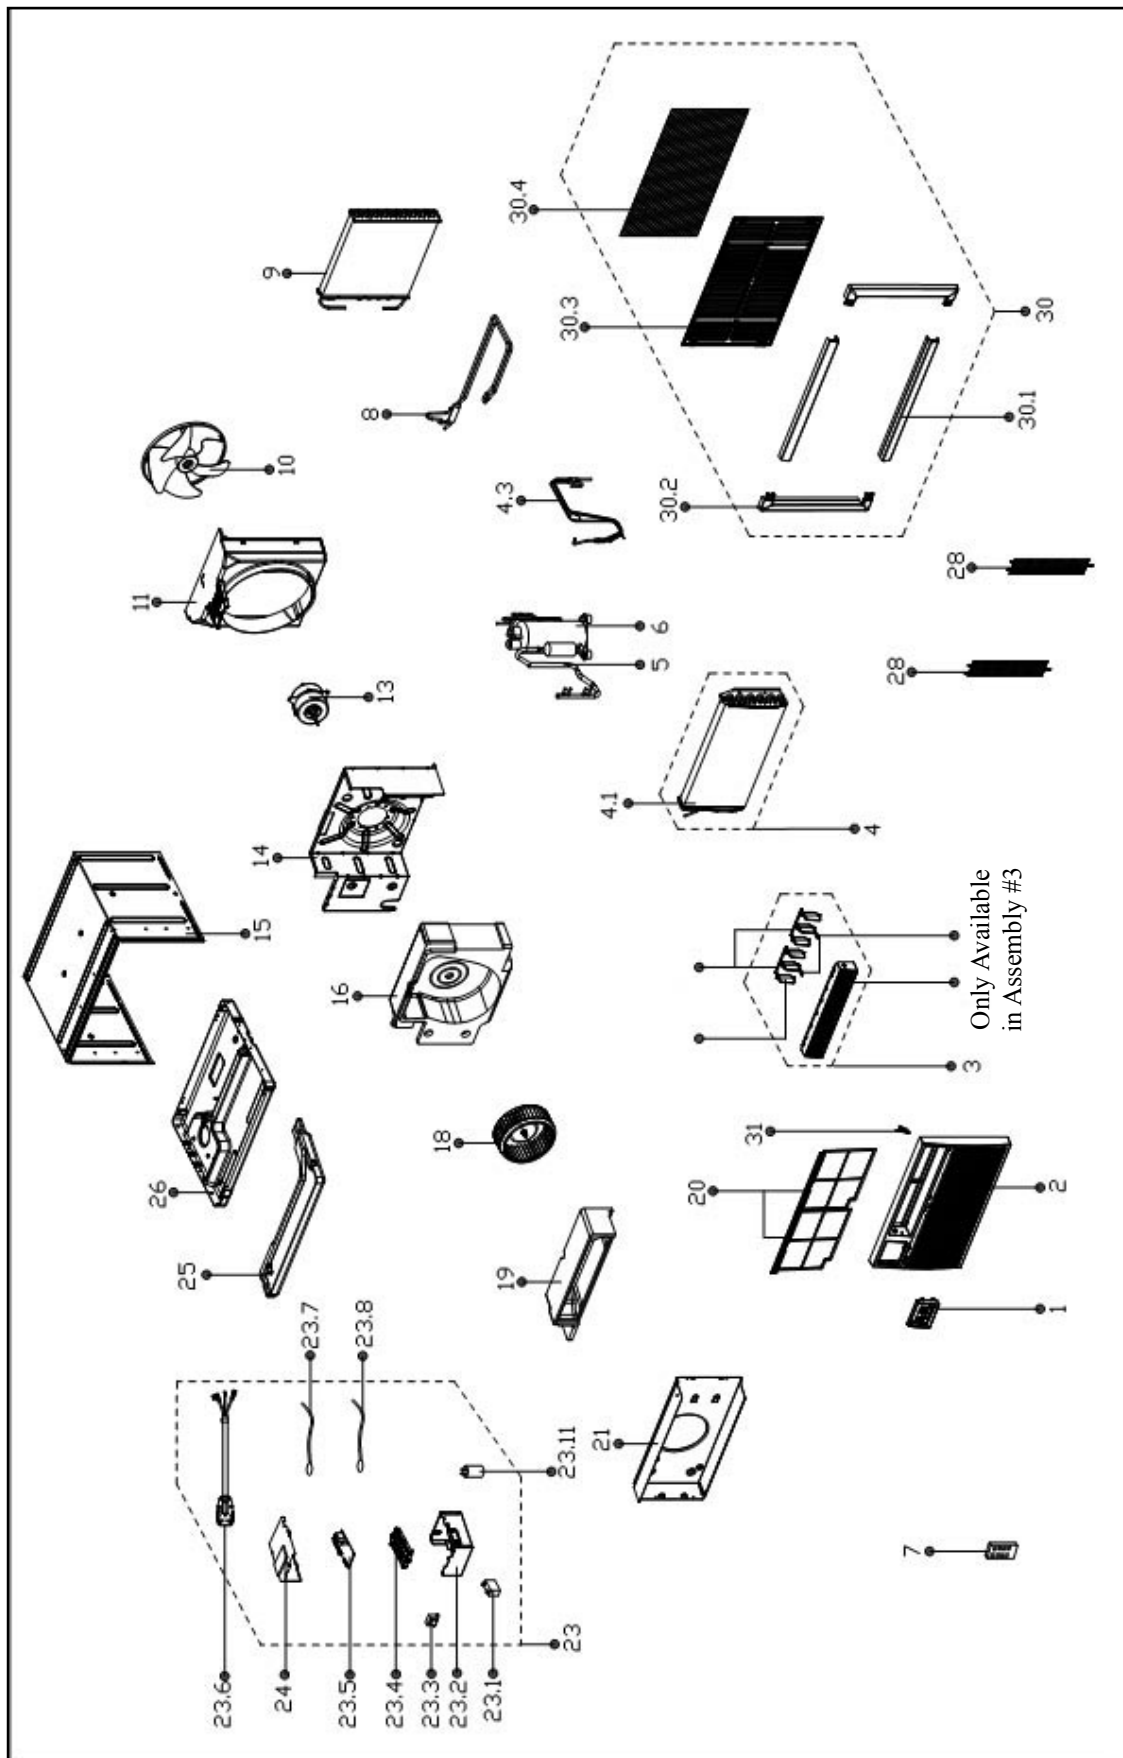

EXPLODED VIEW

REPLACEMENT PARTS

Location	Part Name	Quantity	Part No.
1	Display box assembly	1	17220300A04743
2	Front panel	1	12120300A06299
3	Air outlet assembly	1	12120300A06796
4	Evaporator coil assembly	1	15820300001427
4.1	Evaporator	1	15820300000908
4.3	Capillary assembly	1	15120300001157
5	Discharge pipe assembly	1	15120300001063
6	Compressor	1	11103010002989
7	Remote controller	1	17317000A06156
8	Super-cooling pipe	1	15120300003062
9	Condenser assembly	1	15820300000585
10	Axial flow fan	1	12100105000053
11	Rear separating	1	12120300000548
13	Asynchronous motor	1	11002012010381
14	Front separating board	1	12220300000568
15	Cabinet	1	12220300000788
16	Rear volute shell	1	12820300000032
18	Centrifugal fan	1	12100103000063
19	Front volute shell	1	12820300000075
20	Air filter	1	12120300A06298
21	Box for Electronic heater	1	12220300001094
23	Electronic control box assembly	1	17220300000396
23.1	Capacitor of fan motor	1	17400101000037
23.2	Electronic control box	1	12220300000467
23.3	Transformer	1	11203103000120
23.4	Bracket of main control board	1	12120300000521
23.5	Main control board assembly	1	17120300000549
23.6	Power cord	1	17401202000044
23.7	Pipe temperature sensor assembly	1	11201007000126
23.8	Ambient temperature sensor assembly	1	11201007000003
23.11	Capacitor of compressor	1	17400103000090
24	Cover of electronic control box	1	12220300001092
25	Condenser water tray	1	12820300000059
26	Chassis assembly	1	12220300000420
28	Grille	1	12220300001103
28	Grille	1	12220300001104
30	Installation accessory	1	12020300000247
30.1	Up and down shutter frame	2	12120300001338
30.2	Left and right shutter frame	2	12120300001374
30.3	Rear grille	1	12920300000001
30.4	Plastic net	1	12120300001299
31	Filter guide	1	12120300001302