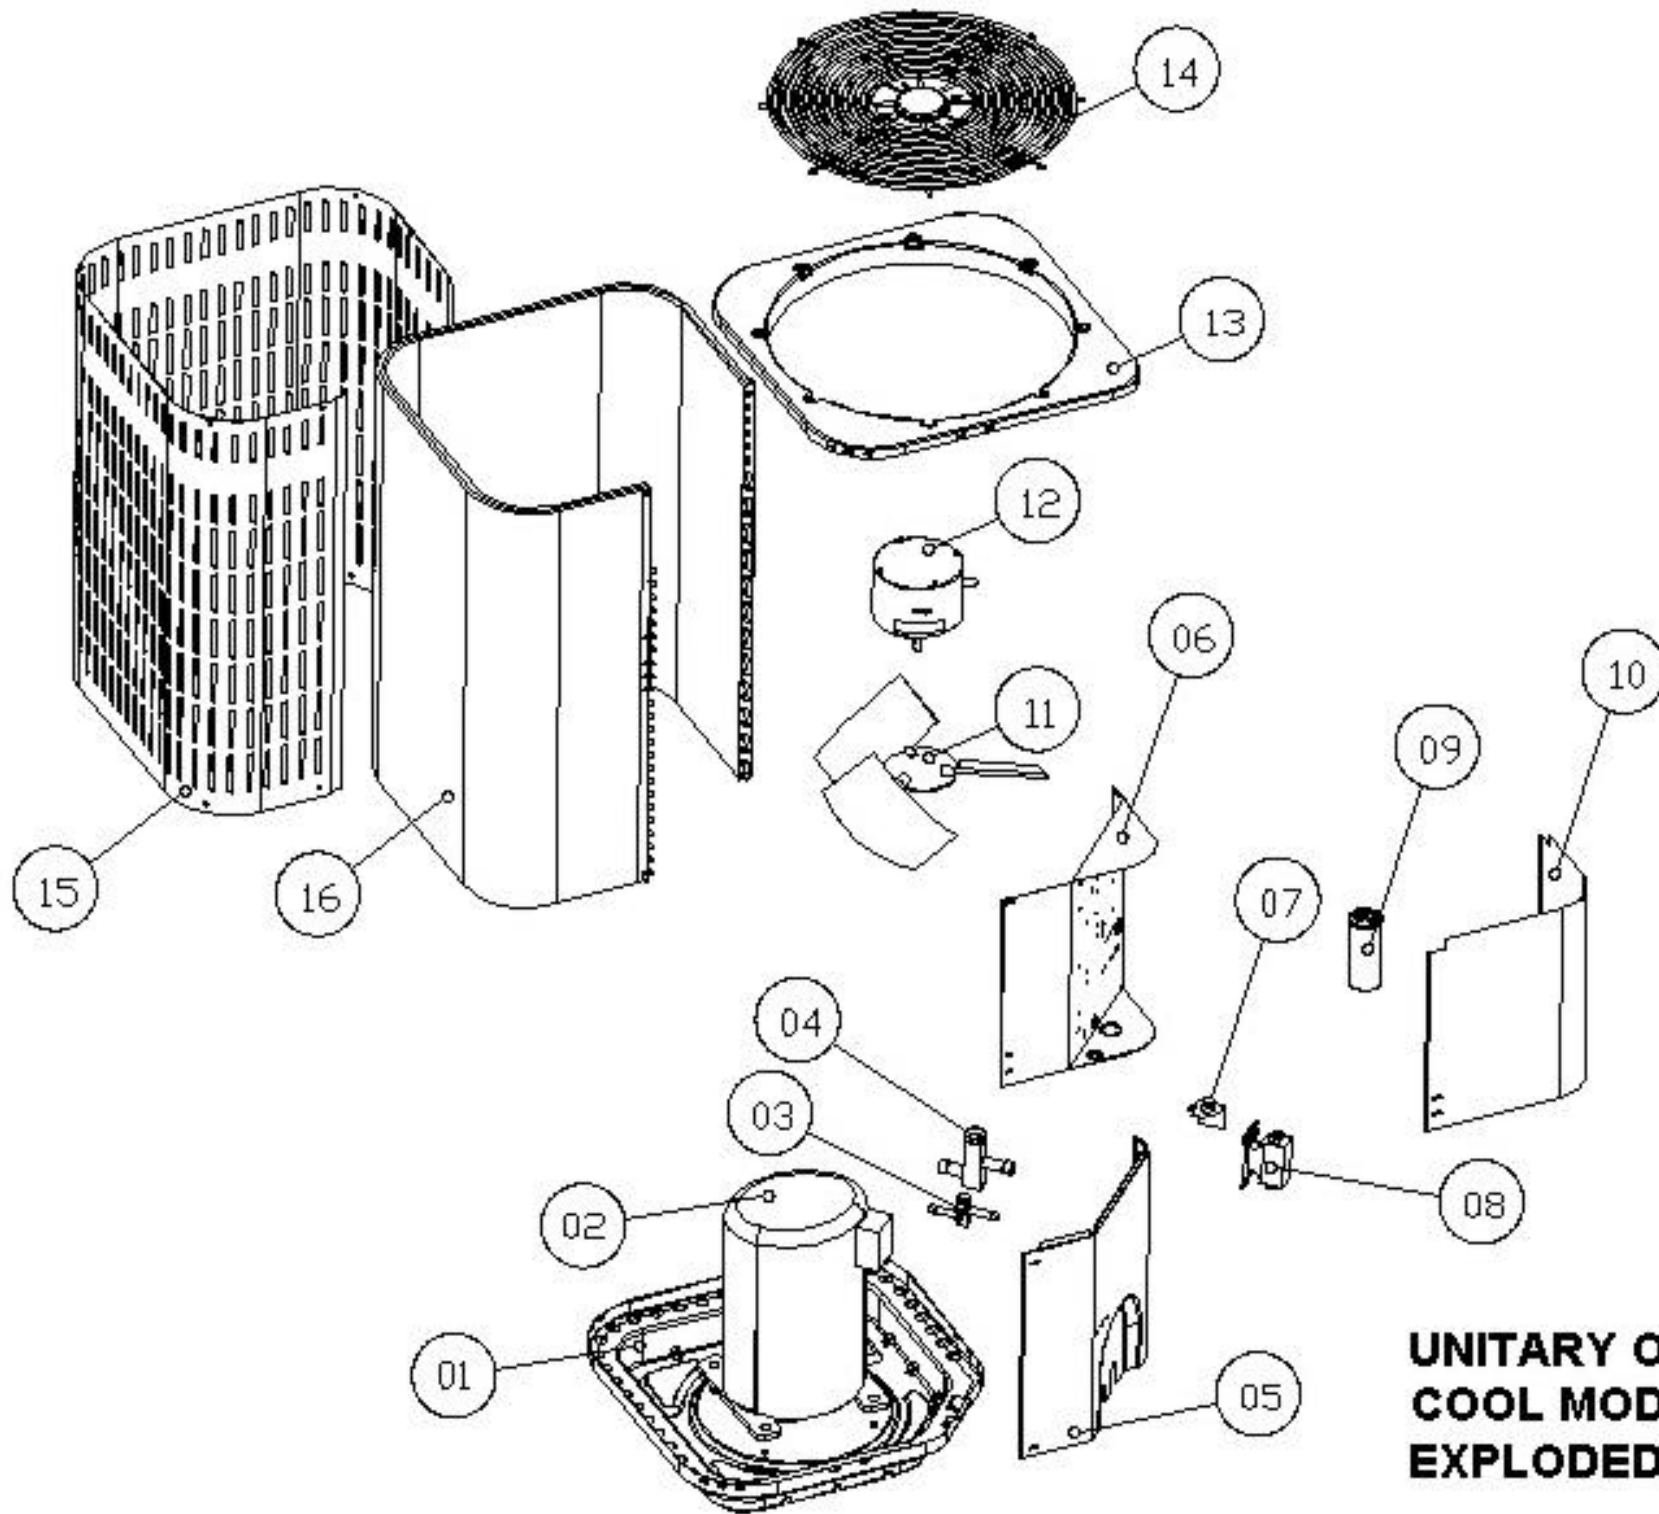

1900 Wellworth Ave. Jackson, MI 49203

[www.heatcontroller.com](http://www.heatcontroller.com)

517-787-2100

			RSD1318-0A	RSD1324-0A	RSD1330-0A	RSD1336-0A	RSD1342-0A	RSD1348-0A	RSD1360-0A
Nominal Capacity →			1.5T	2T	2.5T	3T	3.5T	4T	5T
Ref	Part Number	Description							
1	373208670003	Base pan B	1	1	1				
1	373208670001	Base pan C				1	1	1	1
2	50160326N001	Compressor	1						
2	50160322N001	Compressor		1					
2	50160323N001	Compressor			1				
2	50160324N001	Compressor				1			
2	50160325N001	Compressor					1		
2	50160331N001	Compressor						1	
2	50160267N001	Compressor							1
3	550802	Shut off valve, 3/8" OD	1	1	1	1	1	1	
3	194202660001	Shut off valve, 1/2" OD							1
4	550803	Shut off valve, 3/4" OD	1	1	1				
4	550806	Shut off valve, 7/8" OD				1	1	1	
4	881800720001	Shut off valve, 1 1/8" OD							1
5	194201170001	Bottom panel	1	1					
5	194201170003	Bottom panel			1				
5	194201840005	Bottom panel				1	1	1	
5	194201840008	Bottom panel							1
6	654504	Control panel B	1	1	1				
6	654536	Control panel C				1	1	1	1
8	453150	Contactora	1	1	1				
8	453770	Contactora				1	1	1	1
9	450360	Capacitor 25/7.5	1						
9	160500710118	Capacitor 35/7.5		1					
9	160500710117	Capacitor 30/7.5			1				
9	450364	Capacitor 40/7.5				1			
9	160500710119	Capacitor 45/7.5					1	1	
9	450502	Capacitor 80/7.5							1
10	654505	Control cover B	1	1	1				
10	654537	Control cover C				1	1	1	1
11	259000	Fan Blade	1	1	1				
11	259003	Fan Blade				1	1	1	
11	194202670001	Fan Blade							1
12	3590A0	Motor	1	1					
12	359001	Motor			1				
12	359004	Motor				1	1	1	
12	194290000006	Motor							1
13, 14	194202070001	Top grill assembly	1	1	1				
13, 14	194202080001	Top grill assembly				1	1	1	
13, 14	194202080002	Top grill assembly							1
15	194200730003	Coil jacket	1	1					
15	194200740003	Coil jacket			1				
15	194200760003	Coil jacket				1	1	1	
15	194200770003	Coil jacket							1
16	194200900002	Condenser coil, 7mm, 18 FPI, 24" h	1	1					
16	194201550001	Condenser coil, 7mm, 18 FPI, 30" h			1				
16	194201300001	Condenser coil, 7mm, 18 FPI, 30" h				1			
16	194201710001	Condenser coil, 7mm, 18 FPI, 30" h					1	1	
16	194201910001	Condenser coil, 7mm, 18 FPI, 36" h							1
	194200090001	Grommet, compressor	4	4	4	4	4	4	4
	370106020011	Filter drier	1	1	1				
	370106020012	Filter drier				1	1	1	1
	194202680001	Motor bracket							1
	160602360017	Start assist	1		1				
	160602360020	Start assist				1	1		
	160602360019	Start assist						1	
	160602360018	Start assist clip	1		1				
	160602360007	Start assist clip				1	1	1	