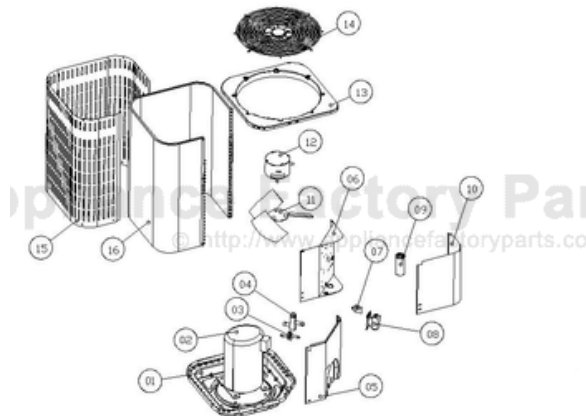

[Find Your COMFORT-AIRE HVAC Parts - Select From 1486 Models](#)

----- Manual continues below -----