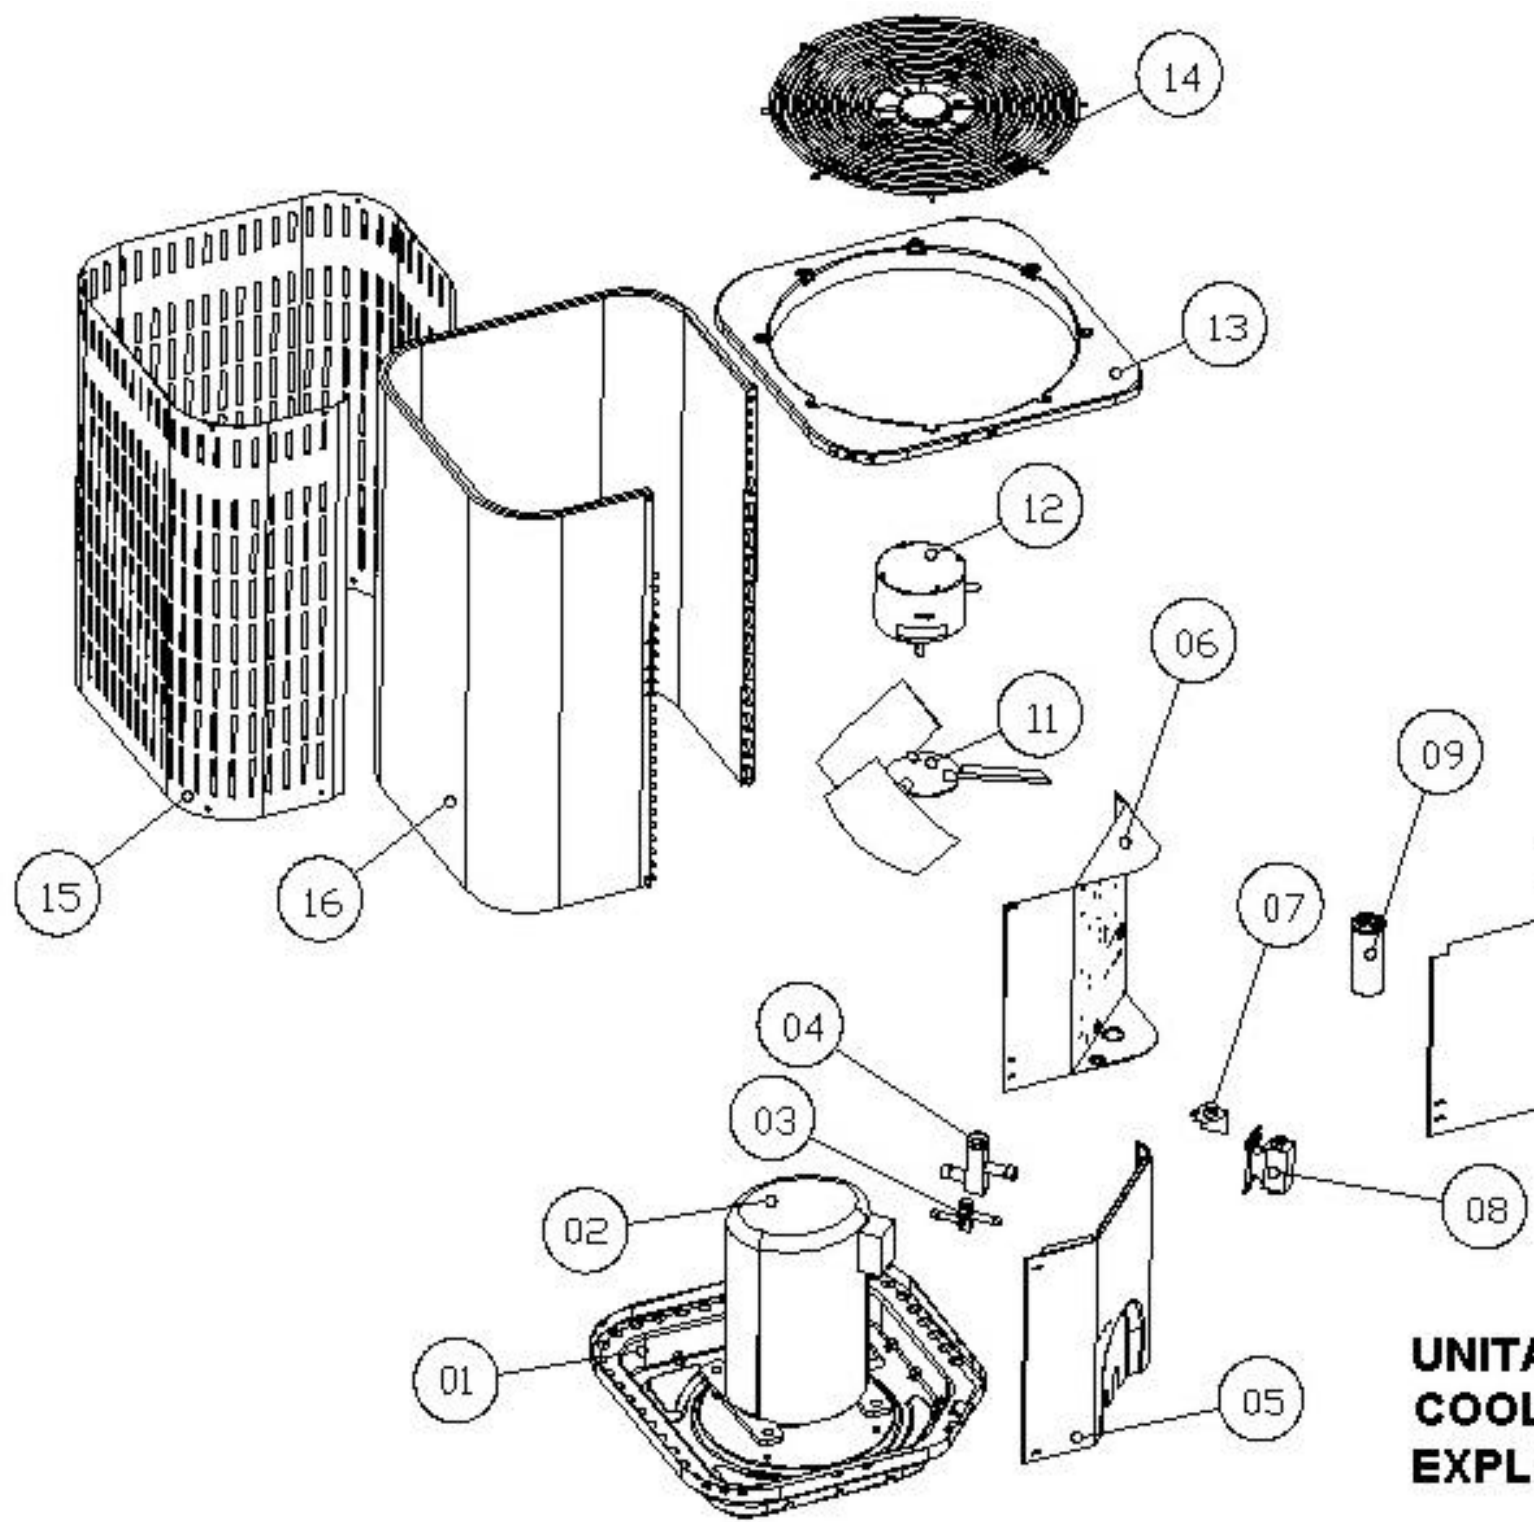

RSD1342-0A

RSD1348-0A

HEAT CONTROLLER, INC.

1900 Wellworth Ave. Jackson, MI 49203

www.heatcontroller.com

517-787-2100

			RSD1318-0A	RSD1324-0A	RSD1330-0A	RSD1336-0A	RSD1342-0A	RSD1348-0A	RSD1360-0A
Nominal Capacity →			1.5T	2T	2.5T	3T	3.5T	4T	5T
Ref	Part Number	Description							
1	373208670003	Base pan B	1	1	1				
1	373208670001	Base pan C				1	1	1	1
2	50160326N001	Compressor	1						
2	50160322N001	Compressor		1					
2	50160323N001	Compressor			1				
2	50160324N001	Compressor				1			
2	50160325N001	Compressor					1		
2	50160331N001	Compressor						1	
2	50160267N001	Compressor							1
3	550802	Shut off valve, 3/8" OD	1	1	1	1	1	1	
3	194202660001	Shut off valve, 1/2" OD							1
4	550803	Shut off valve, 3/4" OD	1	1	1				
4	550806	Shut off valve, 7/8" OD				1	1	1	
4	881800720001	Shut off valve, 1 1/8" OD							1
5	194201170001	Bottom panel	1	1					
5	194201170003	Bottom panel			1				
5	194201840005	Bottom panel				1	1	1	
5	194201840008	Bottom panel							1
6	654504	Control panel B	1	1	1				
6	654536	Control panel C				1	1	1	1
8	453150	Contactora	1	1	1				
8	453770	Contactora				1	1	1	1
9	450360	Capacitor 25/7.5	1						
9	160500710118	Capacitor 35/7.5		1					
9	160500710117	Capacitor 30/7.5			1				
9	450364	Capacitor 40/7.5				1			
9	160500710119	Capacitor 45/7.5					1	1	
9	450502	Capacitor 80/7.5							1
10	654505	Control cover B	1	1	1				
10	654537	Control cover C				1	1	1	1
11	259000	Fan Blade	1	1	1				
11	259003	Fan Blade				1	1	1	
11	194202670001	Fan Blade							1
12	3590A0	Motor	1	1					
12	359001	Motor			1				
12	359004	Motor				1	1	1	
12	194290000006	Motor							1
13, 14	194202070001	Top grill assembly	1	1	1				
13, 14	194202080001	Top grill assembly				1	1	1	
13, 14	194202080002	Top grill assembly							1
15	194200730003	Coil jacket	1	1					
15	194200740003	Coil jacket			1				
15	194200760003	Coil jacket				1	1	1	
15	194200770003	Coil jacket							1
16	194200900002	Condenser coil, 7mm, 18 FPI, 24" h	1	1					
16	194201550001	Condenser coil, 7mm, 18 FPI, 30" h			1				
16	194201300001	Condenser coil, 7mm, 18 FPI, 30" h				1			
16	194201710001	Condenser coil, 7mm, 18 FPI, 30" h					1	1	
16	194201910001	Condenser coil, 7mm, 18 FPI, 36" h							1
	194200090001	Grommet, compressor	4	4	4	4	4	4	4
	370106020011	Filter drier	1	1	1				
	370106020012	Filter drier				1	1	1	1
	194202680001	Motor bracket							1
	160602360017	Start assist	1		1				
	160602360020	Start assist				1	1		
	160602360019	Start assist						1	
	160602360018	Start assist clip	1		1				
	160602360007	Start assist clip				1	1	1	