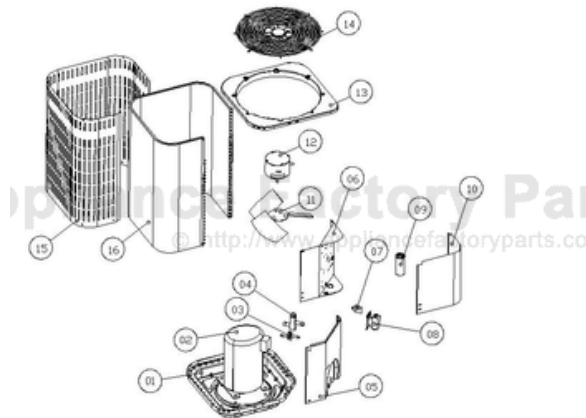

[Find Your COMFORT-AIRE HVAC Parts - Select From 1486 Models](#)

----- Manual continues below -----