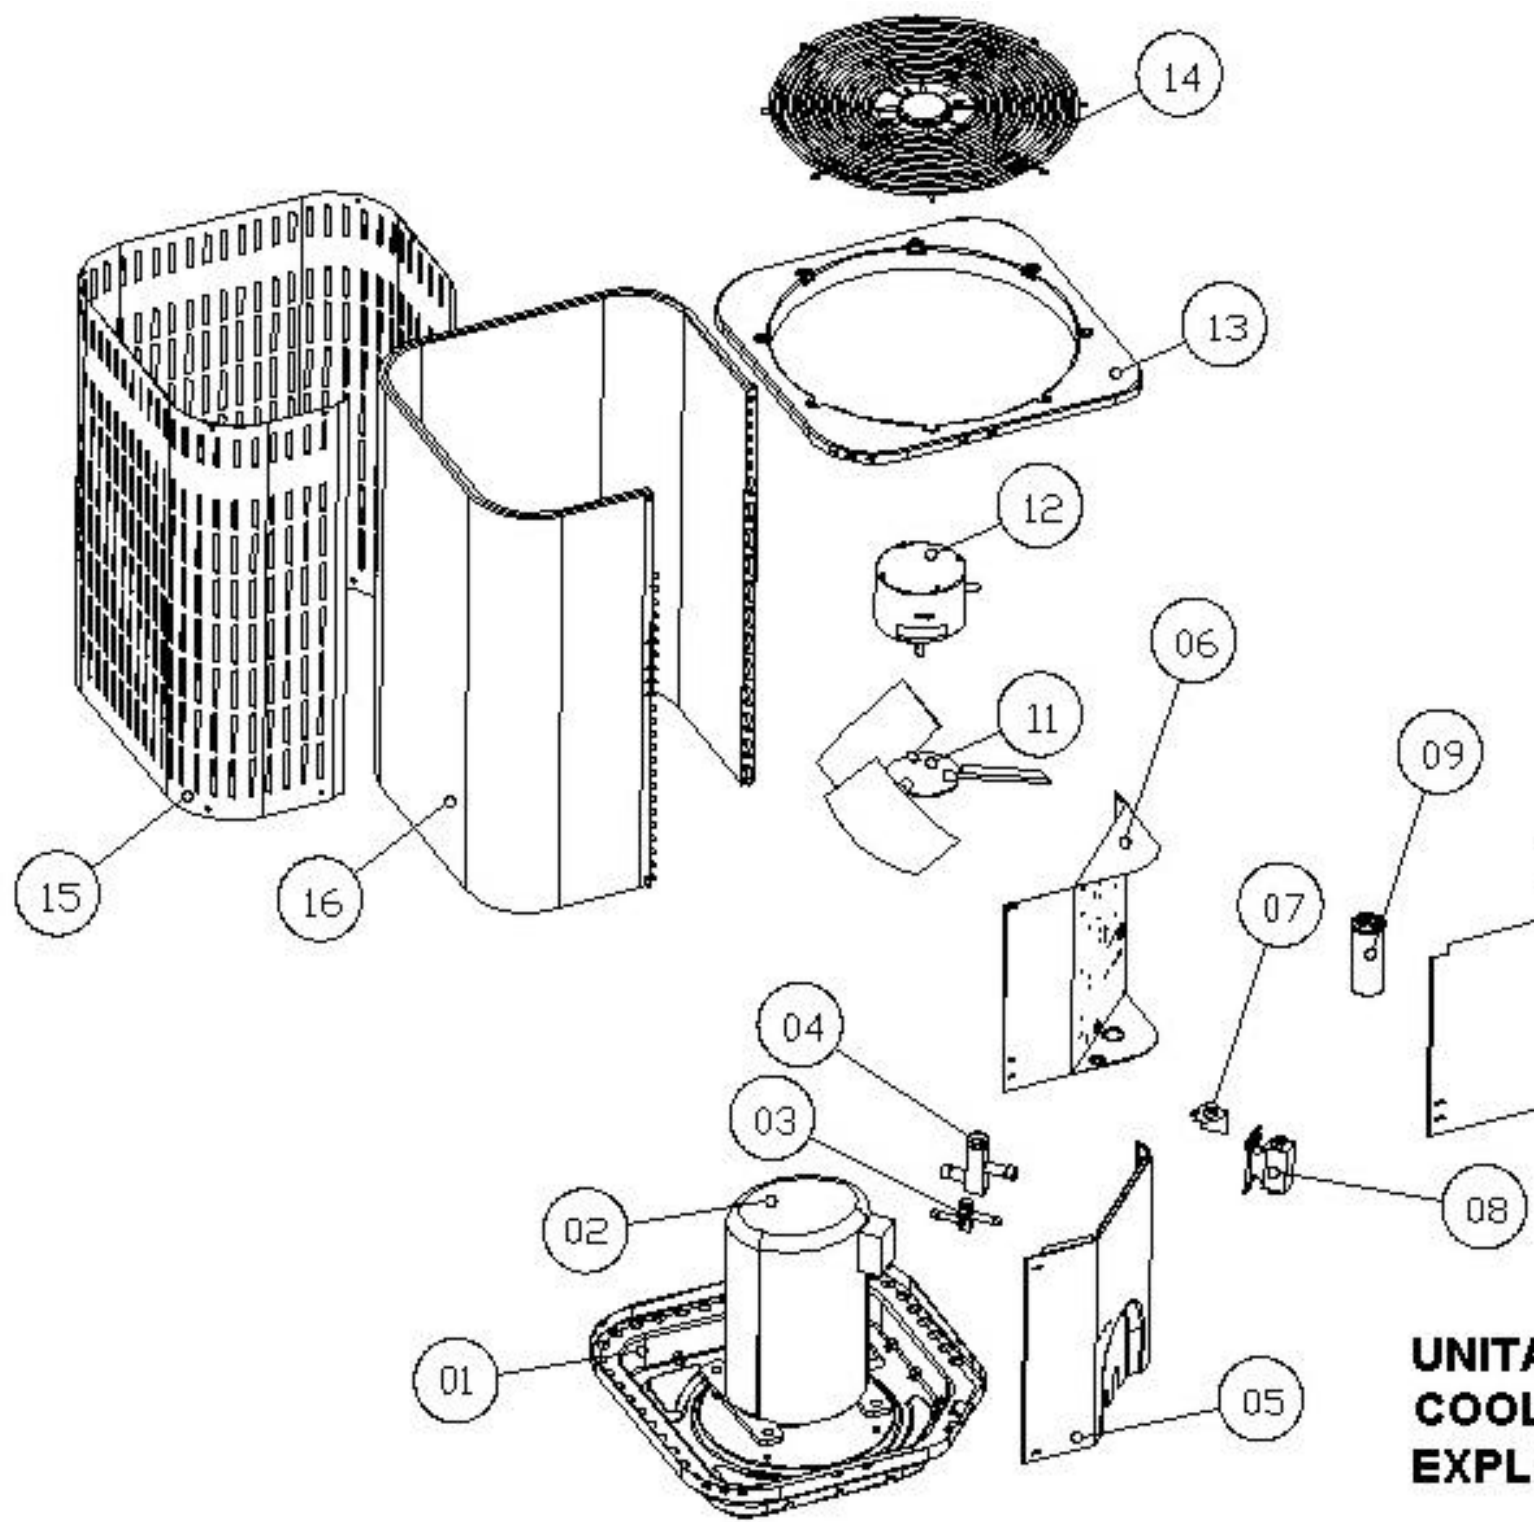

RSD1348-0A

HEAT CONTROLLER, INC.

1900 Wellworth Ave. Jackson, MI 49203

www.heatcontroller.com

517-787-2100

			RSD1318-0A	RSD1324-0A	RSD1330-0A	RSD1336-0A	RSD1342-0A	RSD1348-0A	RSD1360-0A
Nominal Capacity →			1.5T	2T	2.5T	3T	3.5T	4T	5T
Ref	Part Number	Description							
1	373208670003	Base pan B	1	1	1				
1	373208670001	Base pan C				1	1	1	1
2	50160326N001	Compressor	1						
2	50160322N001	Compressor		1					
2	50160323N001	Compressor			1				
2	50160324N001	Compressor				1			
2	50160325N001	Compressor					1		
2	50160331N001	Compressor						1	
2	50160267N001	Compressor							1
3	550802	Shut off valve, 3/8" OD	1	1	1	1	1	1	
3	194202660001	Shut off valve, 1/2" OD							1
4	550803	Shut off valve, 3/4" OD	1	1	1				
4	550806	Shut off valve, 7/8" OD				1	1	1	
4	881800720001	Shut off valve, 1 1/8" OD							1
5	194201170001	Bottom panel	1	1					
5	194201170003	Bottom panel			1				
5	194201840005	Bottom panel				1	1	1	
5	194201840008	Bottom panel							1
6	654504	Control panel B	1	1	1				
6	654536	Control panel C				1	1	1	1
8	453150	Contactora	1	1	1				
8	453770	Contactora				1	1	1	1
9	450360	Capacitor 25/7.5	1						
9	160500710118	Capacitor 35/7.5		1					
9	160500710117	Capacitor 30/7.5			1				
9	450364	Capacitor 40/7.5				1			
9	160500710119	Capacitor 45/7.5					1	1	
9	450502	Capacitor 80/7.5							1
10	654505	Control cover B	1	1	1				
10	654537	Control cover C				1	1	1	1
11	259000	Fan Blade	1	1	1				
11	259003	Fan Blade				1	1	1	
11	194202670001	Fan Blade							1
12	3590A0	Motor	1	1					
12	359001	Motor			1				
12	359004	Motor				1	1	1	
12	194290000006	Motor							1
13, 14	194202070001	Top grill assembly	1	1	1				
13, 14	194202080001	Top grill assembly				1	1	1	
13, 14	194202080002	Top grill assembly							1
15	194200730003	Coil jacket	1	1					
15	194200740003	Coil jacket			1				
15	194200760003	Coil jacket				1	1	1	
15	194200770003	Coil jacket							1
16	194200900002	Condenser coil, 7mm, 18 FPI, 24" h	1	1					
16	194201550001	Condenser coil, 7mm, 18 FPI, 30" h			1				
16	194201300001	Condenser coil, 7mm, 18 FPI, 30" h				1			
16	194201710001	Condenser coil, 7mm, 18 FPI, 30" h					1	1	
16	194201910001	Condenser coil, 7mm, 18 FPI, 36" h							1
	194200090001	Grommet, compressor	4	4	4	4	4	4	4
	370106020011	Filter drier	1	1	1				
	370106020012	Filter drier				1	1	1	1
	194202680001	Motor bracket							1
	160602360017	Start assist	1		1				
	160602360020	Start assist				1	1		
	160602360019	Start assist						1	
	160602360018	Start assist clip	1		1				
	160602360007	Start assist clip				1	1	1	