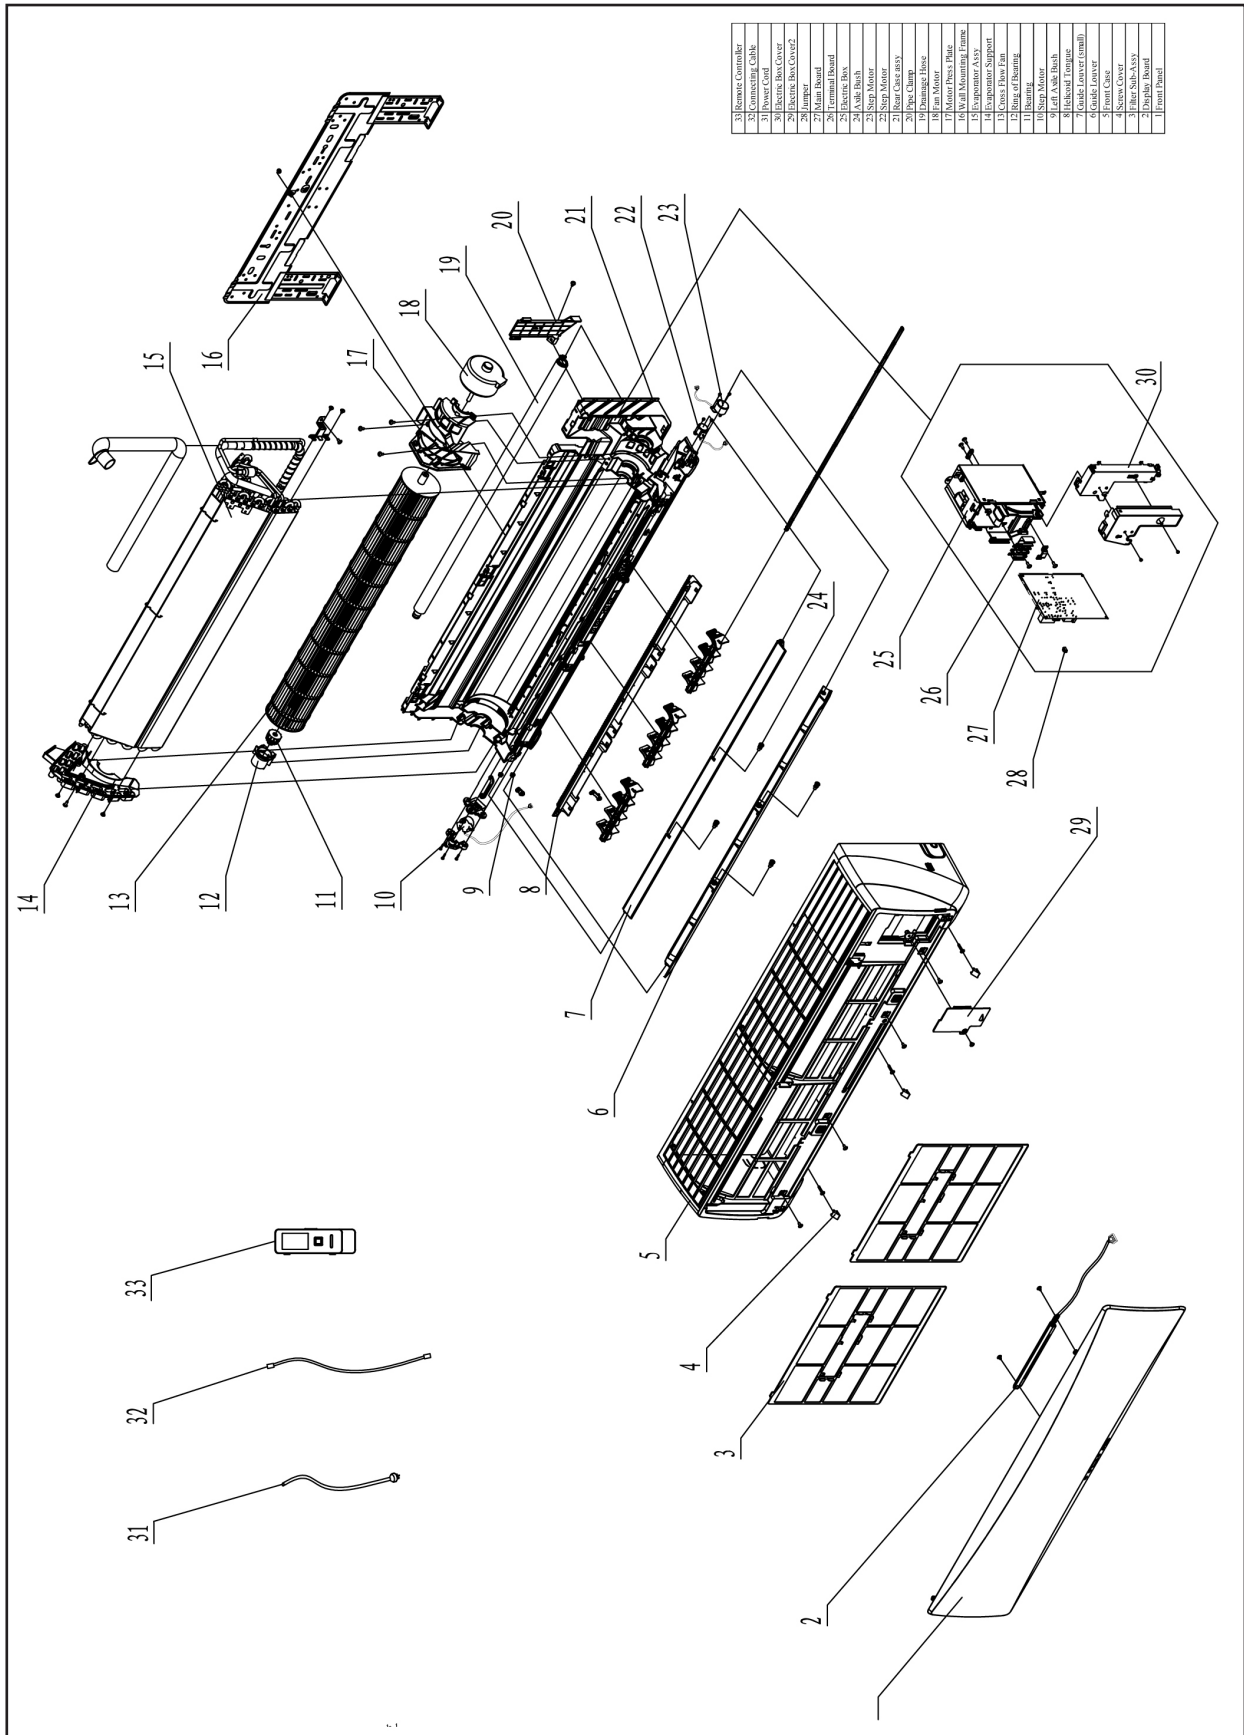

EXPLODED VIEW

REPLACEMENT PARTS

Location	Part Name	Quantity	Part No.
1	Front Panel Assy	1	20022287_L08294
2	Display Board	1	30565210
3	Filter Sub-Assy	2	1112209105
4	Screw Cover	3	242520179
5	Front Case	1	2001282101
6	Guide Louver	1	1051228301
7	Guide Louver (small)	1	1051222601
8	Helicoid Tongue	1	2611236701
9	Left Axile Bush	2	1051203701
10	SteppingMotor	1	1501208602
11	O-Gasket of Cross Fan Bearing	1	76512203
12	Ring of Bearing	1	26152025
13	Cross Flow Fan	1	10352045
14	Evaporator Support	1	24212139
15	Evaporator Assy	1	0100238601_L08294
16	Wall Mounting Frame	1	01252123
17	Motor Press Plate	1	26112330
18	Fan Motor	1	1501212701
19	Drainage Hose	1	0523001406
20	Connecting pipe clamp	1	26112188
21	Rear Case assy	1	22202499
22	Stepping Motor	1	15212404
23	Stepping Motor	1	1521212901
24	Axile Bush	2	10542036
25	Electric Box Assy	1	20402461
26	Terminal Board	1	42011233
27	Main Board	1	30148469
28	Jumper	1	4202300115
29	Electric Box Cover2	1	2012214208
30	Electric Box Cover	1	2012240903
33	Remote Controller	1	30510138L08294
34	Temperature Sensor	1	390000451
35	Temperature Sensor	1	390000598
-	Remote Control Holder	1	26150008