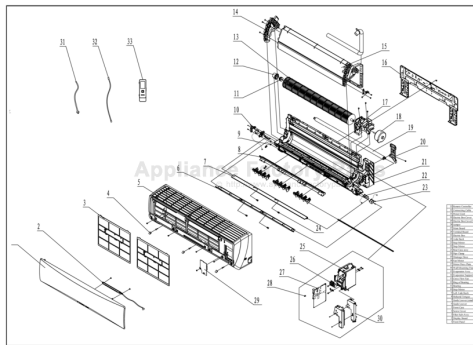

[Find Your COMFORT-AIRE HVAC Parts - Select From 1486 Models](#)

----- Manual continues below -----