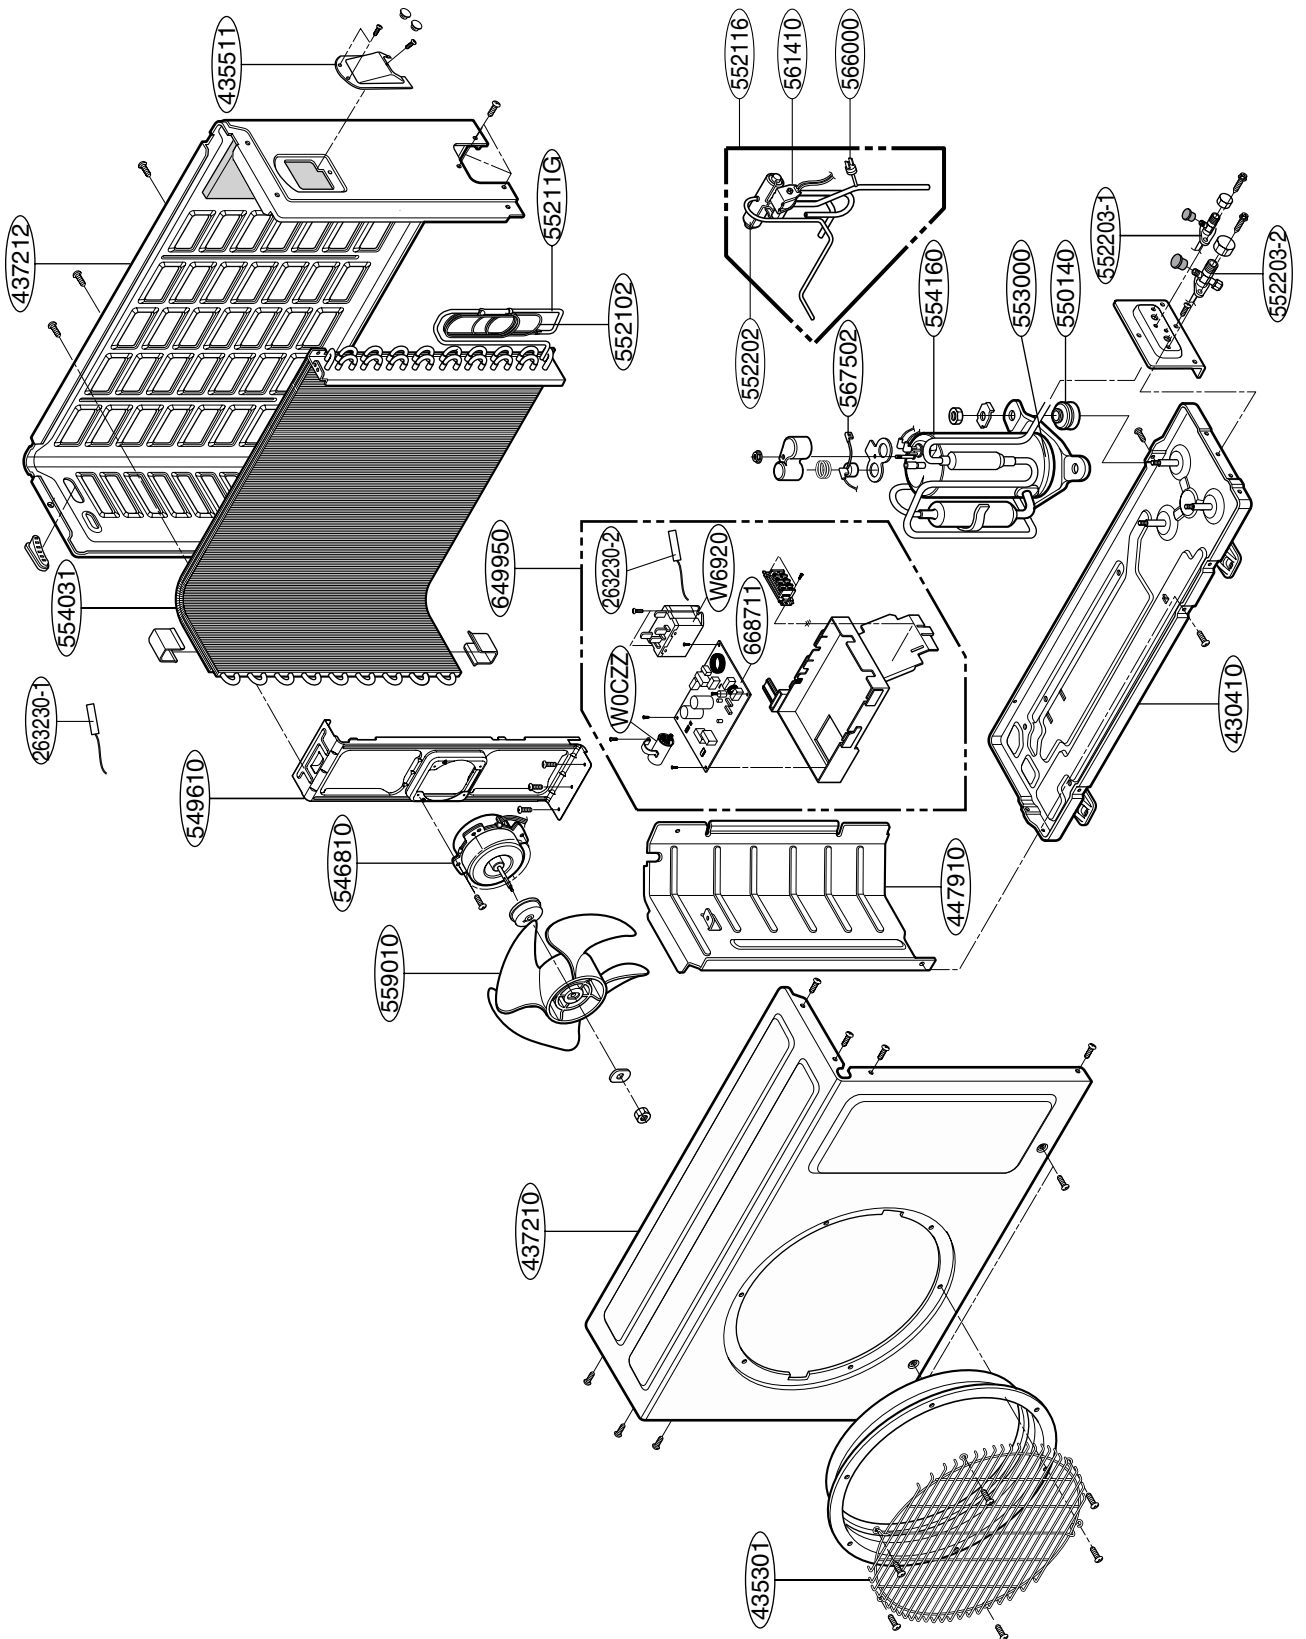

----- Manual continues below -----

HEAT CONTROLLER, INC.

REPLACEMENT
PARTS

**DMC/DMH Series
Single Zone Ductless
Mini-Split Systems
A/C and Heat Pumps**

Exploded View

Indoor Unit

Outdoor Unit: 9k, 12k Btu/h Series