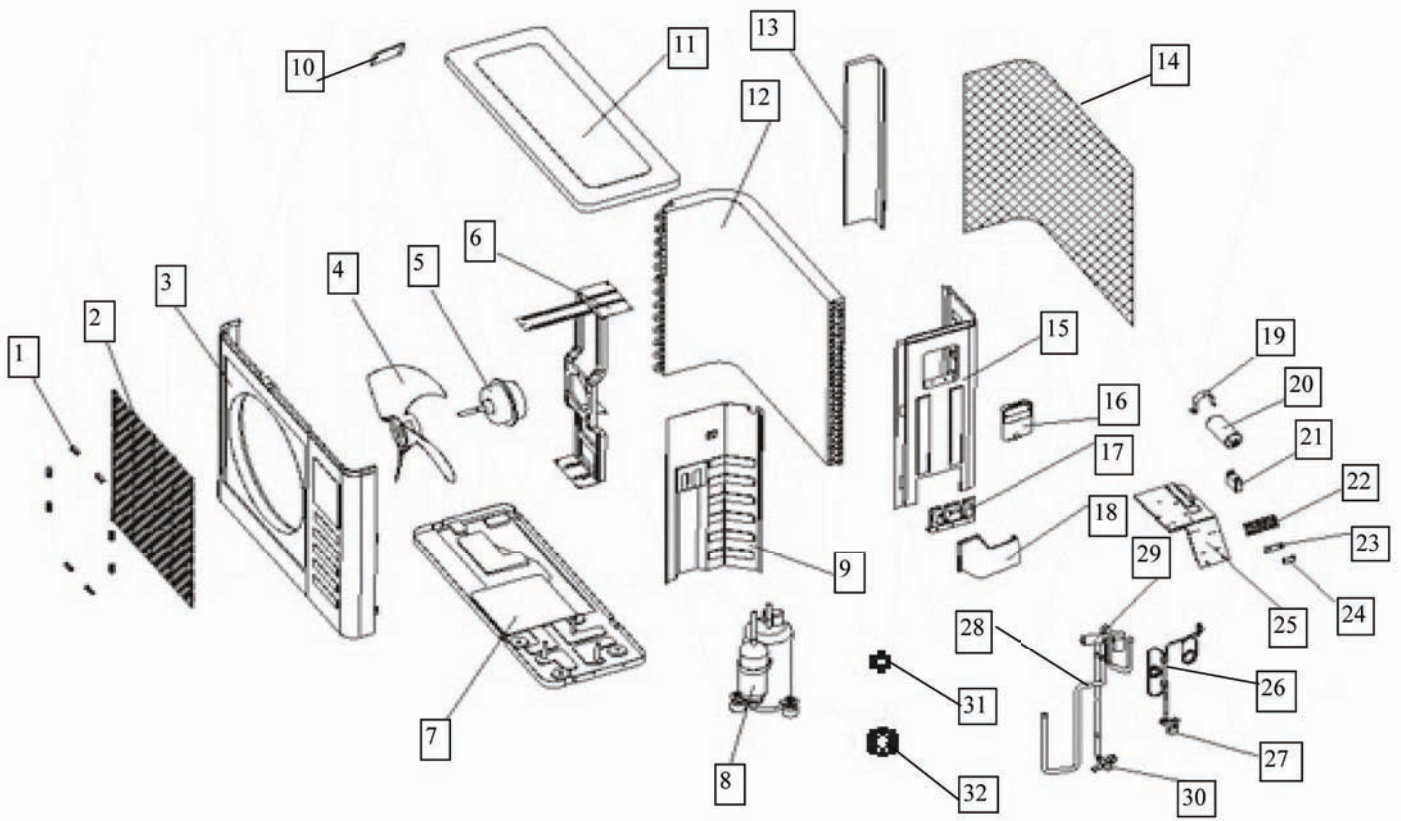

No.	Part Name	Quantity	Sale code	BOM code
1	Clamp for front net	6	10112121801	201135110801
2	Front Net Cover Ass'y	1	10118111018	201235290030
3	Front clapboard	1	13012111801	201235250264
4	Propeller fan	1	10112121803	201100300502
5	Fan motor	1	12109114801	202400490020
6	Holder for fan motor	1	20409111802	201235250223
7	Chassis	1	11212111001	201235290074
8	Compressor	1	10312121246	201400630340
9	Separating board	1	10309121004	201235250761
10	Small Handle	1	10830121811	201150290006
11	Cover	1	13012111805	201235250265
12	Condenser	1	10321121035	201537390004
13	Installation board, left	1	13012111803	201235250267
14	Rear net	1	13518111035	201135220361
15	Right clapboard	1	10318111008	201235290218
16	Big handle	1	10309121003	201235290217
17	Installation plate for valves	1	10118113805	201235000018
18	Water collector	1	10118121832	201135290005
19	Capacitor clamp	1	10109121822	201200100005
20	Compressor capacitor	1	10318111009	202401000751
21	Fan motor capacitor	1	11442122024	202401190010
22	Wire joint	1	10309121005	202301450106
23	Washer for wire joint	1	10112121817	201135000004
24	Clamp for wiring	1	10112121816	201219900001
25	Installation board for E-parts	1	10312121236	201235290216
26	High Pressure Valve Ass'y	1	10312121792	201637390140
27	Liquid pipe valve	1	50118121802	201600740522
28	Four-way Valve Ass'y	1	10312121543	201637390084
29	4-ways valve	1	10321121038	201600690008
30	Low-pressure Valve	1	10409121806	201600720018
31	Copper nut, TLM-A01	1	10909121012	201600320000
32	Copper nut, TLM-B02	1	10909121013	201600320001
33	Main control board ass'y	1	10321121039	201337390001
34	Outdoor pipe temp sensor	1	12909121803	202440500006
35	Electric control ass'y	1	10321121040	203337390006