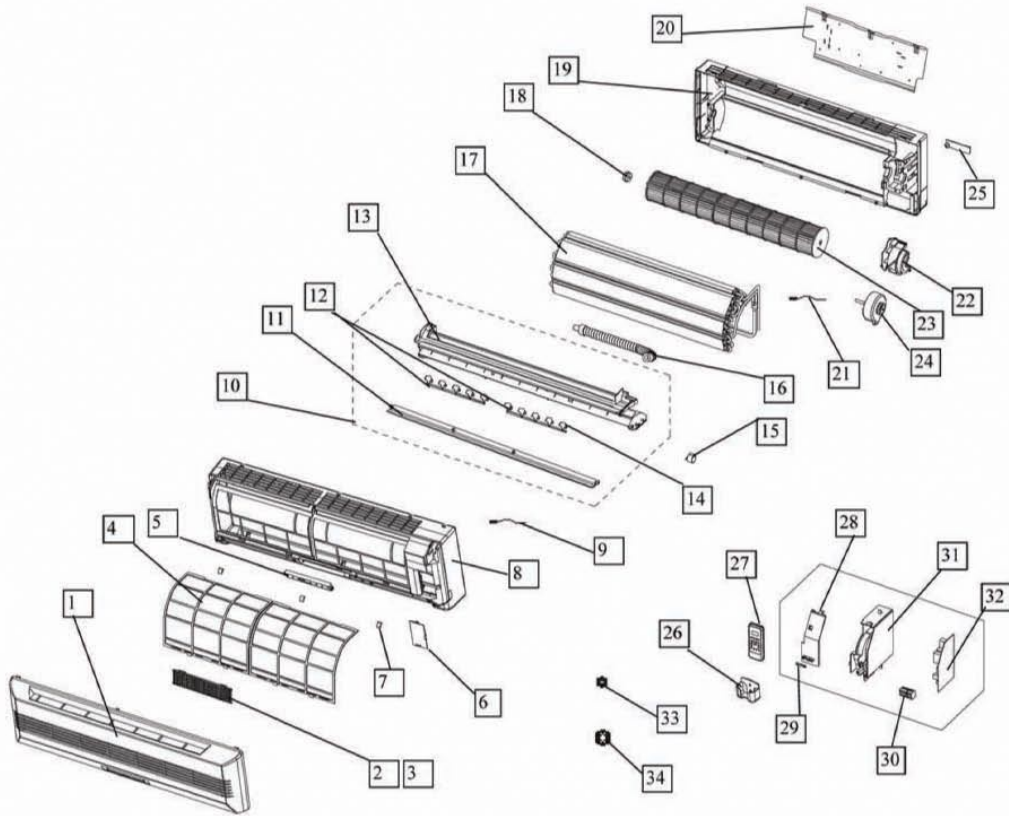

[Find Your COMFORT-AIRE HVAC Parts - Select From 1486 Models](#)

----- Manual continues below -----

HEAT CONTROLLER, INC.

**REPLACEMENT
PARTS**

**“S” Series Mini-Split
Version B**

SMH09SB-0

No.	Part Name	Quantity	Sale code	BOM Code
1	Panel Ass'y	1	13412111001	201130490119
2	Air cleaner	1	10109121226	201130100212
3	Air cleaner holder	1	10109121225	201130100217
4	Air filter assy	2	13412111002	201130490113
5	Indicator board, Ass'y	1	13407111005	203330190093
6	Window cover for repairing	1	10112113003	201130490186
7	Screw cap	3	13412111004	201130490115
8	Panel frame	1	10312121580	201132590058
9	Indoor temp sensor	1	10312122433	202432390005
10	Air out frame assy	1	13412111006	201130490117
11	Horizontal louver	1	13412111007	201130490139
12	Connection bar	1	13412111008	201130410358
13	Air out frame	1	13412111009	201130490138
14	Vertical louver	10	13412111010	201130490140
15	Louver motor	1	10121121218	202400200006
16	Drain hose	1	31607111010	201130000011
17	Evaporator Ass'y	1	10924121008	201532390013
18	Bearing seat	1	10309121220	202730100201
19	Chassis	1	13412111012	201130490118
20	Installation plate	1	11605113012	201230390002
21	Evaporator temp sensor	1	11612121059	202432390004
22	Cover for motor	1	13412111013	201130490106
23	Cross flow fan	1	13412111014	201100200100
24	Fan motor	1	10609111002	202400300008
25	Pipe Pressing Board	1	10309121225	201130100204
26	Holder, Remote Controller	1	10718121009	201131390022
27	Remote Controller (FAHRENHEIT)	1	10312122441	203355090263
28	E-part box cover	1	11612111052	201130490184
29	Wire Clamp	1	10309121235	201130100209
30	Wire joint, 5p	1	10609111006	202301450105
31	E-Parts box	1	11612111060	201130490108
32	Main control board (including Program chip)	1	10312122440	201332390104
		1	10312121790	201300740129
33	Copper nut, TLM-B02	1	10909121013	201600320001
34	Copper nut, TLM-A01	1	10909121012	201600320000