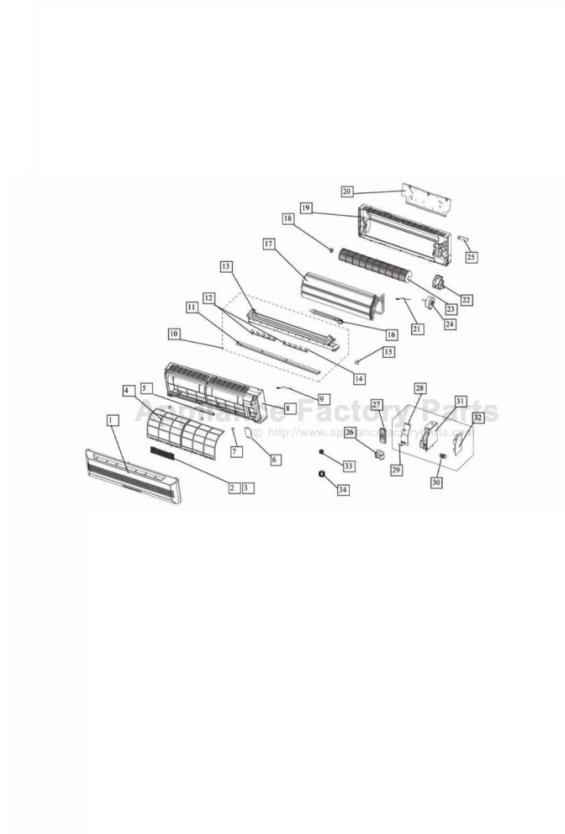

[Find Your COMFORT-AIRE HVAC Parts - Select From 1486 Models](#)

----- Manual continues below -----

HEAT CONTROLLER, INC.

**REPLACEMENT
PARTS**

**“S” Series Mini-Split
Version B**

SMH09SB-0

No.	Part Name	Quantity	Sale code	BOM Code
1	Panel Ass'y	1	13412111001	201130490119
2	Air cleaner	1	10109121226	201130100212
3	Air cleaner holder	1	10109121225	201130100217
4	Air filter assy	2	13412111002	201130490113
5	Indicator board, Ass'y	1	13407111005	203330190093
6	Window cover for repairing	1	10112113003	201130490186
7	Screw cap	3	13412111004	201130490115
8	Panel frame	1	10312121580	201132590058
9	Indoor temp sensor	1	10312122433	202432390005
10	Air out frame assy	1	13412111006	201130490117
11	Horizontal louver	1	13412111007	201130490139
12	Connection bar	1	13412111008	201130410358
13	Air out frame	1	13412111009	201130490138
14	Vertical louver	10	13412111010	201130490140
15	Louver motor	1	10121121218	202400200006
16	Drain hose	1	31607111010	201130000011
17	Evaporator Ass'y	1	10924121008	201532390013
18	Bearing seat	1	10309121220	202730100201
19	Chassis	1	13412111012	201130490118
20	Installation plate	1	11605113012	201230390002
21	Evaporator temp sensor	1	11612121059	202432390004
22	Cover for motor	1	13412111013	201130490106
23	Cross flow fan	1	13412111014	201100200100
24	Fan motor	1	10609111002	202400300008
25	Pipe Pressing Board	1	10309121225	201130100204
26	Holder, Remote Controller	1	10718121009	201131390022
27	Remote Controller (FAHRENHEIT)	1	10312122441	203355090263
28	E-part box cover	1	11612111052	201130490184
29	Wire Clamp	1	10309121235	201130100209
30	Wire joint, 5p	1	10609111006	202301450105
31	E-Parts box	1	11612111060	201130490108
32	Main control board (including Program chip)	1	10312122440	201332390104
		1	10312121790	201300740129
33	Copper nut, TLM-B02	1	10909121013	201600320001
34	Copper nut, TLM-A01	1	10909121012	201600320000