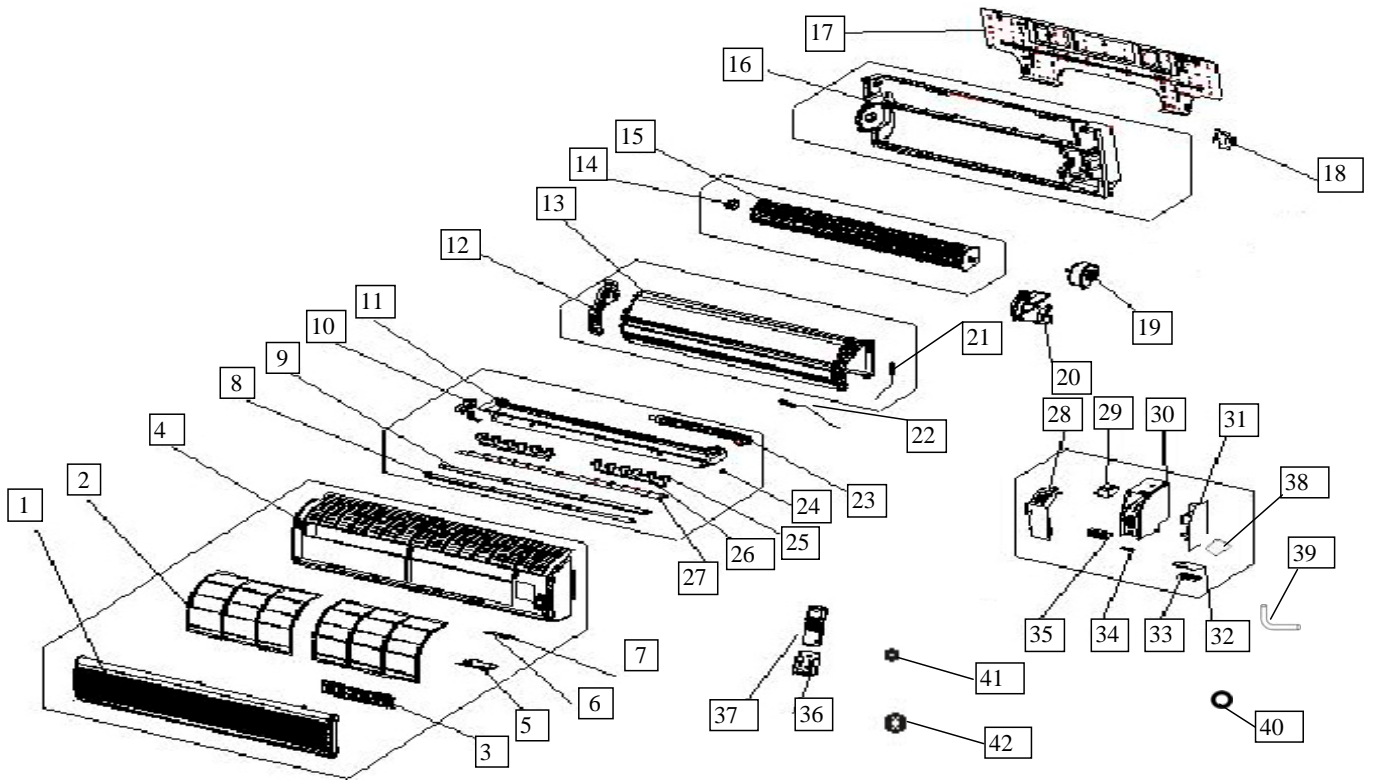

----- Manual continues below -----

HEAT CONTROLLER, INC.

REPLACEMENT
PARTS

SMH12SA-0

**Mini-Split Air Conditioner
Heat Pump**

Exploded View Parts for Model SMH12SA-0 115V 60Hz : Indoor Unit

SMH12SA-0 Indoor Unit

No.	Part Name	Quantity	Part Number
1	Front panel	1	10318121201
2	Air filter	2	10318121202
3	Air cleaner	1	10109121226
	Air cleaner holder	1	10109121225
4	Panel frame	1	10318121203
5	Display panel	1	10418111001
6	Protector for temp sensor	1	10112121224
7	Clamp for temp sensor	1	10109121231
8	Horizontal louver, up	1	10318121205
9	Horizontal louver, down	1	10318121206
10	Louver motor	1	10321111062
11	Air out frame	1	10318121208
12	Left holder for evaporator	1	10318121210
13	Evaporator	1	10318121251
14	Bearing holder	1	10318121212
15	Cross flow fan, ass'y	1	10318121213
16	Chassis	1	10318121215
17	Installation plate	1	10318121216
18	Connecting pipe clamp	1	10318121217
19	DC motor	1	10312121259
20	Motor cover	1	10318121222
21	Evaporator temp sensor	1	10109121242
22	Indoor temp sensor	1	10109121243
23	Drain hose	1	10318113022
24	Bush	2	10318121224
25	Louver	12	10318121225
26	Louver holder	2	10318121226
27	Connecting bar for louver	1	10318121227
28	E-part box cover	1	10318121228
29	Program Chip	1	10321111064
30	E-parts box	1	11318113002
31	Main control board	1	10321111063
32	Display board, ass'y	1	10321111065
33	Display board enclosure	1	10312121231
34	Wire clamp for power cord	1	10318121234
35	Wire joint, 4p	1	10609111006
36	Holder, remote controller	1	10718121009
37	Remote controller (FAHRENHEIT)	1	10321121031
38	Switch board	1	10312121243
39	Connection pipe for drainage	1	11609121003
40	Sealing ring	1	31009321021
41	Copper nut, TLM-A01	1	10909121012
42	Copper nut, TLM-C03	1	10912121019