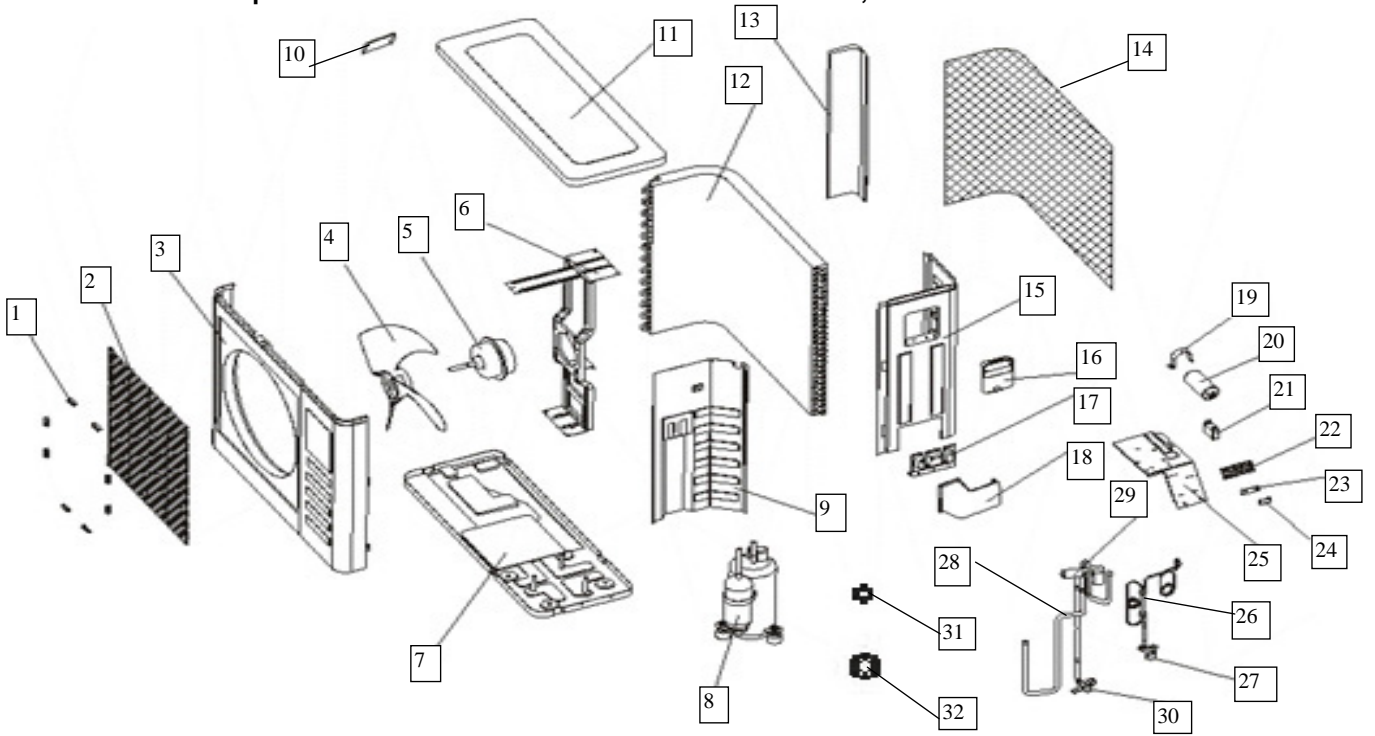

Exploded View Parts for Model : SMH12SA-0 115V, 60Hz : Outdoor Unit

SMH12SH-0 Outdoor Unit

No.	Part Name	Quantity	Part Number
1	Clamp for front net	6	10112121801
2	Front net	1	10109121801
3	Front clapboard	1	11612121804
4	Propeller fan	1	10112121803
5	Fan motor	1	12109114801
6	Holder for fan motor	1	11607111055
7	Chassis	1	10312113804
8	Compressor	1	10312121247
9	Separating board	1	12909121804
10	Small Handle	1	10830121811
11	Cover	1	11612121806
12	Condenser	1	12812121802
13	Installation board, left	1	11612121805
14	Rear net	1	11607111058
15	Right clapboard	1	10312121239
16	Big handle	1	10309121003
17	Installation plate for valves	1	10309121809
18	Water collector	1	10312121811
19	Capacitor clamp	1	10109121822
20	Compressor capacitor	1	10318111009
21	Fan motor capacitor	1	11442122024
22	Wire joint	1	10309121005
23	Washer for wire joint	1	10112121817
24	Clamp for wiring	1	10112121816
25	Installation board for E-parts	1	10318111822
26	High Pressure Valve Ass'y	1	10321111809
27	Liquid pipe valve	1	10307121801
28	Low pressure Valve Ass'y	1	10312121548
29	4-ways valve	1	10321111811
30	Low-pressure Valve	1	10412121801
31	Copper nut, TLM-A01	1	10909121012
32	Copper nut, TLM-C03	1	10912121019
33	Main control board ass'y	1	10321121039
34	Outdoor pipe temp sensor	1	12909121803
35	Electric control assy	1	10321111812