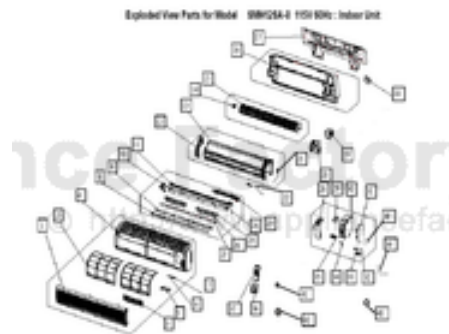

[Find Your COMFORT-AIRE Air Conditioner Parts - Select From 599 Models](#)

----- Manual continues below -----