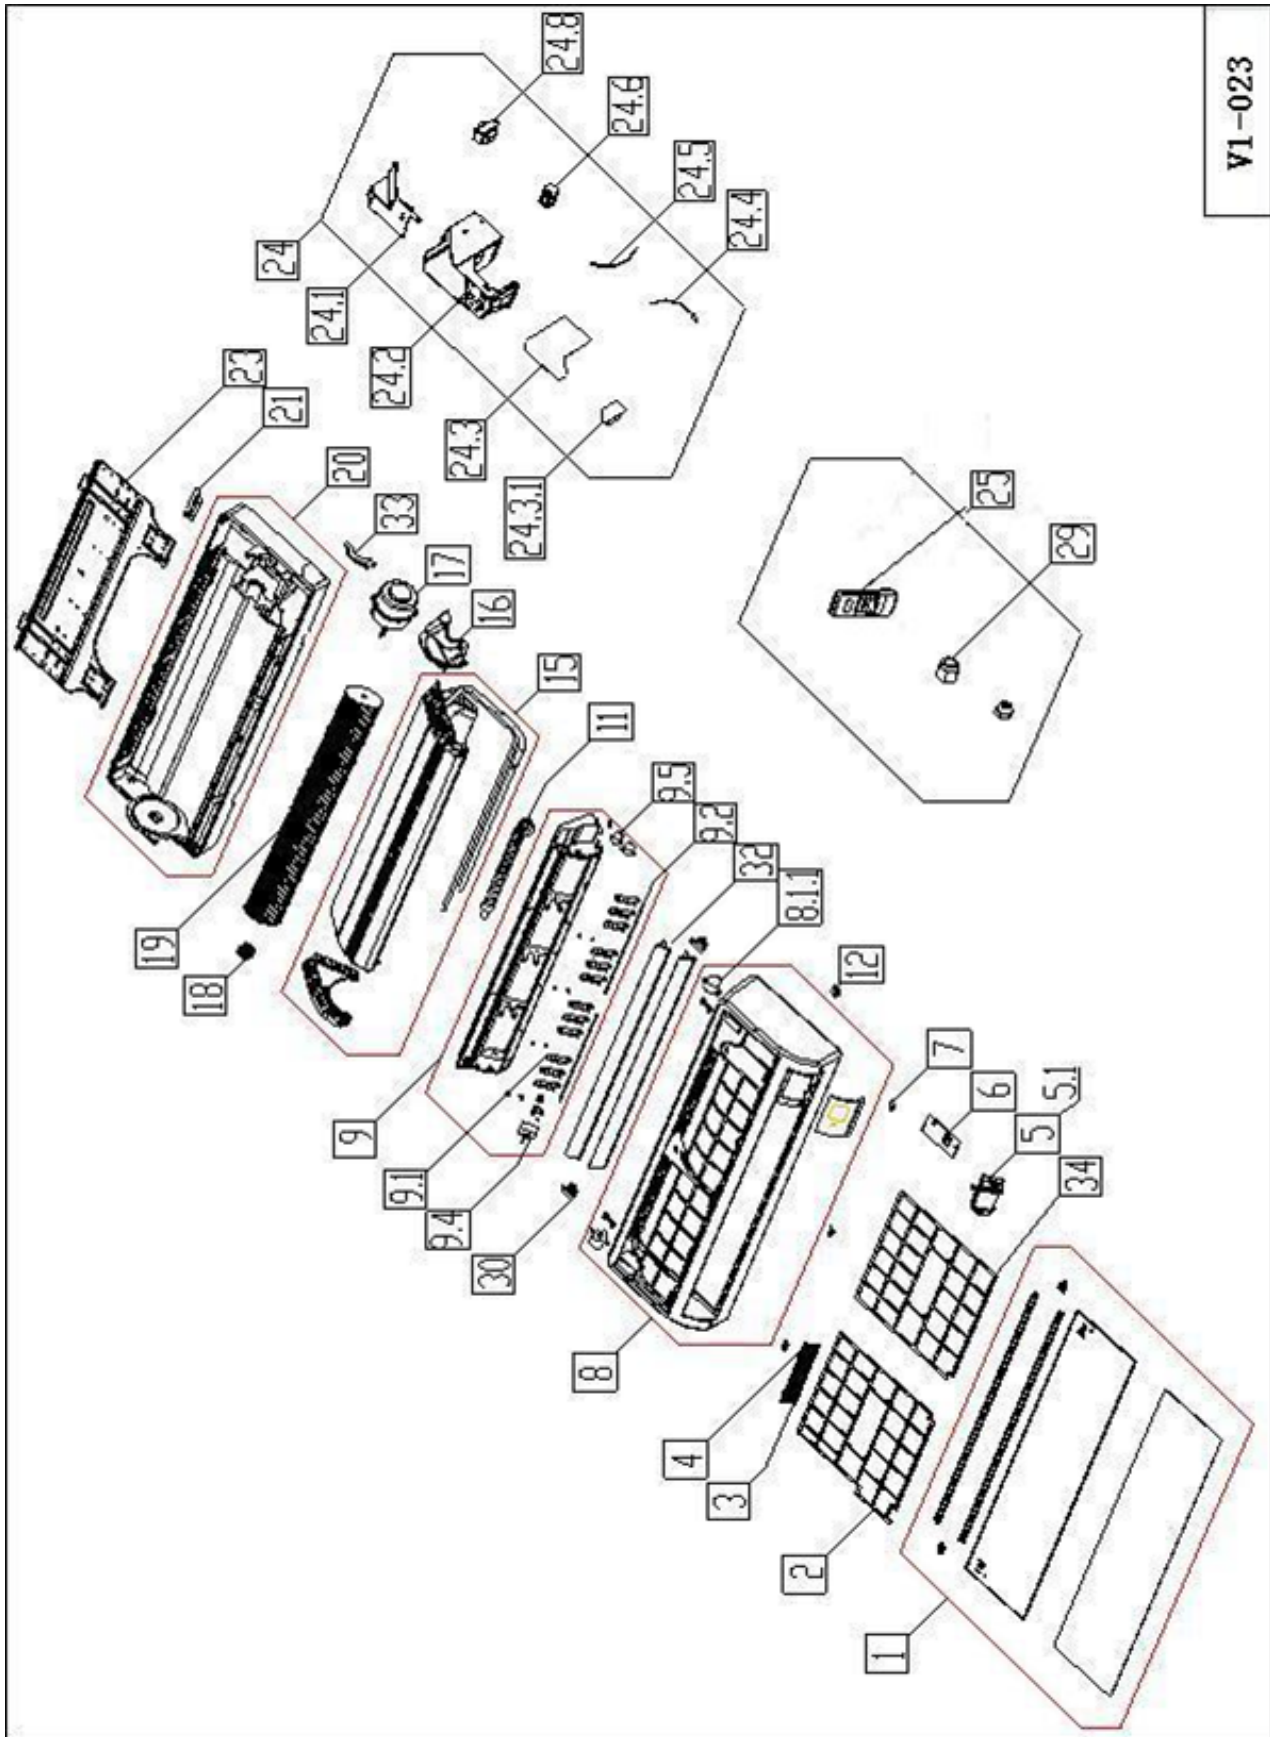

# **REPLACEMENT PARTS LIST**

**Single Zone Inverter Heat Pump  
Ductless Mini-Splits  
B-VMH24SC-1  
Indoor Evaporator**

# EXPLODED VIEW

V1-023