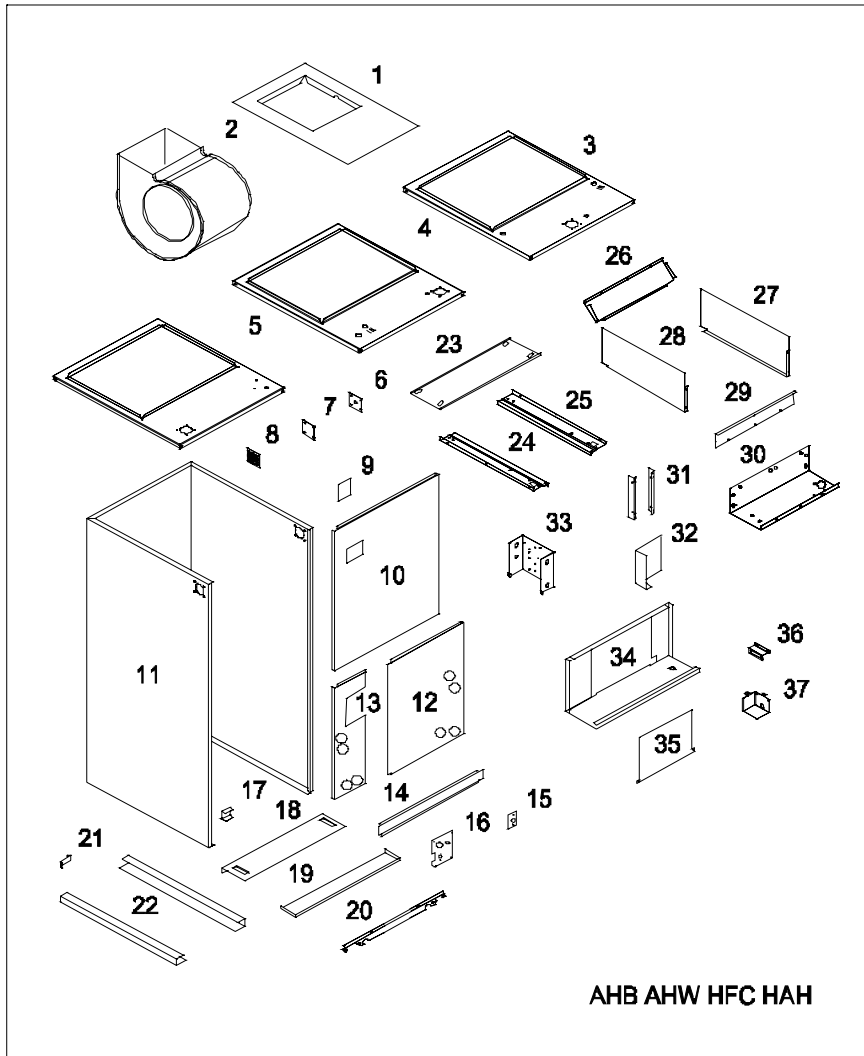

HEAT CONTROLLER, INC.

1900 Wellworth Ave. Jackson, MI 49203
www.heatcontroller.com
517-787-2100

03/08/07

EXPLODED VIEW

- 1 BLOWER ADAPTER
- 2 COMPLETE REPLACEMENT BLOWER ASSEMBLY
HO USING, WHEEL, MOTOR, BRACKET
- 3 UNIT TOP BOILER MODEL
- 4 UNIT TOP HYDRO HEAT WITH PUMP
- 5 UNIT TOP ELECTRIC HEAT
- 6 LOW VOLTAGE PATCH PLATE
- 7 SOLID PATCH PLATE
- 8 LINE VOLTAGE PATCH PLATE
- 9 NO BREAKER COVER
- 10 BLOWER/CONTROL ACCESS DOOR
- 11 UNIT WRAPPER
- 12 COIL ACCESS DOOR
- 13 COIL CLOSURE DOOR
- 14 FILTER DOOR
- 15 EXPANSION VALVE BRACKET
- 16 REFRIGERANT PATCH PLATE
- 17 COIL RETAINER BRACKET
- 18 REAR COIL SUPPORT
- 19 UNIT BOTTOM FRONT SUPPORT
- 20 COIL FRONT RETAINER SUPPORT
- 21 SIDE PAN BRACKET
- 22 COIL SUPPORT/FILTER SLIDE
- 23 REAR BLOWER SUPPORT
- 24 LEFT BLOWER RAIL
- 25 RIGHT BLOWER RAIL
- 26 REAR WATER COIL SHROUD
- 27 RIGHT WATER COIL SHROUD
- 28 LEFT WATER COIL SHROUD
- 29 WATER COIL BLOCK OFF PLATE
- 30 WATER COIL DECK
- 31 WATER COIL SIDE BRACKETS
- 32 PUMP MODEL CONTROL BOX
- 33 BOILER MODEL CONTROL BOX
- 34 ELECTRIC HEAT DECK
- 35 OKW HEAT DECK COVER
- 36 TERMINAL BOARD BRACKET
- 37 LOW VOLTAGE ACCESS SHIELD