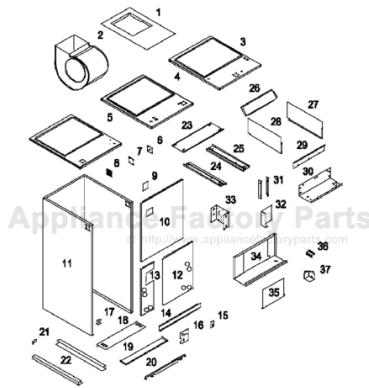

[Find Your COMFORT-AIRE HVAC Parts - Select From 1486 Models](#)

----- Manual continues below -----