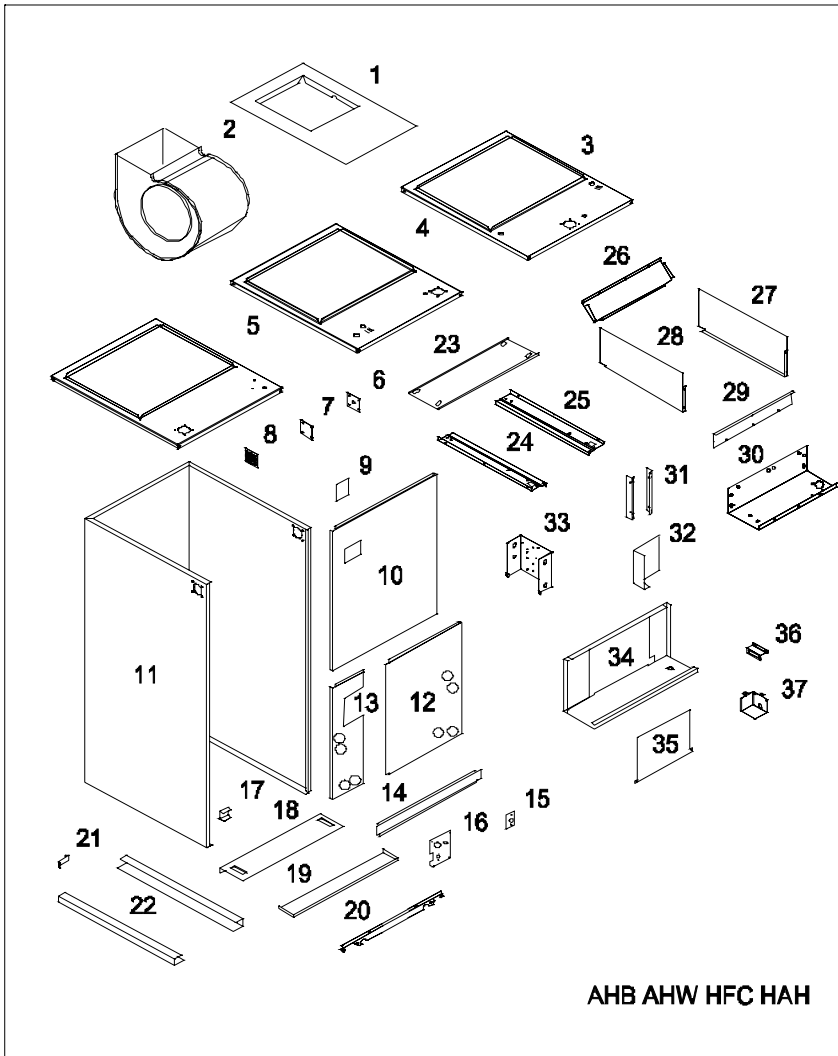

# EXPLODED VIEW

AHB AHW HFC HAH

- 1 BLOWER ADAPTER
- 2 COMPLETE REPLACEMENT BLOWER ASSEMBLY  
HO USING, WHEEL, MOTOR, BRACKET
- 3 UNIT TOP BOILER MODEL
- 4 UNIT TOP HYDRO HEAT WITH PUMP
- 5 UNIT TOP ELECTRIC HEAT
- 6 LOW VOLTAGE PATCH PLATE
- 7 SOLID PATCH PLATE
- 8 LINE VOLTAGE PATCH PLATE
- 9 NO BREAKER COVER
- 10 BLOWER/CONTROL ACCESS DOOR
- 11 UNIT WRAPPER
- 12 COIL ACCESS DOOR
- 13 COIL CLOSURE DOOR
- 14 FILTER DOOR
- 15 EXPANSION VALVE BRACKET
- 16 REFRIGERANT PATCH PLATE
- 17 COIL RETAINER BRACKET
- 18 REAR COIL SUPPORT
- 19 UNIT BOTTOM FRONT SUPPORT
- 20 COIL FRONT RETAINER SUPPORT
- 21 SIDE PAN BRACKET
- 22 COIL SUPPORT/FILTER SLIDE
- 23 REAR BLOWER SUPPORT
- 24 LEFT BLOWER RAIL
- 25 RIGHT BLOWER RAIL
- 26 REAR WATER COIL SHROUD
- 27 RIGHT WATER COIL SHROUD
- 28 LEFT WATER COIL SHROUD
- 29 WATER COIL BLOCK OFF PLATE
- 30 WATER COIL DECK
- 31 WATER COIL SIDE BRACKETS
- 32 PUMP MODEL CONTROL BOX
- 33 BOILER MODEL CONTROL BOX
- 34 ELECTRIC HEAT DECK
- 35 OKW HEAT DECK COVER
- 36 TERMINAL BOARD BRACKET
- 37 LOW VOLTAGE ACCESS SHIELD