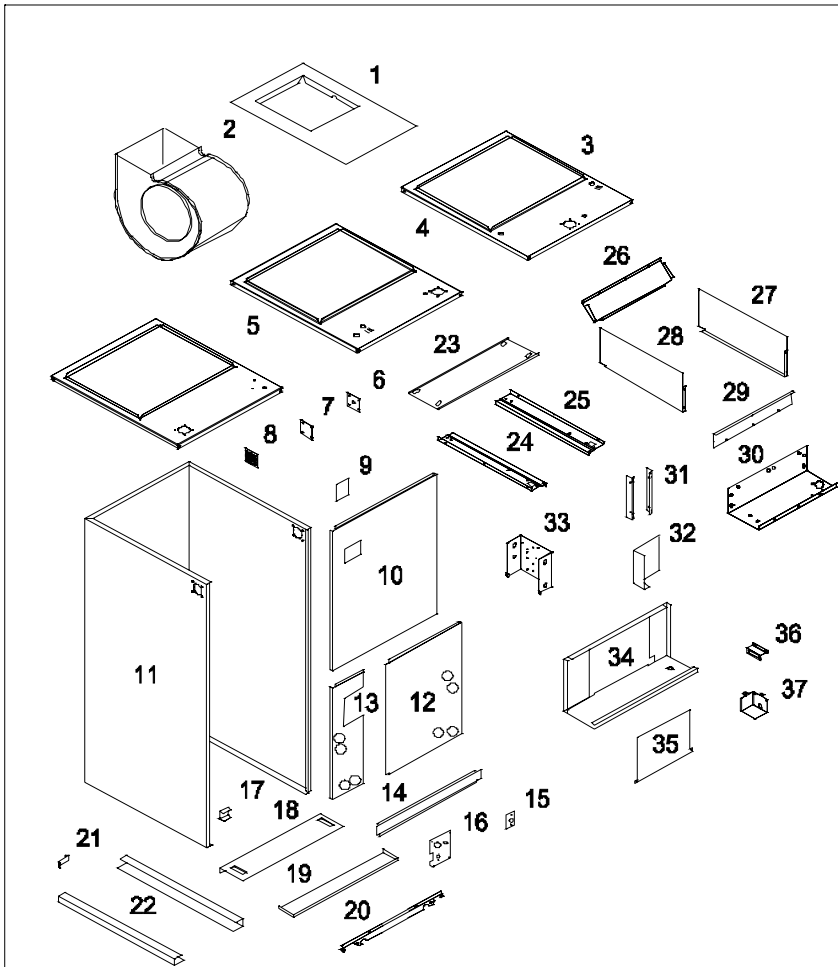

03/08/07

EXPLODED VIEW

AHB AHW HFC HAH

- 1 BLOWER ADAPTER
- 2 COMPLETE REPLACEMENT BLOWER ASSEMBLY
HO USING, WHEEL, MOTOR, BRACKET
- 3 UNIT TOP BOILER MODEL
- 4 UNIT TOP HYDRO HEAT WITH PUMP
- 5 UNIT TOP ELECTRIC HEAT
- 6 LOW VOLTAGE PATCH PLATE
- 7 SOLID PATCH PLATE
- 8 LINE VOLTAGE PATCH PLATE
- 9 NO BREAKER COVER
- 10 BLOWER/CONTROL ACCESS DOOR
- 11 UNIT WRAPPER
- 12 COIL ACCESS DOOR
- 13 COIL CLOSURE DOOR
- 14 FILTER DOOR
- 15 EXPANSION VALVE BRACKET
- 16 REFRIGERANT PATCH PLATE
- 17 COIL RETAINER BRACKET
- 18 REAR COIL SUPPORT
- 19 UNIT BOTTOM FRONT SUPPORT
- 20 COIL FRONT RETAINER SUPPORT
- 21 SIDE PAN BRACKET
- 22 COIL SUPPORT/FILTER SLIDE
- 23 REAR BLOWER SUPPORT
- 24 LEFT BLOWER RAIL
- 25 RIGHT BLOWER RAIL
- 26 REAR WATER COIL SHROUD
- 27 RIGHT WATER COIL SHROUD
- 28 LEFT WATER COIL SHROUD
- 29 WATER COIL BLOCK OFF PLATE
- 30 WATER COIL DECK
- 31 WATER COIL SIDE BRACKETS
- 32 PUMP MODEL CONTROL BOX
- 33 BOILER MODEL CONTROL BOX
- 34 ELECTRIC HEAT DECK
- 35 OKW HEAT DECK COVER
- 36 TERMINAL BOARD BRACKET
- 37 LOW VOLTAGE ACCESS SHIELD