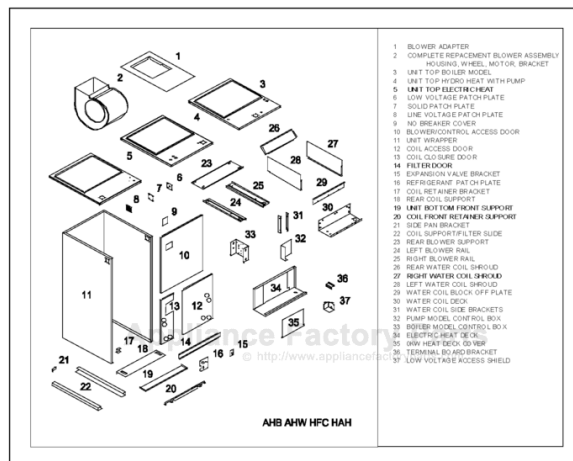

EXPLODED VIEW

07/06 AHUPL07/0706

[Find Your COMFORT-AIRE HVAC Parts - Select From 1486 Models](#)

----- Manual continues below -----