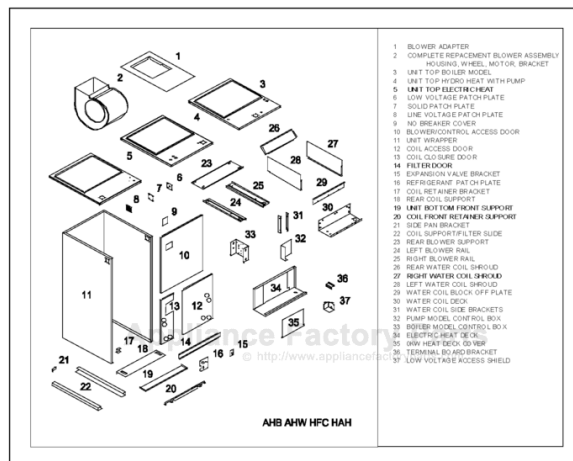

This Owner's Manual is provided and hosted by [Appliance Factory Parts](#).

COMFORT-AIRE HFC1330-0A Owner's Manual

[Shop genuine replacement parts for COMFORT-AIRE
HFC1330-0A](#)

EXPLODED VIEW

07/06 AHUPL07/0706

HEAT CONTROLLER, INC.

1900 Wellworth Ave. Jackson, MI 49203
www.heatcontroller.com
517-787-2100

03/08/07

EXPLODED VIEW

AHB AHW HFC HAH

- 1 BLOWER ADAPTER
- 2 COMPLETE REPLACEMENT BLOWER ASSEMBLY
HO USING, WHEEL, MOTOR, BRACKET
- 3 UNIT TOP BOILER MODEL
- 4 UNIT TOP HYDRO HEAT WITH PUMP
- 5 UNIT TOP ELECTRIC HEAT
- 6 LOW VOLTAGE PATCH PLATE
- 7 SOLID PATCH PLATE
- 8 LINE VOLTAGE PATCH PLATE
- 9 NO BREAKER COVER
- 10 BLOWER/CONTROL ACCESS DOOR
- 11 UNIT WRAPPER
- 12 COIL ACCESS DOOR
- 13 COIL CLOSURE DOOR
- 14 FILTER DOOR
- 15 EXPANSION VALVE BRACKET
- 16 REFRIGERANT PATCH PLATE
- 17 COIL RETAINER BRACKET
- 18 REAR COIL SUPPORT
- 19 UNIT BOTTOM FRONT SUPPORT
- 20 COIL FRONT RETAINER SUPPORT
- 21 SIDE PAN BRACKET
- 22 COIL SUPPORT/FILTER SLIDE
- 23 REAR BLOWER SUPPORT
- 24 LEFT BLOWER RAIL
- 25 RIGHT BLOWER RAIL
- 26 REAR WATER COIL SHROUD
- 27 RIGHT WATER COIL SHROUD
- 28 LEFT WATER COIL SHROUD
- 29 WATER COIL BLOCK OFF PLATE
- 30 WATER COIL DECK
- 31 WATER COIL SIDE BRACKETS
- 32 PUMP MODEL CONTROL BOX
- 33 BOILER MODEL CONTROL BOX
- 34 ELECTRIC HEAT DECK
- 35 OKW HEAT DECK COVER
- 36 TERMINAL BOARD BRACKET
- 37 LOW VOLTAGE ACCESS SHIELD