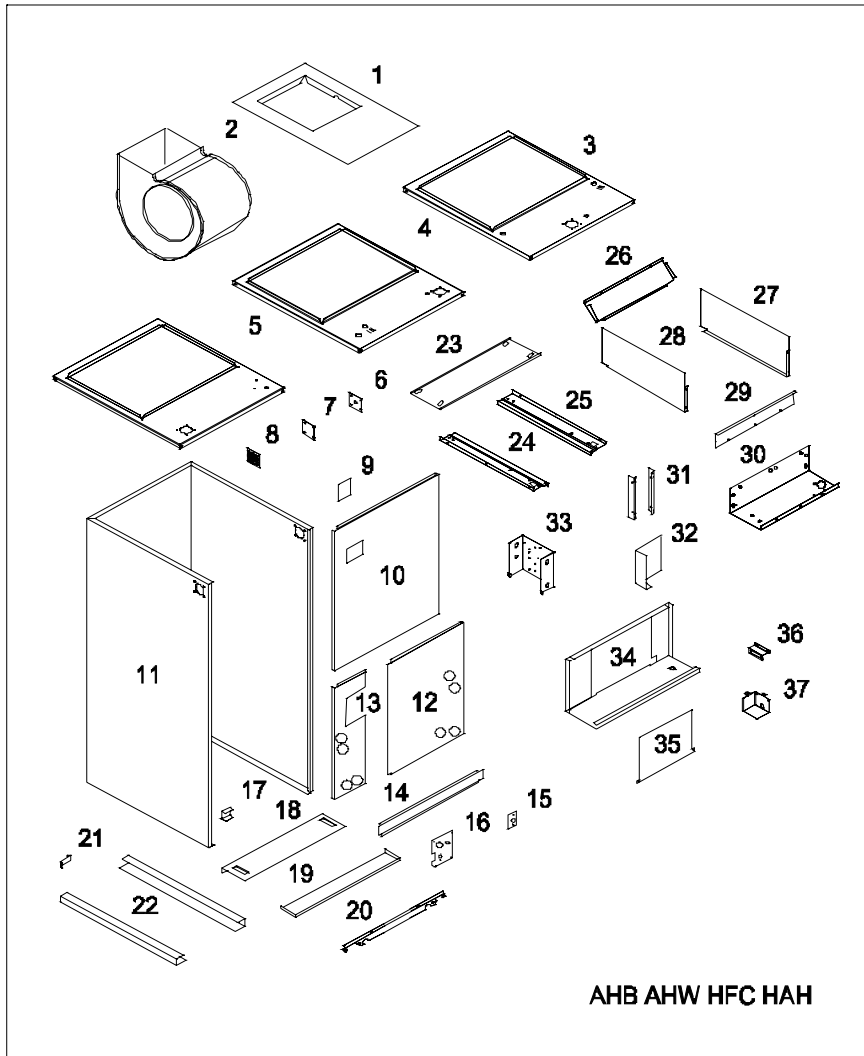

HEAT CONTROLLER, INC.

1900 Wellworth Ave. Jackson, MI 49203
www.heatcontroller.com
517-787-2100

03/08/07

EXPLODED VIEW

AHB AHW HFC HAH

- 1 BLOWER ADAPTER
- 2 COMPLETE REPLACEMENT BLOWER ASSEMBLY
HO USING, WHEEL, MOTOR, BRACKET
- 3 UNIT TOP BOILER MODEL
- 4 UNIT TOP HYDRO HEAT WITH PUMP
- 5 UNIT TOP ELECTRIC HEAT
- 6 LOW VOLTAGE PATCH PLATE
- 7 SOLID PATCH PLATE
- 8 LINE VOLTAGE PATCH PLATE
- 9 NO BREAKER COVER
- 10 BLOWER/CONTROL ACCESS DOOR
- 11 UNIT WRAPPER
- 12 COIL ACCESS DOOR
- 13 COIL CLOSURE DOOR
- 14 FILTER DOOR
- 15 EXPANSION VALVE BRACKET
- 16 REFRIGERANT PATCH PLATE
- 17 COIL RETAINER BRACKET
- 18 REAR COIL SUPPORT
- 19 UNIT BOTTOM FRONT SUPPORT
- 20 COIL FRONT RETAINER SUPPORT
- 21 SIDE PAN BRACKET
- 22 COIL SUPPORT/FILTER SLIDE
- 23 REAR BLOWER SUPPORT
- 24 LEFT BLOWER RAIL
- 25 RIGHT BLOWER RAIL
- 26 REAR WATER COIL SHROUD
- 27 RIGHT WATER COIL SHROUD
- 28 LEFT WATER COIL SHROUD
- 29 WATER COIL BLOCK OFF PLATE
- 30 WATER COIL DECK
- 31 WATER COIL SIDE BRACKETS
- 32 PUMP MODEL CONTROL BOX
- 33 BOILER MODEL CONTROL BOX
- 34 ELECTRIC HEAT DECK
- 35 OKW HEAT DECK COVER
- 36 TERMINAL BOARD BRACKET
- 37 LOW VOLTAGE ACCESS SHIELD