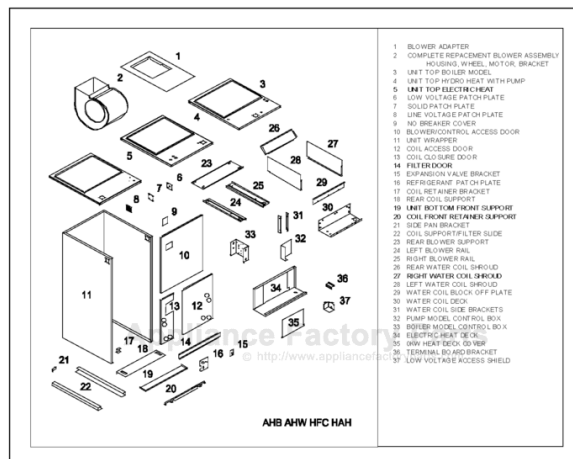

This Owner's Manual is provided and hosted by [Appliance Factory Parts](#).

COMFORT-AIRE HFC1336-0A Owner's Manual

[Shop genuine replacement parts for COMFORT-AIRE
HFC1336-0A](#)

EXPLODED VIEW

07/06 AHUPL07/0706

HEAT CONTROLLER, INC.

1900 Wellworth Ave. Jackson, MI 49203
www.heatcontroller.com
517-787-2100

03/08/07

EXPLODED VIEW

AHB AHW HFC HAH

- 1 BLOWER ADAPTER
- 2 COMPLETE REPLACEMENT BLOWER ASSEMBLY
HO USING, WHEEL, MOTOR, BRACKET
- 3 UNIT TOP BOILER MODEL
- 4 UNIT TOP HYDRO HEAT WITH PUMP
- 5 UNIT TOP ELECTRIC HEAT
- 6 LOW VOLTAGE PATCH PLATE
- 7 SOLID PATCH PLATE
- 8 LINE VOLTAGE PATCH PLATE
- 9 NO BREAKER COVER
- 10 BLOWER/CONTROL ACCESS DOOR
- 11 UNIT WRAPPER
- 12 COIL ACCESS DOOR
- 13 COIL CLOSURE DOOR
- 14 FILTER DOOR
- 15 EXPANSION VALVE BRACKET
- 16 REFRIGERANT PATCH PLATE
- 17 COIL RETAINER BRACKET
- 18 REAR COIL SUPPORT
- 19 UNIT BOTTOM FRONT SUPPORT
- 20 COIL FRONT RETAINER SUPPORT
- 21 SIDE PAN BRACKET
- 22 COIL SUPPORT/FILTER SLIDE
- 23 REAR BLOWER SUPPORT
- 24 LEFT BLOWER RAIL
- 25 RIGHT BLOWER RAIL
- 26 REAR WATER COIL SHROUD
- 27 RIGHT WATER COIL SHROUD
- 28 LEFT WATER COIL SHROUD
- 29 WATER COIL BLOCK OFF PLATE
- 30 WATER COIL DECK
- 31 WATER COIL SIDE BRACKETS
- 32 PUMP MODEL CONTROL BOX
- 33 BOILER MODEL CONTROL BOX
- 34 ELECTRIC HEAT DECK
- 35 OKW HEAT DECK COVER
- 36 TERMINAL BOARD BRACKET
- 37 LOW VOLTAGE ACCESS SHIELD