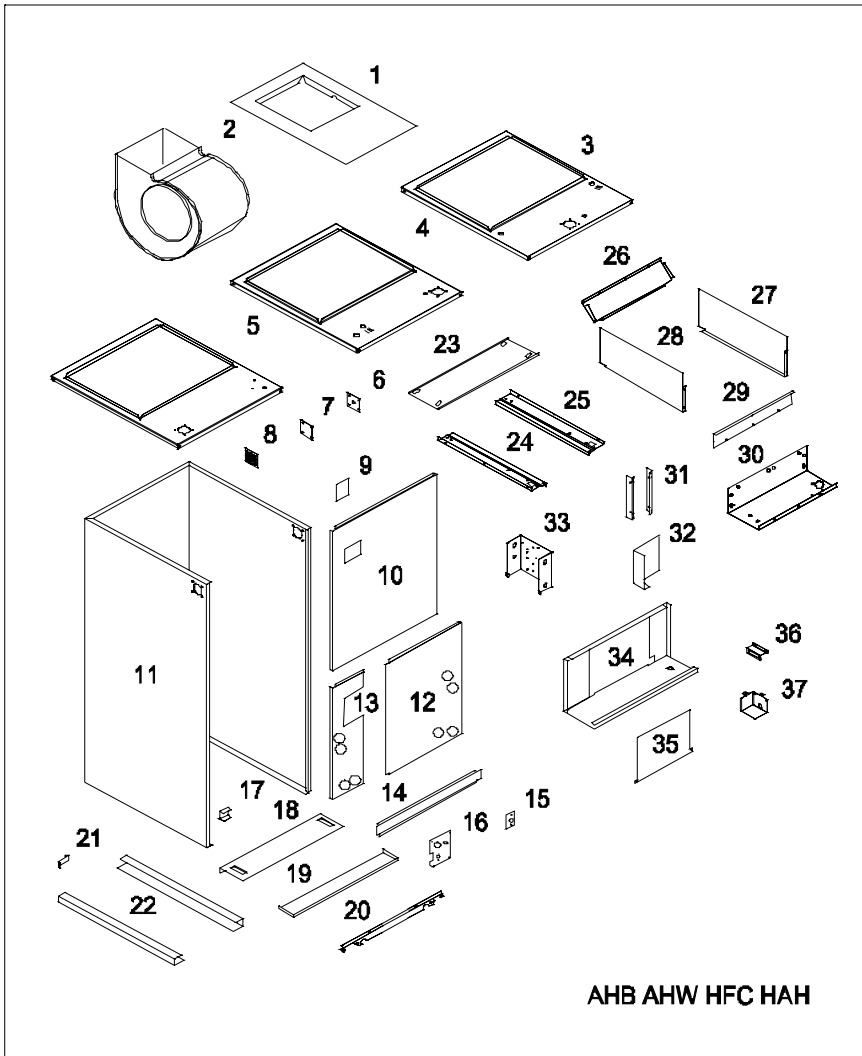

# EXPLODED VIEW

- 1 BLOWER ADAPTER
- 2 COMPLETE REPLACEMENT BLOWER ASSEMBLY HO USING, WHEEL, MOTOR, BRACKET
- 3 UNIT TOP BOILER MODEL
- 4 UNIT TOP HYDRO HEAT WITH PUMP
- 5 UNIT TOP ELECTRIC HEAT
- 6 LOW VOLTAGE PATCH PLATE
- 7 SOLID PATCH PLATE
- 8 LINE VOLTAGE PATCH PLATE
- 9 NO BREAKER COVER
- 10 BLOWER/CONTROL ACCESS DOOR
- 11 UNIT WRAPPER
- 12 COIL ACCESS DOOR
- 13 COIL CLOSURE DOOR
- 14 FILTER DOOR
- 15 EXPANSION VALVE BRACKET
- 16 REFRIGERANT PATCH PLATE
- 17 COIL RETAINER BRACKET
- 18 REAR COIL SUPPORT
- 19 UNIT BOTTOM FRONT SUPPORT
- 20 COIL FRONT RETAINER SUPPORT
- 21 SIDE PAN BRACKET
- 22 COIL SUPPORT/FILTER SLIDE
- 23 REAR BLOWER SUPPORT
- 24 LEFT BLOWER RAIL
- 25 RIGHT BLOWER RAIL
- 26 REAR WATER COIL SHROUD
- 27 RIGHT WATER COIL SHROUD
- 28 LEFT WATER COIL SHROUD
- 29 WATER COIL BLOCK OFF PLATE
- 30 WATER COIL DECK
- 31 WATER COIL SIDE BRACKETS
- 32 PUMP MODEL CONTROL BOX
- 33 BOILER MODEL CONTROL BOX
- 34 ELECTRIC HEAT DECK
- 35 OKW HEAT DECK COVER
- 36 TERMINAL BOARD BRACKET
- 37 LOW VOLTAGE ACCESS SHIELD