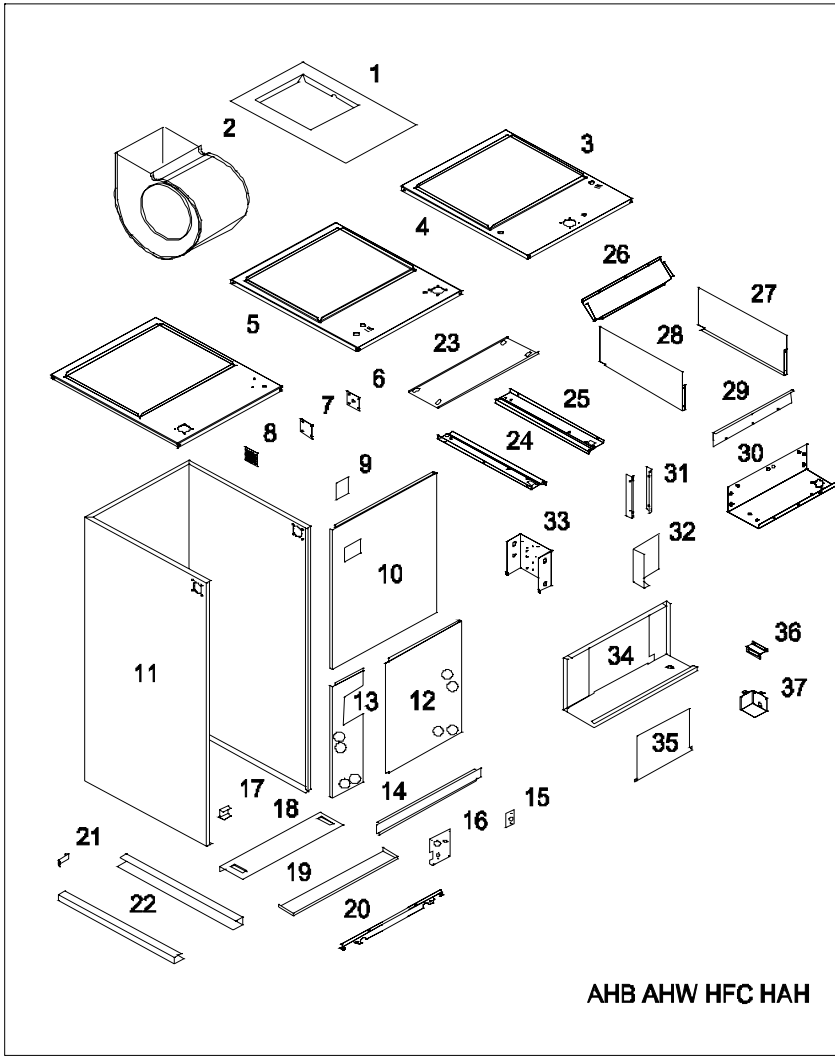

PARTS LIST

AIR HANDLERS

HYDRONIC
AHB1324-0A/AHB1360-0A

FAN COIL
HFC1324-0A/HFC1360-0A

ELECTRIC HEAT
HAH1324-00-0A/AHB1360-00-0A

HEAT CONTROLLER, INC.

1900 Wellworth Ave. Jackson, MI 49203
www.heatcontroller.com
517-787-2100

03/08/07

EXPLODED VIEW

- 1 BLOWER ADAPTER
- 2 COMPLETE REPAACEMENT BLOWER ASSEMBLY HOUSING, WHEEL, MOTOR, BRACKET
- 3 UNIT TOP BOILER MODEL
- 4 UNIT TOP HYDRO HEAT WITH PUMP
- 5 UNIT TOP ELECTRIC HEAT
- 6 LOW VOLTAGE PATCH PLATE
- 7 SOLID PATCH PLATE
- 8 LINE VOLTAGE PATCH PLATE
- 9 NO BREAKER COVER
- 10 BLOWER/CONTROL ACCESS DOOR
- 11 UNIT WRAPPER
- 12 COIL ACCESS DOOR
- 13 COIL CLOSURE DOOR
- 14 FILTER DOOR
- 15 EXPANSION VALVE BRACKET
- 16 REFRIGERANT PATCH PLATE
- 17 COIL RETAINER BRACKET
- 18 REAR COIL SUPPORT
- 19 UNIT BOTTOM FRONT SUPPORT
- 20 COIL FRONT RETAINER SUPPORT
- 21 SIDE PAN BRACKET
- 22 COIL SUPPORT/FILTER SLIDE
- 23 REAR BLOWER SUPPORT
- 24 LEFT BLOWER RAIL
- 25 RIGHT BLOWER RAIL
- 26 REAR WATER COIL SHROUD
- 27 RIGHT WATER COIL SHROUD
- 28 LEFT WATER COIL SHROUD
- 29 WATER COIL BLOCK OFF PLATE
- 30 WATER COIL DECK
- 31 WATER COIL SIDE BRACKETS
- 32 PUMP MODEL CONTROL BOX
- 33 BOILER MODEL CONTROL BOX
- 34 ELECTRIC HEAT DECK
- 35 0KW HEAT DECK COVER
- 36 TERMINAL BOARD BRACKET
- 37 LOW VOLTAGE ACCESS SHIELD