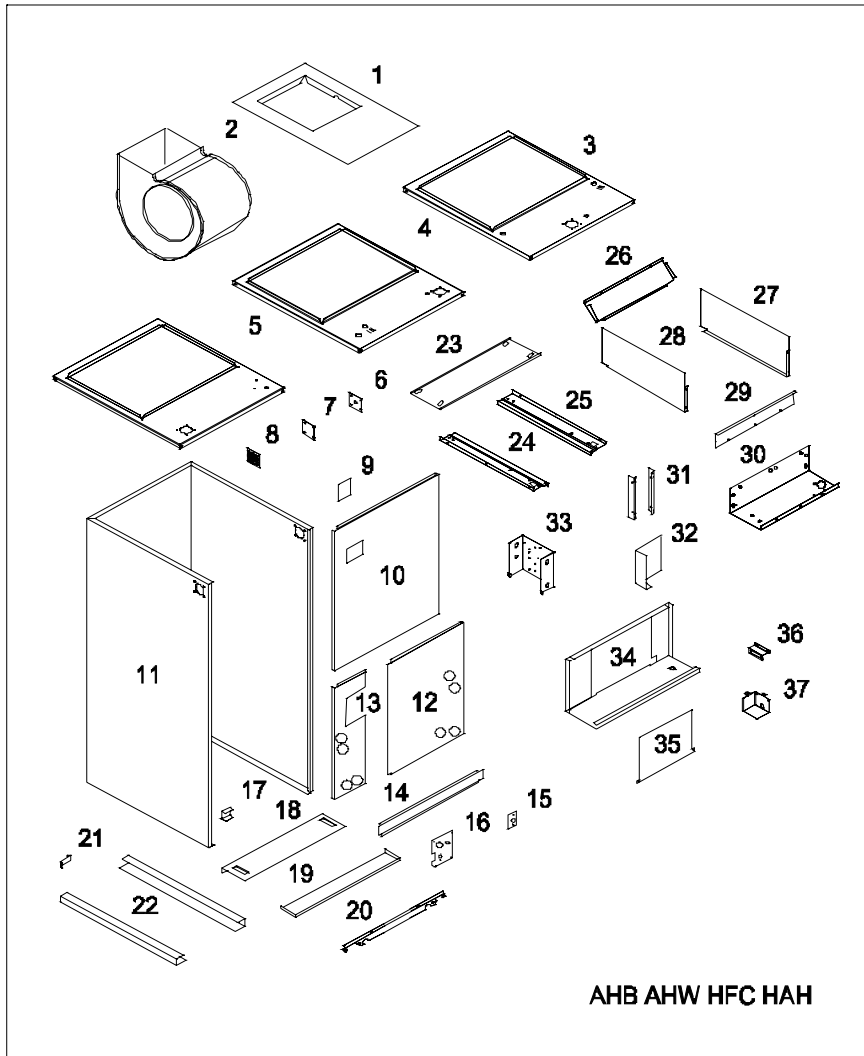

# EXPLODED VIEW

- 1 BLOWER ADAPTER
- 2 COMPLETE REPAACEMENT BLOWER ASSEMBLY  
HO USING, WHEEL, MOTOR, BRACKET
- 3 UNIT TOP BOILER MODEL
- 4 UNIT TOP HYDRO HEAT WITH PUMP
- 5 UNIT TOP ELECTRIC HEAT
- 6 LOW VOLTAGE PATCH PLATE
- 7 SOLID PATCH PLATE
- 8 LINE VOLTAGE PATCH PLATE
- 9 NO BREAKER COVER
- 10 BLOWER/CONTROL ACCESS DOOR
- 11 UNIT WRAPPER
- 12 COIL ACCESS DOOR
- 13 COIL CLOSURE DOOR
- 14 FILTER DOOR
- 15 EXPANSION VALVE BRACKET
- 16 REFRIGERANT PATCH PLATE
- 17 COIL RETAINER BRACKET
- 18 REAR COIL SUPPORT
- 19 UNIT BOTTOM FRONT SUPPORT
- 20 COIL FRONT RETAINER SUPPORT
- 21 SIDE PAN BRACKET
- 22 COIL SUPPORT/FILTER SLIDE
- 23 REAR BLOWER SUPPORT
- 24 LEFT BLOWER RAIL
- 25 RIGHT BLOWER RAIL
- 26 REAR WATER COIL SHROUD
- 27 RIGHT WATER COIL SHROUD
- 28 LEFT WATER COIL SHROUD
- 29 WATER COIL BLOCK OFF PLATE
- 30 WATER COIL DECK
- 31 WATER COIL SIDE BRACKETS
- 32 PUMP MODEL CONTROL BOX
- 33 BOILER MODEL CONTROL BOX
- 34 ELECTRIC HEAT DECK
- 35 OKW HEAT DECK COVER
- 36 TERMINAL BOARD BRACKET
- 37 LOW VOLTAGE ACCESS SHIELD