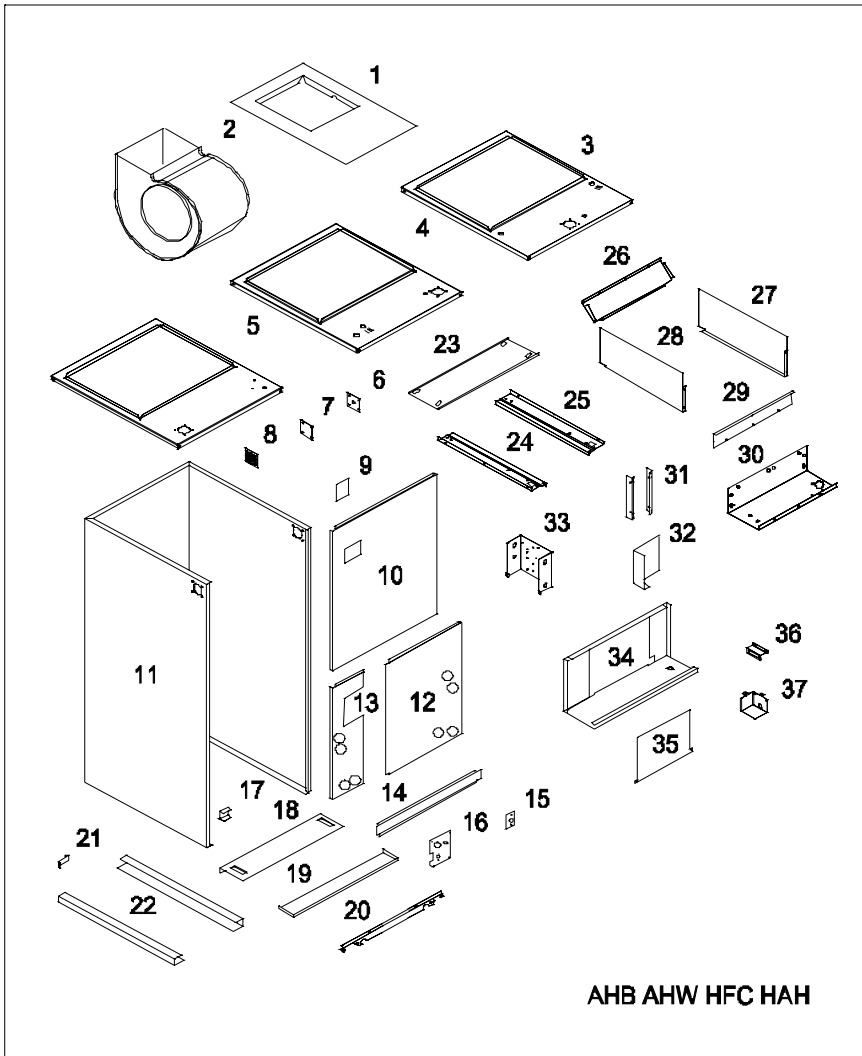

HEAT CONTROLLER, INC.

1900 Wellworth Ave. Jackson, MI 49203
www.heatcontroller.com
517-787-2100

03/08/07

EXPLODED VIEW

AHB AHW HFC HAH

- 1 BLOWER ADAPTER
- 2 COMPLETE REPLACEMENT BLOWER ASSEMBLY
HO USING, WHEEL, MOTOR, BRACKET
- 3 UNIT TOP BOILER MODEL
- 4 UNIT TOP HYDRO HEAT WITH PUMP
- 5 UNIT TOP ELECTRIC HEAT
- 6 LOW VOLTAGE PATCH PLATE
- 7 SOLID PATCH PLATE
- 8 LINE VOLTAGE PATCH PLATE
- 9 NO BREAKER COVER
- 10 BLOWER/CONTROL ACCESS DOOR
- 11 UNIT WRAPPER
- 12 COIL ACCESS DOOR
- 13 COIL CLOSURE DOOR
- 14 FILTER DOOR
- 15 EXPANSION VALVE BRACKET
- 16 REFRIGERANT PATCH PLATE
- 17 COIL RETAINER BRACKET
- 18 REAR COIL SUPPORT
- 19 UNIT BOTTOM FRONT SUPPORT
- 20 COIL FRONT RETAINER SUPPORT
- 21 SIDE PAN BRACKET
- 22 COIL SUPPORT/FILTER SLIDE
- 23 REAR BLOWER SUPPORT
- 24 LEFT BLOWER RAIL
- 25 RIGHT BLOWER RAIL
- 26 REAR WATER COIL SHROUD
- 27 RIGHT WATER COIL SHROUD
- 28 LEFT WATER COIL SHROUD
- 29 WATER COIL BLOCK OFF PLATE
- 30 WATER COIL DECK
- 31 WATER COIL SIDE BRACKETS
- 32 PUMP MODEL CONTROL BOX
- 33 BOILER MODEL CONTROL BOX
- 34 ELECTRIC HEAT DECK
- 35 OKW HEAT DECK COVER
- 36 TERMINAL BOARD BRACKET
- 37 LOW VOLTAGE ACCESS SHIELD