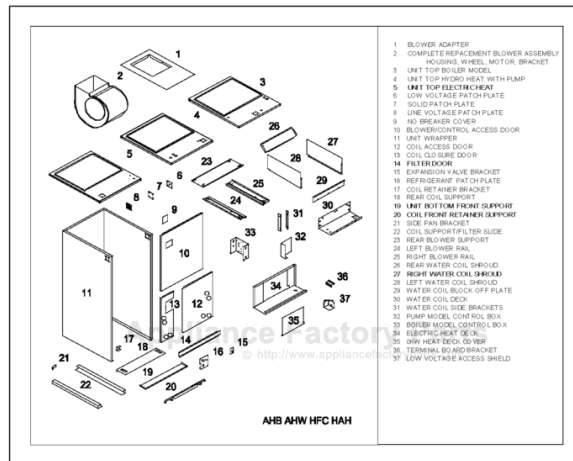

EXPLODED VIEW

07/06 AHUPL07/0706

[Find Your COMFORT-AIRE HVAC Parts - Select From 1486 Models](#)

----- Manual continues below -----