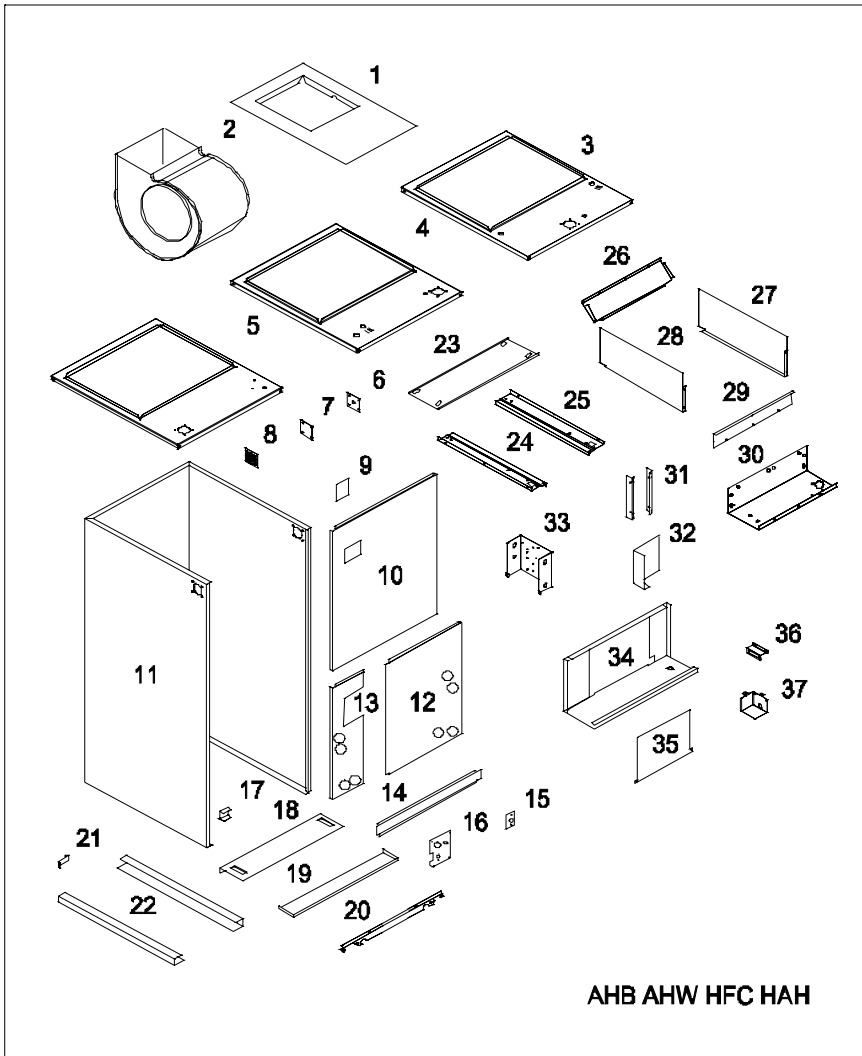

# EXPLODED VIEW

AHB AHW HFC HAH

- 1 BLOWER ADAPTER
- 2 COMPLETE REPLACEMENT BLOWER ASSEMBLY  
HO USING, WHEEL, MOTOR, BRACKET
- 3 UNIT TOP BOILER MODEL
- 4 UNIT TOP HYDRO HEAT WITH PUMP
- 5 UNIT TOP ELECTRIC HEAT
- 6 LOW VOLTAGE PATCH PLATE
- 7 SOLID PATCH PLATE
- 8 LINE VOLTAGE PATCH PLATE
- 9 NO BREAKER COVER
- 10 BLOWER/CONTROL ACCESS DOOR
- 11 UNIT WRAPPER
- 12 COIL ACCESS DOOR
- 13 COIL CLOSURE DOOR
- 14 FILTER DOOR
- 15 EXPANSION VALVE BRACKET
- 16 REFRIGERANT PATCH PLATE
- 17 COIL RETAINER BRACKET
- 18 REAR COIL SUPPORT
- 19 UNIT BOTTOM FRONT SUPPORT
- 20 COIL FRONT RETAINER SUPPORT
- 21 SIDE PAN BRACKET
- 22 COIL SUPPORT/FILTER SLIDE
- 23 REAR BLOWER SUPPORT
- 24 LEFT BLOWER RAIL
- 25 RIGHT BLOWER RAIL
- 26 REAR WATER COIL SHROUD
- 27 RIGHT WATER COIL SHROUD
- 28 LEFT WATER COIL SHROUD
- 29 WATER COIL BLOCK OFF PLATE
- 30 WATER COIL DECK
- 31 WATER COIL SIDE BRACKETS
- 32 PUMP MODEL CONTROL BOX
- 33 BOILER MODEL CONTROL BOX
- 34 ELECTRIC HEAT DECK
- 35 OKW HEAT DECK COVER
- 36 TERMINAL BOARD BRACKET
- 37 LOW VOLTAGE ACCESS SHIELD