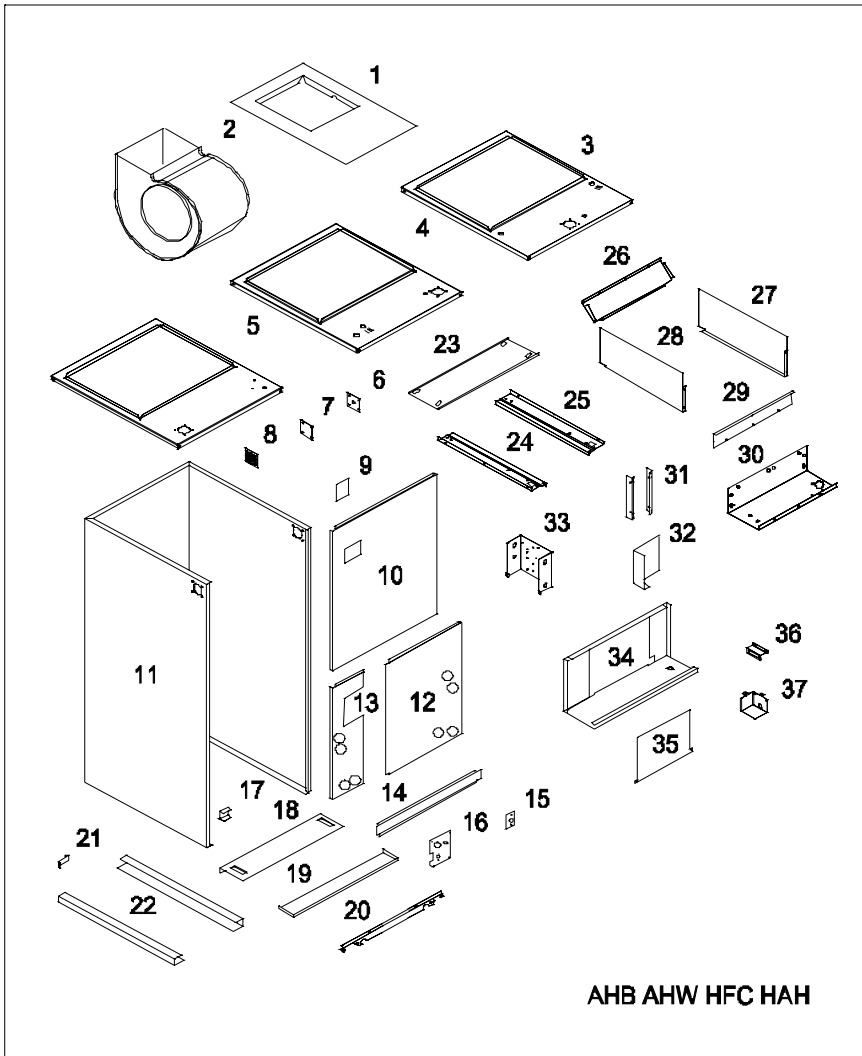

HEAT CONTROLLER, INC.

1900 Wellworth Ave. Jackson, MI 49203

www.heatcontroller.com

517-787-2100

03/08/07

EXPLODED VIEW

- 1 BLOWER ADAPTER
- 2 COMPLETE REPLACEMENT BLOWER ASSEMBLY
HO USING, WHEEL, MOTOR, BRACKET
- 3 UNIT TOP BOILER MODEL
- 4 UNIT TOP HYDRO HEAT WITH PUMP
- 5 UNIT TOP ELECTRIC HEAT
- 6 LOW VOLTAGE PATCH PLATE
- 7 SOLID PATCH PLATE
- 8 LINE VOLTAGE PATCH PLATE
- 9 NO BREAKER COVER
- 10 BLOWER/CONTROL ACCESS DOOR
- 11 UNIT WRAPPER
- 12 COIL ACCESS DOOR
- 13 COIL CLOSURE DOOR
- 14 FILTER DOOR
- 15 EXPANSION VALVE BRACKET
- 16 REFRIGERANT PATCH PLATE
- 17 COIL RETAINER BRACKET
- 18 REAR COIL SUPPORT
- 19 UNIT BOTTOM FRONT SUPPORT
- 20 COIL FRONT RETAINER SUPPORT
- 21 SIDE PAN BRACKET
- 22 COIL SUPPORT/FILTER SLIDE
- 23 REAR BLOWER SUPPORT
- 24 LEFT BLOWER RAIL
- 25 RIGHT BLOWER RAIL
- 26 REAR WATER COIL SHROUD
- 27 RIGHT WATER COIL SHROUD
- 28 LEFT WATER COIL SHROUD
- 29 WATER COIL BLOCK OFF PLATE
- 30 WATER COIL DECK
- 31 WATER COIL SIDE BRACKETS
- 32 PUMP MODEL CONTROL BOX
- 33 BOILER MODEL CONTROL BOX
- 34 ELECTRIC HEAT DECK
- 35 OKW HEAT DECK COVER
- 36 TERMINAL BOARD BRACKET
- 37 LOW VOLTAGE ACCESS SHIELD