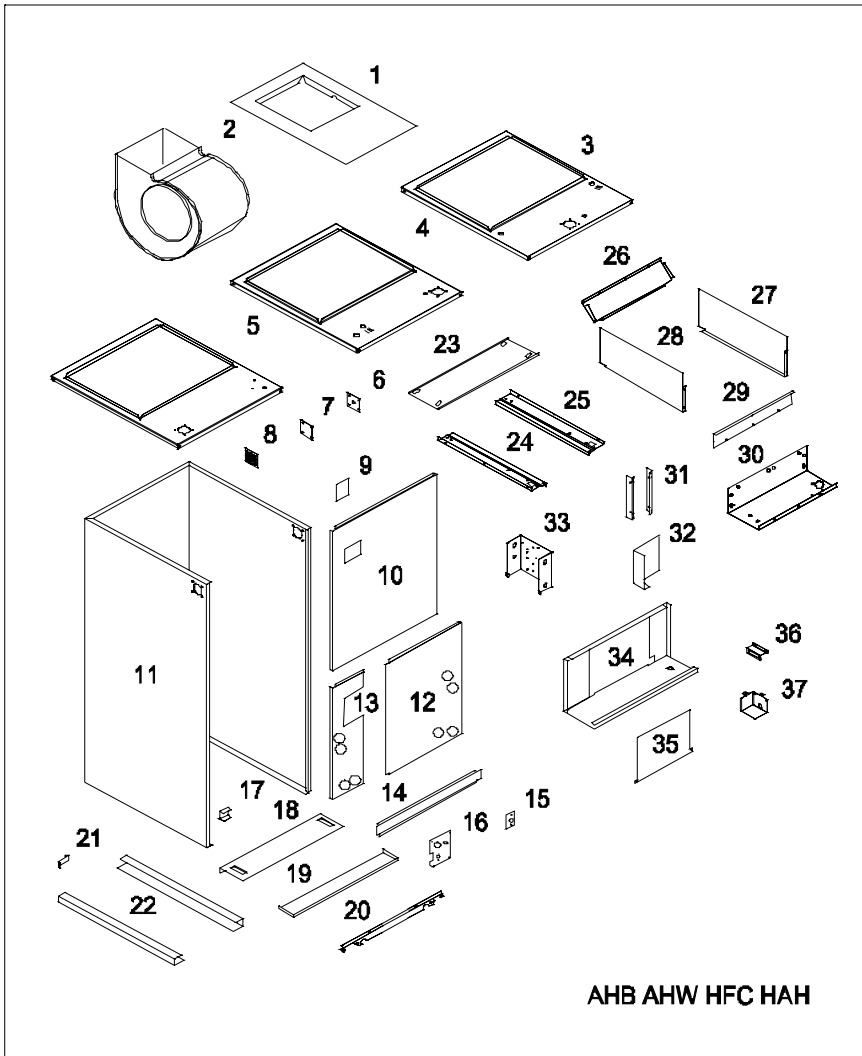

# EXPLODED VIEW

- 1 BLOWER ADAPTER
- 2 COMPLETE REPLACEMENT BLOWER ASSEMBLY  
HO USING, WHEEL, MOTOR, BRACKET
- 3 UNIT TOP BOILER MODEL
- 4 UNIT TOP HYDRO HEAT WITH PUMP
- 5 UNIT TOP ELECTRIC HEAT
- 6 LOW VOLTAGE PATCH PLATE
- 7 SOLID PATCH PLATE
- 8 LINE VOLTAGE PATCH PLATE
- 9 NO BREAKER COVER
- 10 BLOWER/CONTROL ACCESS DOOR
- 11 UNIT WRAPPER
- 12 COIL ACCESS DOOR
- 13 COIL CLOSURE DOOR
- 14 FILTER DOOR
- 15 EXPANSION VALVE BRACKET
- 16 REFRIGERANT PATCH PLATE
- 17 COIL RETAINER BRACKET
- 18 REAR COIL SUPPORT
- 19 UNIT BOTTOM FRONT SUPPORT
- 20 COIL FRONT RETAINER SUPPORT
- 21 SIDE PAN BRACKET
- 22 COIL SUPPORT/FILTER SLIDE
- 23 REAR BLOWER SUPPORT
- 24 LEFT BLOWER RAIL
- 25 RIGHT BLOWER RAIL
- 26 REAR WATER COIL SHROUD
- 27 RIGHT WATER COIL SHROUD
- 28 LEFT WATER COIL SHROUD
- 29 WATER COIL BLOCK OFF PLATE
- 30 WATER COIL DECK
- 31 WATER COIL SIDE BRACKETS
- 32 PUMP MODEL CONTROL BOX
- 33 BOILER MODEL CONTROL BOX
- 34 ELECTRIC HEAT DECK
- 35 OKW HEAT DECK COVER
- 36 TERMINAL BOARD BRACKET
- 37 LOW VOLTAGE ACCESS SHIELD