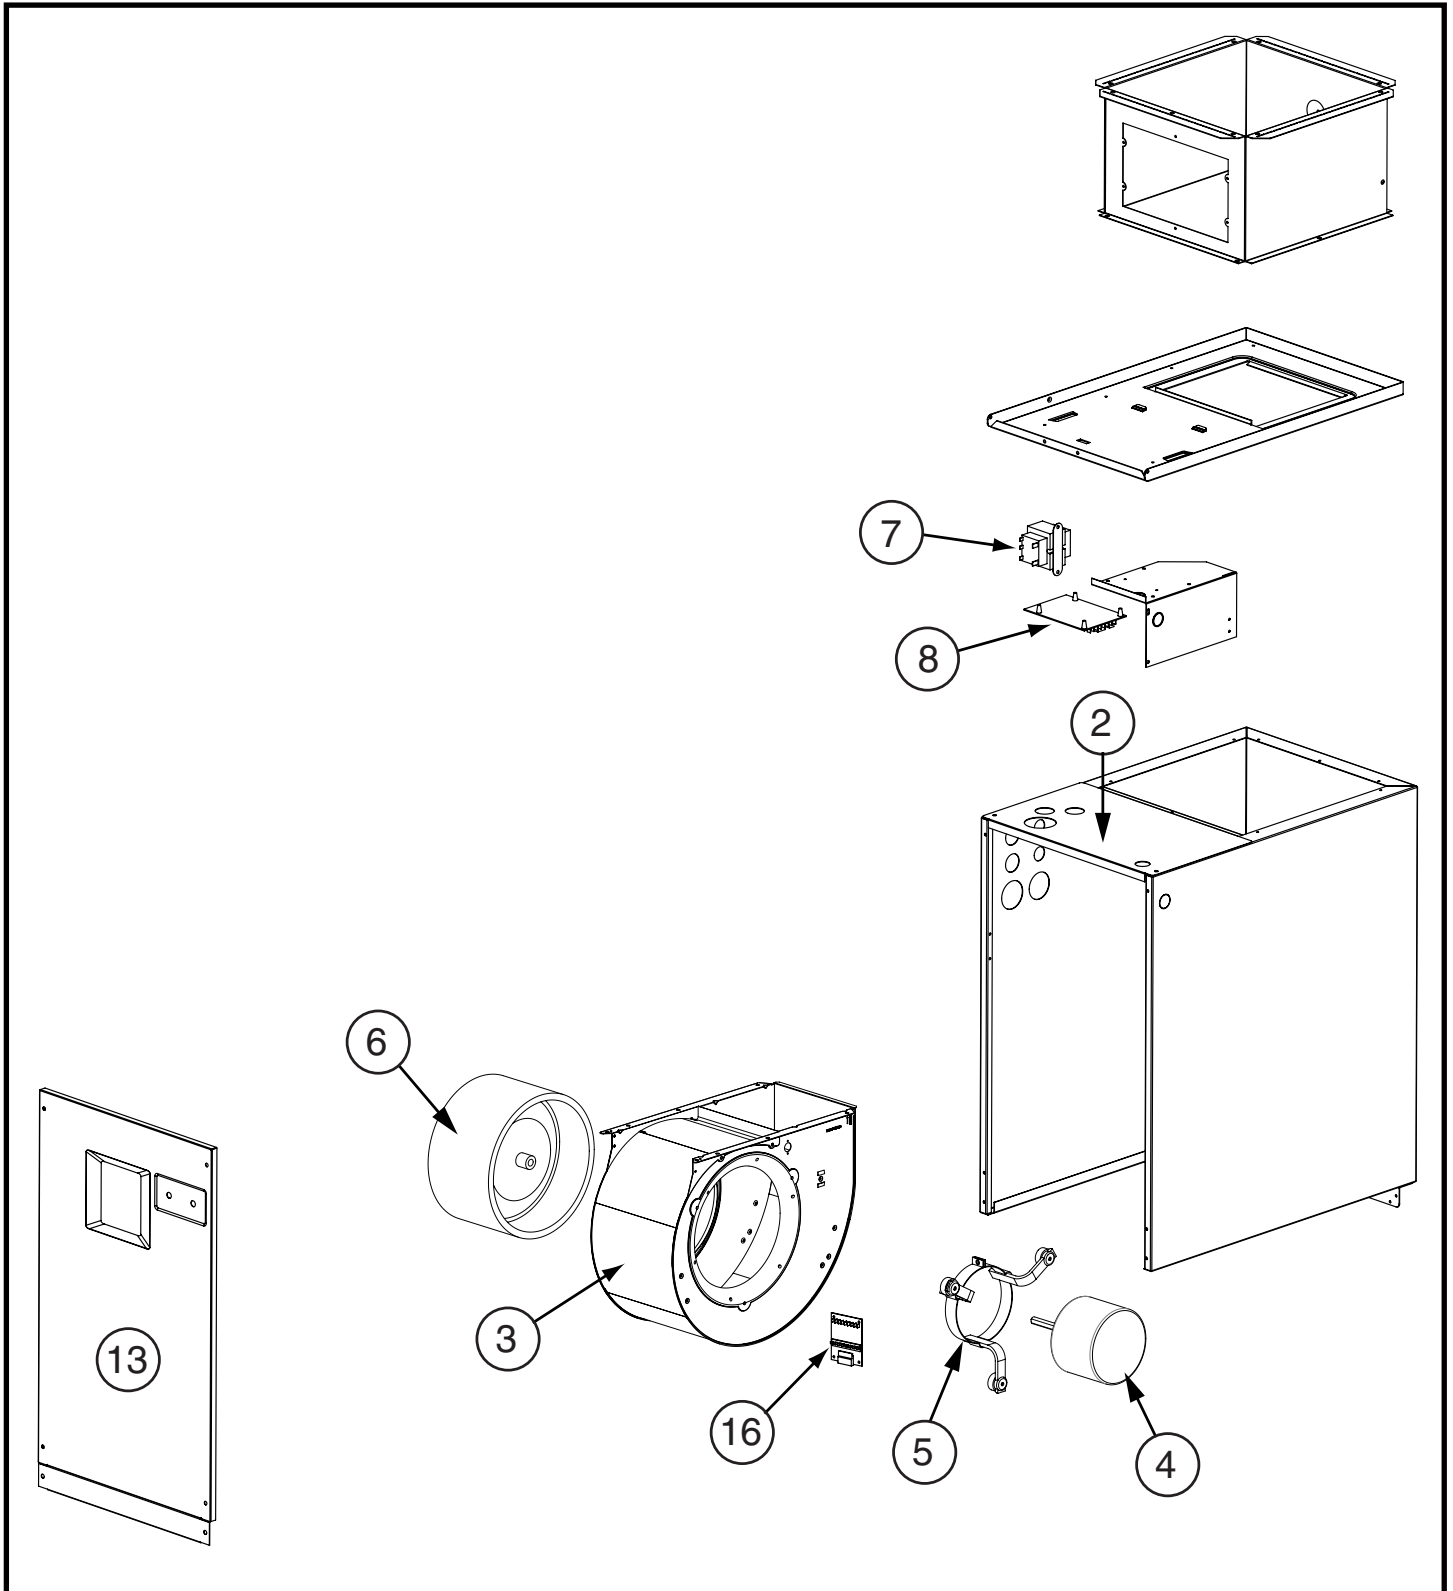

This Owner's Manual is provided and hosted by Appliance Factory Parts.

COMFORT-AIRE HMB60VC1E Owner's Manual

[Shop genuine replacement parts for COMFORT-AIRE
HMB60VC1E](#)

 Universal HVAC Parts & Accessories	REPLACEMENT PARTS LIST
	Modular Air Handler HMB**A*1E, HMB**X*1E, & HMB**V*1E Series

[Find Your COMFORT-AIRE HVAC Parts - Select From 1486 Models](#)

----- Manual continues below -----

**Modular Air Handler
HMB**A*1E, HMB**X*1E, & HMB**V*1E Series**

HMB**A*1E Series Air Handler

ITEM	DESCRIPTION	HMB24AA1E	HMB36AA1E	HMB36AB1E	HMB48AC1E	HMB60AC1E
		921180	921181	921182	921183	921184
1	PLATE, CLOSE-OFF (Not Shown)	226420R	226420R	226420R	226420R	226420R
2	PANEL, TOP	921877	921877	299402	299402	299403
3	BLOWER HOUSING	297210R	297210R	297212R	297212R	297219R
4	MOTOR, BLOWER, PSC	622257R	622264R	622258R	622260R	621891R
5	BELLY-BAND	913871	913871	913871	913871	903489
6	WHEEL, BLOWER	667251R	667251R	667037R	667037R	667280R
7	TRANSFORMER	622336R	622336R	622336R	622336R	622336R
8	PCB, CONTROL, 1-STAGE	624735R	624735R	624735R	624735R	624735R
9	DUAL GROUNDING LUG (Not Shown)	632235R	632235R	632235R	632235R	632235R
10	PAINT, SPRAY, GRAY (Not Shown)	903598	903598	903598	903598	903598
11	BLOWER ASSEMBLY	921852	921849	921854	921847	921863
12	ELECTRICAL ASSEMBLY (Not Shown)	M0063801R	M0063801R	M0063801R	M0063801R	M0063801R
13	DOOR	921871	921871	921872	921873	921873
14	SET OF WIRES, (Not Shown)	921881	921881	921881	921881	921881
15	FUSE, 3 AMP (Not Shown)	632261R	632261R	632261R	632261R	632261R
16	CAPAC, RUN, 7.5/370-RND-MTL (Not Shown)	622535R	622550R	622545R	622545R	622550R