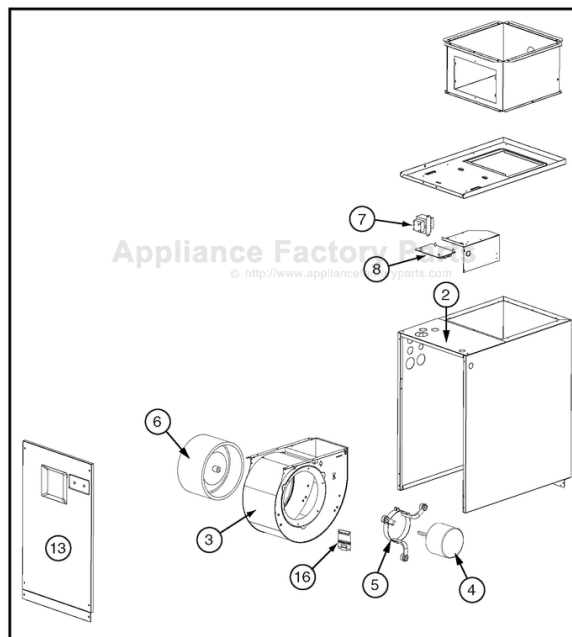

[Find Your COMFORT-AIRE HVAC Parts - Select From 1486 Models](#)

----- Manual continues below -----