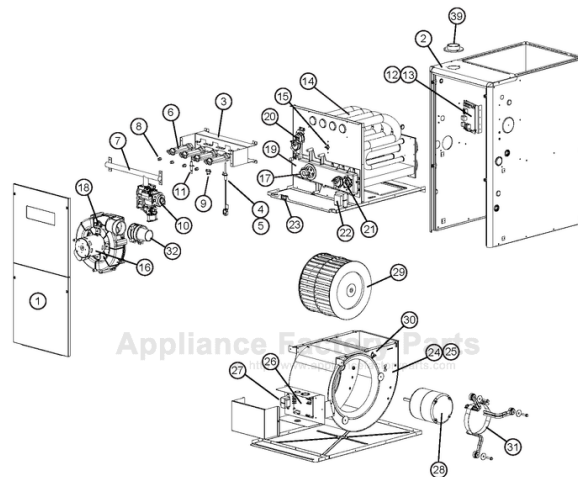

# COMFORT-AIRE GUH95T 120D5XE Owner's Manual

[Shop genuine replacement parts for COMFORT-AIRE  
GUH95T 120D5XE](#)

GUH95T Upflow / Horizontal Component Location

----- 3 -----

[Find Your COMFORT-AIRE HVAC Parts - Select From 1486 Models](#)

# REPLACEMENT PARTS LIST