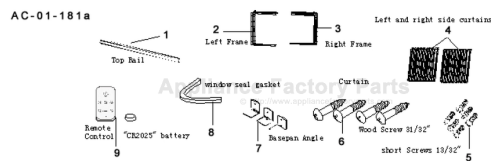

[Find Your COMFORT-AIRE Air Conditioner Parts - Select From 599 Models](#)

----- Manual continues below -----