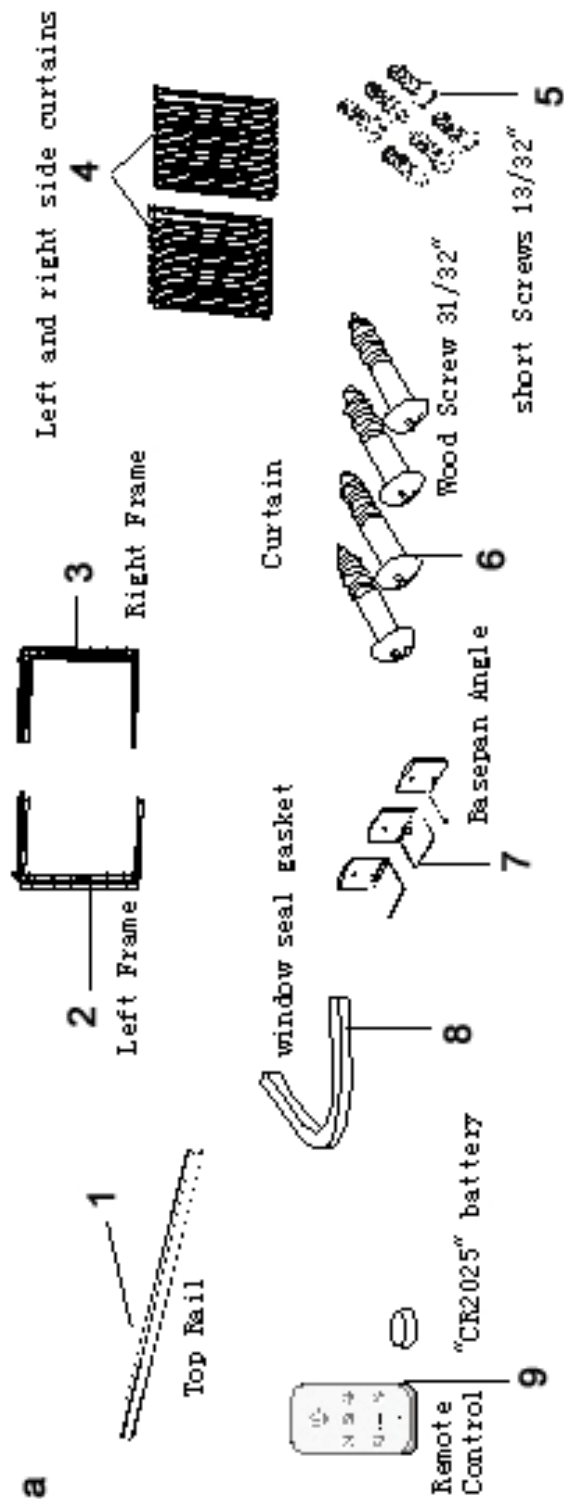

This Owner's Manual is provided and hosted by Appliance Factory Parts.

COMFORT-AIRE RADS-81A Owner's Manual

[Shop genuine replacement parts for COMFORT-AIRE
RADS-81A](#)

[Find Your COMFORT-AIRE Air Conditioner Parts - Select From 599 Models](#)

----- Manual continues below -----

HEAT CONTROLLER, INC.

REPLACEMENT
PARTS

RADS-81A
Room Air Conditioner

AC-01-181a

RADS-81A

FIGURE NO.	PART NO.	NAME	DESCRIPTION
2	AC-2950-65	FRAME	LEFT
3	AC-2950-66	FRAME	RIGHT
4	AC-6100-59	SCREEN	ACCORDIAN
5	AC-6150-62	SCREW	SHORT 13/32"
6	AC-6150-15	SCREW	25mm WOOD
7	AC-0840-12	BRACE	ANGLE
8	AC-3100-44	GASKET	
9	AC-5620-30	REMOTE	

AC-01-181

RADS-81A

FIGURE NO.	PART NO.	NAME	DESCRIPTION
2	AC-5200-364	PANEL	
7	AC-1480-32	CASING	MIDDLE
8	AC-1480-31	CASING	TOP
9	AC-7750-150	TUBE	SUCTION
10	AC-2750-01	FAN	BLOWER WHEEL
11	AC-4550-231	MOTOR	FAN
12	AC-0668-120	BOARD	REAR PARTITION ASSY
13	AC-2750-104	FAN	AXIAL
14	AC-1800-113	CONDENSER	ASSY
15	AC-1300-47	CABINET	
16	AC-7750-149	TUBE	DISCHARING
17	AC-1750-09	COMPRESSOR	
18	AC-5210-85	P.C.B.	
19	AC-7550-24	TRANSFORMER	
20	AC-1400-37	CAPACITOR	COMPRESSOR
21	AC-1400-03	CAPACITOR	COMPRESSOR (35uf/250v)
22	AC-2175-01	DIAL	
23	AC-0750-02	BOLT	COMPRESSOR
24	AC-0800-117	BOX	CONTROL
25	AC-7750-152	TUBE	CAPILLARY ASSY
26	AC-5300-302	PLATE	SIDE
27	AC-5300-307	PLATE	BOTTOM
28	AC-3363-15	HARNESS	WIRE
29	AC-1480-33	CASING	BOTTOM
30	AC-1900-37	CORD	POWER
31	AC-2650-104	EVAPORATOR	ASSY
1	AC-3300-14	GUIDE	