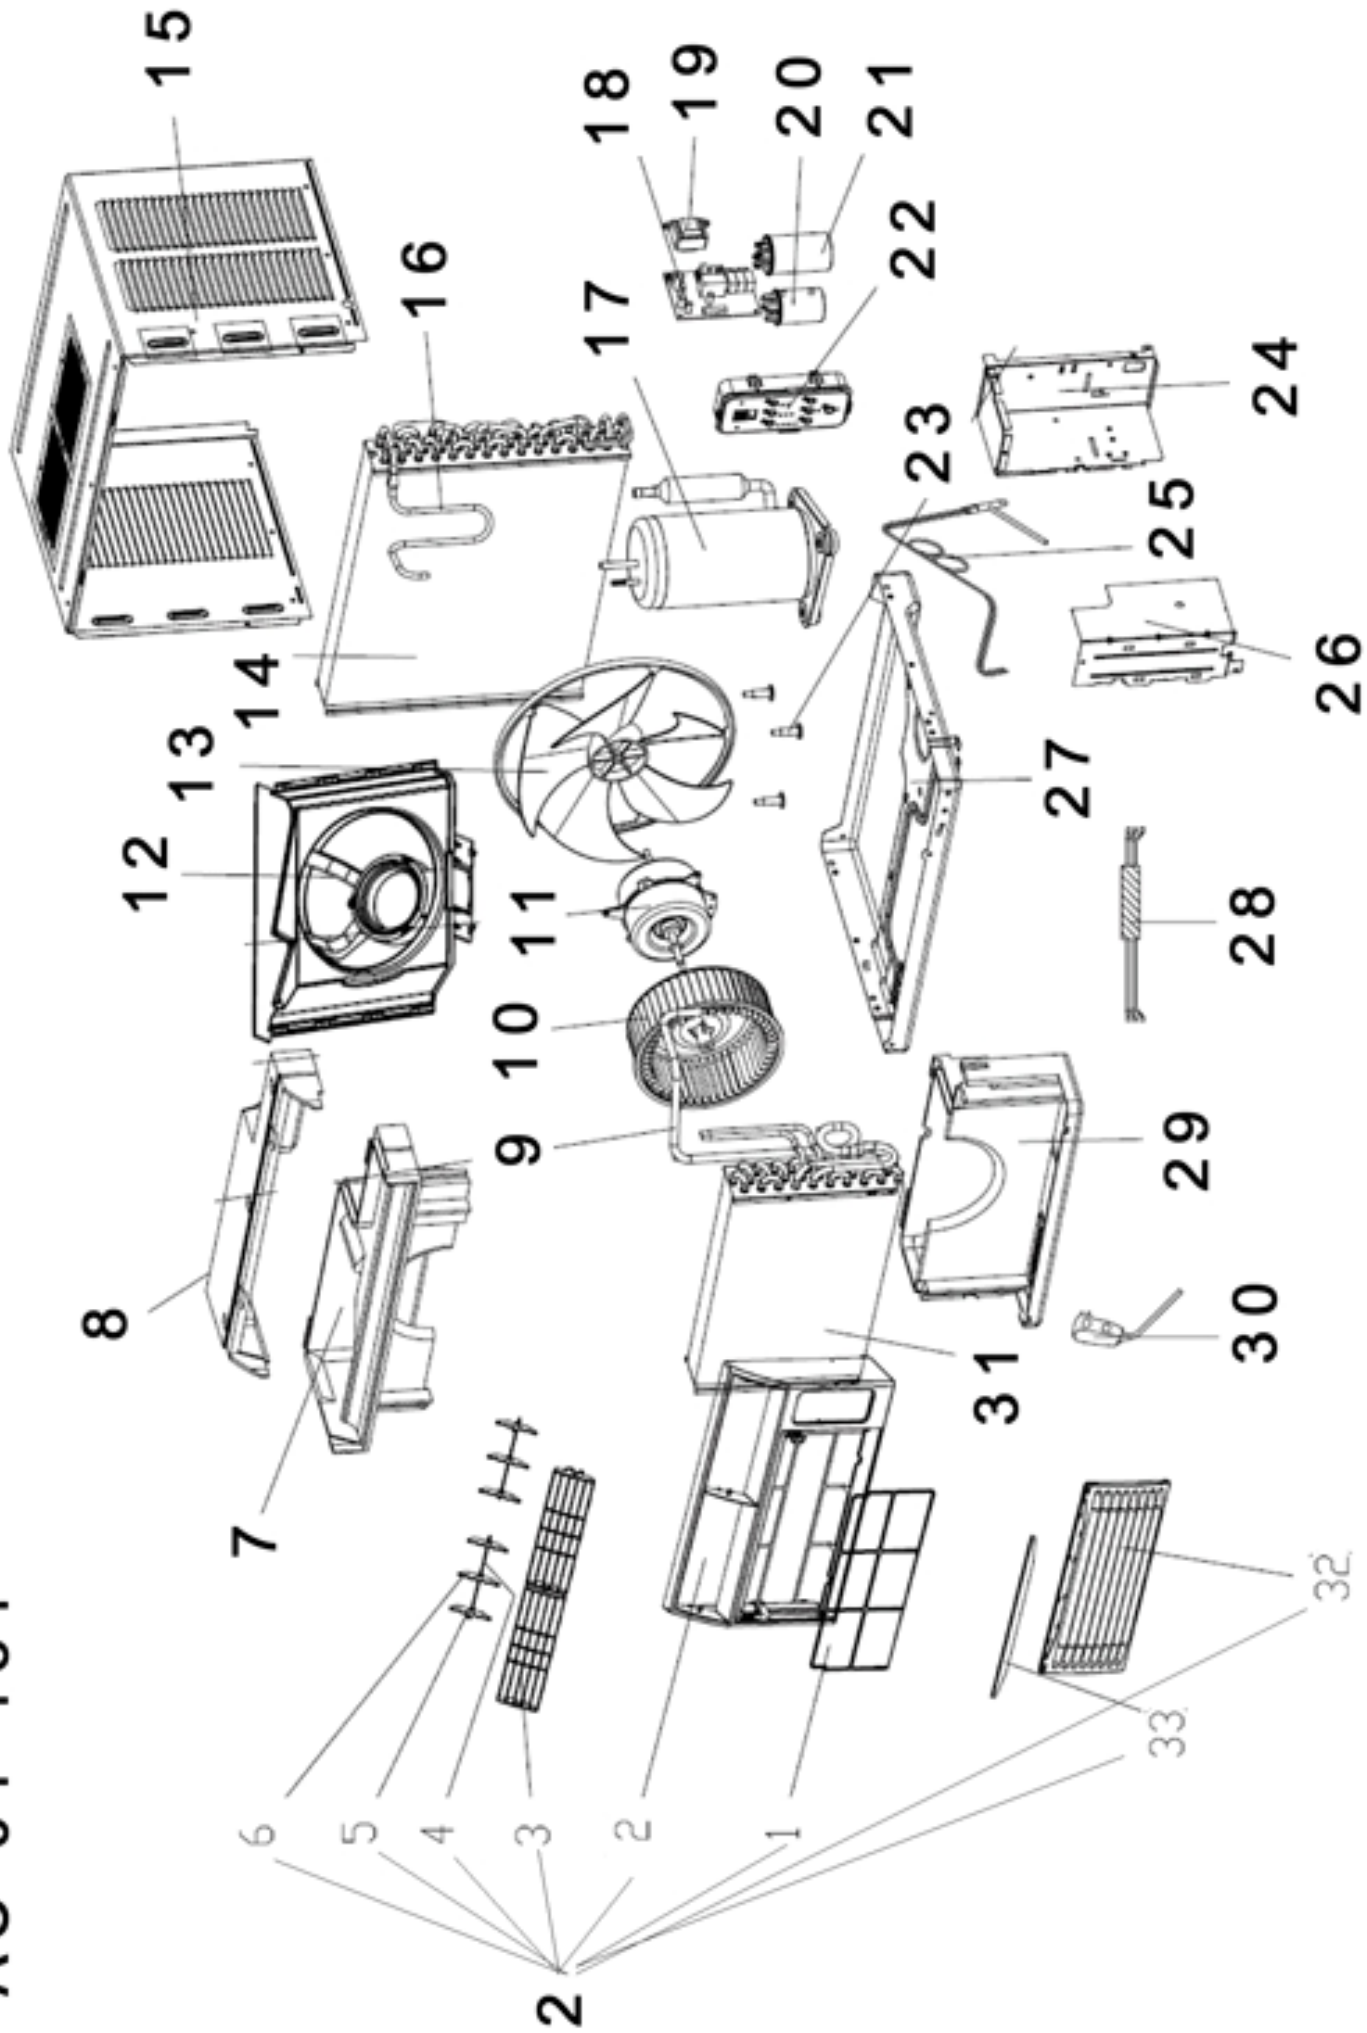

----- Manual continues below -----

HEAT CONTROLLER, INC.

REPLACEMENT
PARTS

RADS-81A
Room Air Conditioner

AC-01-181a

RADS-81A

FIGURE NO.	PART NO.	NAME	DESCRIPTION
2	AC-2950-65	FRAME	LEFT
3	AC-2950-66	FRAME	RIGHT
4	AC-6100-59	SCREEN	ACCORDIAN
5	AC-6150-62	SCREW	SHORT 13/32"
6	AC-6150-15	SCREW	25mm WOOD
7	AC-0840-12	BRACE	ANGLE
8	AC-3100-44	GASKET	
9	AC-5620-30	REMOTE	

AC-01-181

RADS-81A

FIGURE NO.	PART NO.	NAME	DESCRIPTION
2	AC-5200-364	PANEL	
7	AC-1480-32	CASING	MIDDLE
8	AC-1480-31	CASING	TOP
9	AC-7750-150	TUBE	SUCTION
10	AC-2750-01	FAN	BLOWER WHEEL
11	AC-4550-231	MOTOR	FAN
12	AC-0668-120	BOARD	REAR PARTITION ASSY
13	AC-2750-104	FAN	AXIAL
14	AC-1800-113	CONDENSER	ASSY
15	AC-1300-47	CABINET	
16	AC-7750-149	TUBE	DISCHARING
17	AC-1750-09	COMPRESSOR	
18	AC-5210-85	P.C.B.	
19	AC-7550-24	TRANSFORMER	
20	AC-1400-37	CAPACITOR	COMPRESSOR
21	AC-1400-03	CAPACITOR	COMPRESSOR (35uf/250v)
22	AC-2175-01	DIAL	
23	AC-0750-02	BOLT	COMPRESSOR
24	AC-0800-117	BOX	CONTROL
25	AC-7750-152	TUBE	CAPILLARY ASSY
26	AC-5300-302	PLATE	SIDE
27	AC-5300-307	PLATE	BOTTOM
28	AC-3363-15	HARNESS	WIRE
29	AC-1480-33	CASING	BOTTOM
30	AC-1900-37	CORD	POWER
31	AC-2650-104	EVAPORATOR	ASSY
1	AC-3300-14	GUIDE	