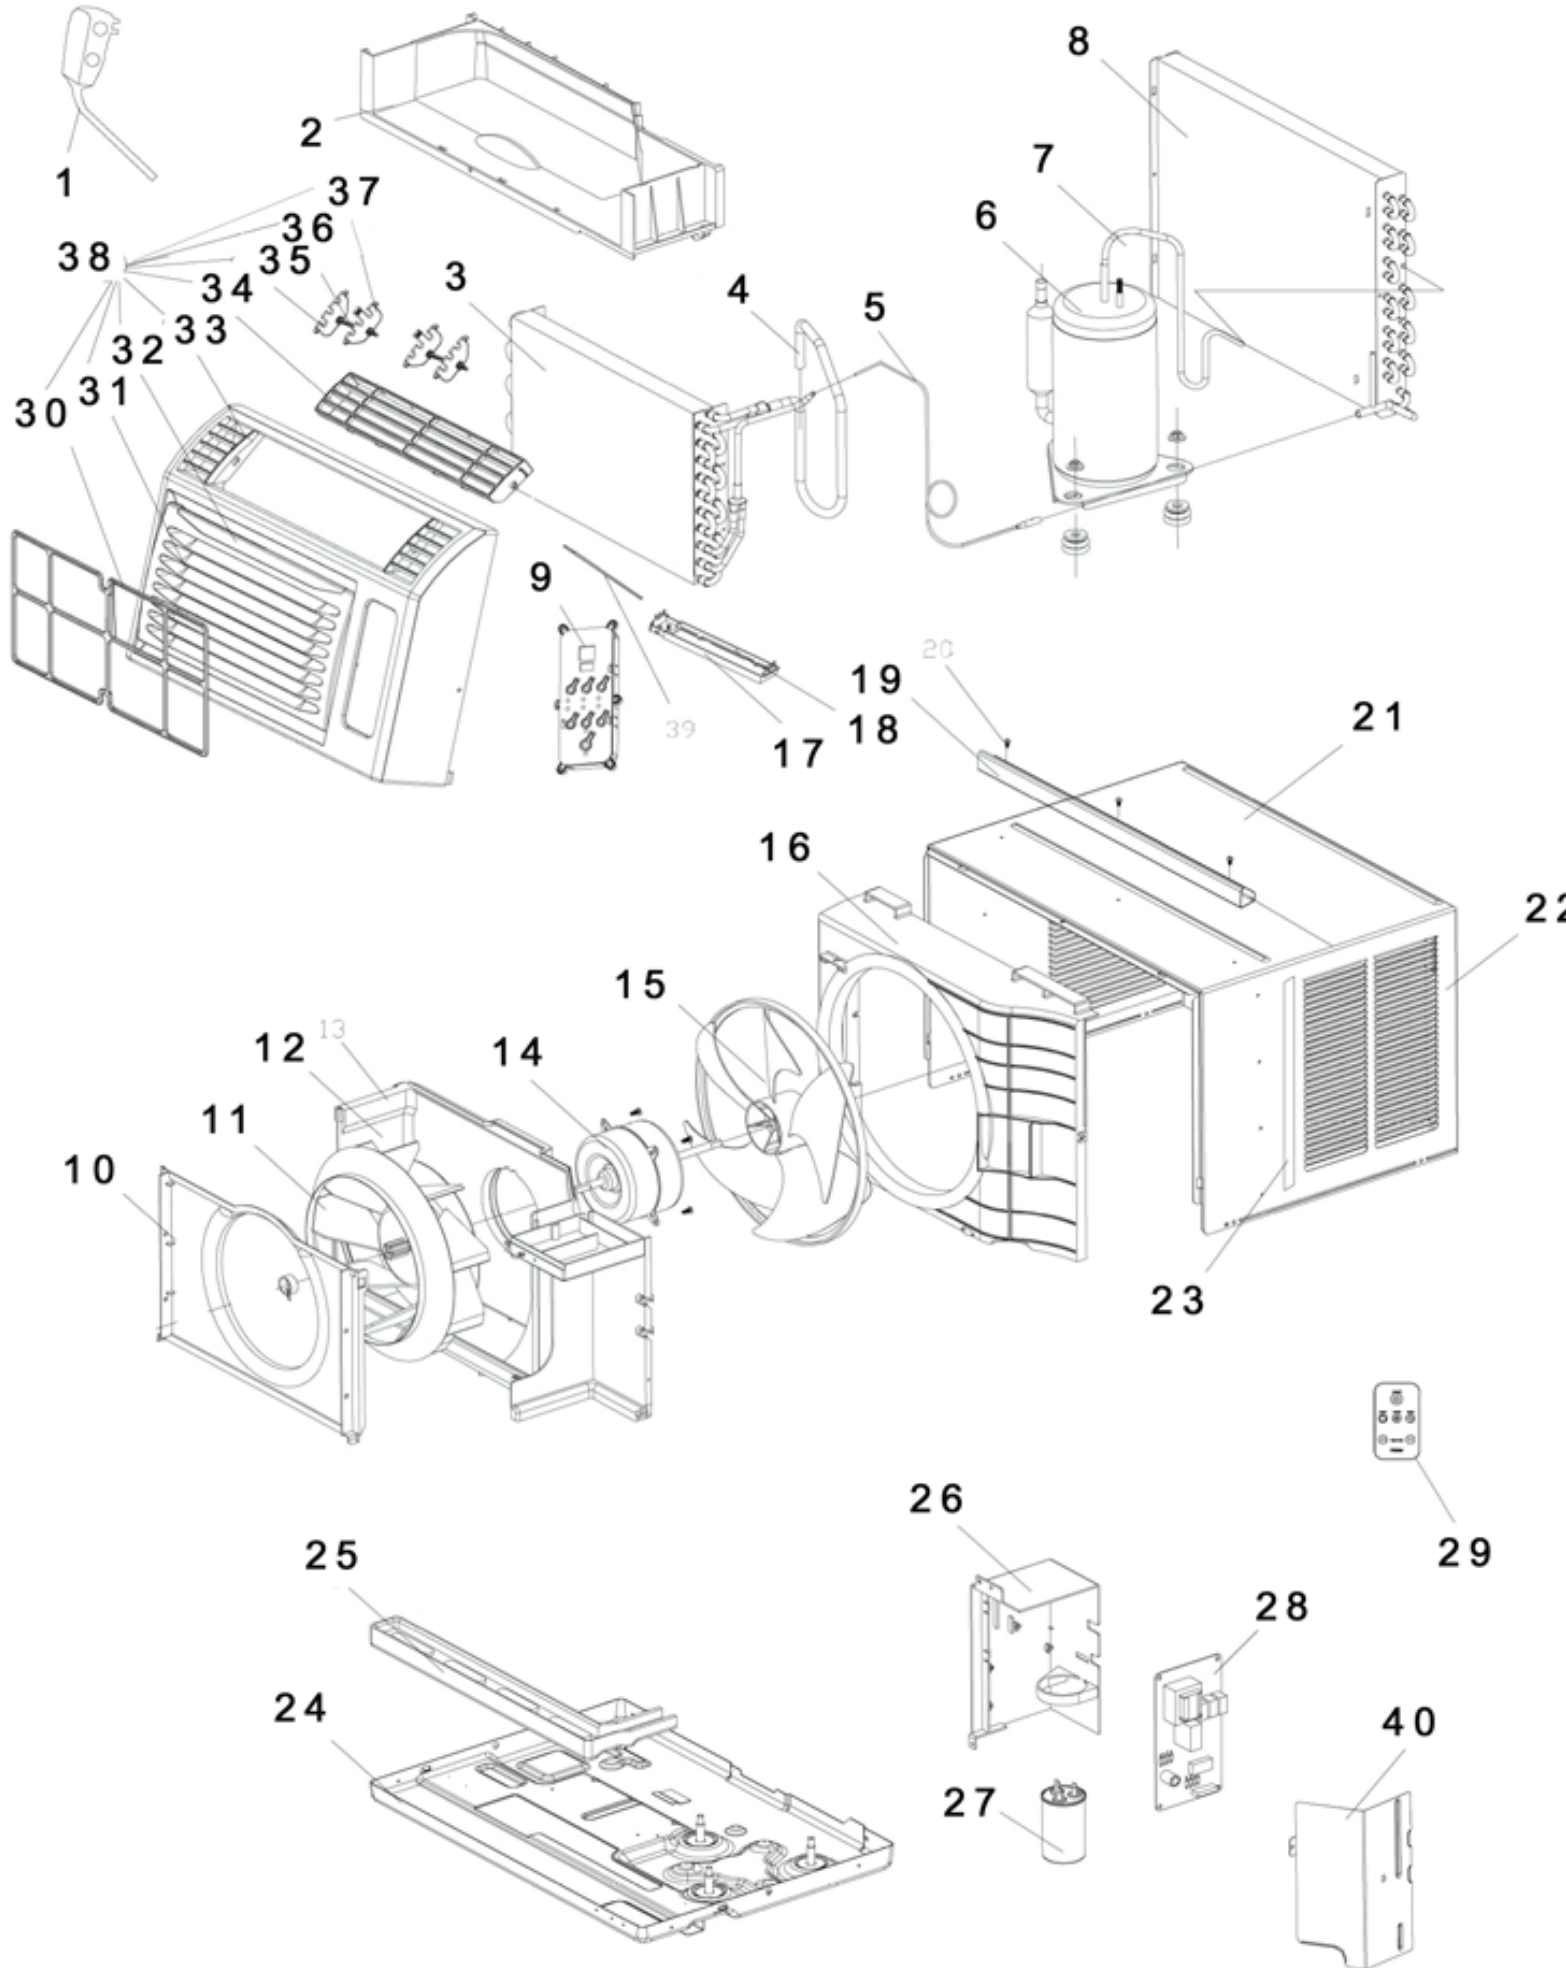

## RADS-51A

FIGURE NO.	PART NO.	NAME	DESCRIPTION
1	AC-1302-27	CABLE	POWER
2	AC-0668-94	BOARD	TOP COVER
3	AC-2650-23	EVAPORATOR	ASSY (SENLIN)
4	AC-5255-120	PIPE	SUCTION ASSY
5	AC-5255-139	PIPE	CAPILLARY
6	AC-1750-48	COMPRESSOR	
7	AC-5255-89	PIPE	VENT (LG & RECHI)
8	AC-1800-29	CONDENSER	
9	AC-5200-275	PANEL	INDICATOR
10	AC-5300-31	PLATE	CONDUIT
11	AC-2750-18	FAN	BLOWER WHEEL
12	AC-1470-10	CASE	BLOWER SCROLL
14	AC-4550-149	MOTOR	
15	AC-2750-19	FAN	AXIAL CONDENSER
16	AC-6500-05	SHROUD	CONDENSER
17	AC-0850-75	BRACKET	
18	AC-2800-54	FILTER	ELECTROSTATIC
19	AC-3300-14	GUIDE	
21	AC-5100-12	PAD	UPPER
22	AC-1470-48	CASE	
23	AC-5100-14	PAD	SIDE
24	AC-1620-16	CHASSIS	ASSY
25	AC-5150-12	PAN	DRAIN
26	AC-0800-41	BOX	ELECTRIC
27	AC-1400-27	CAPACITOR	COMPRESSOR
28	AC-5210-62	P.C.B.	
29	AC-5620-30	REMOTE	
30	AC-2800-58	FILTER	
31	AC-3150-62	GRILL	
32	AC-0200-22	BAR	ORNAMENTAL
33	AC-2950-64	FRAME	
34	AC-4440-58	LOUVER	HORIZONTAL
35	AC-7810-02	VANE	MAIN VERTICAL
36	AC-7810-03	VANE	VERTICAL
37	AC-4200-02	LEVER	
38	AC-5200-324	PANEL	FRONT ASSY
40	AC-1950-230	COVER	ELECTRICAL BOX