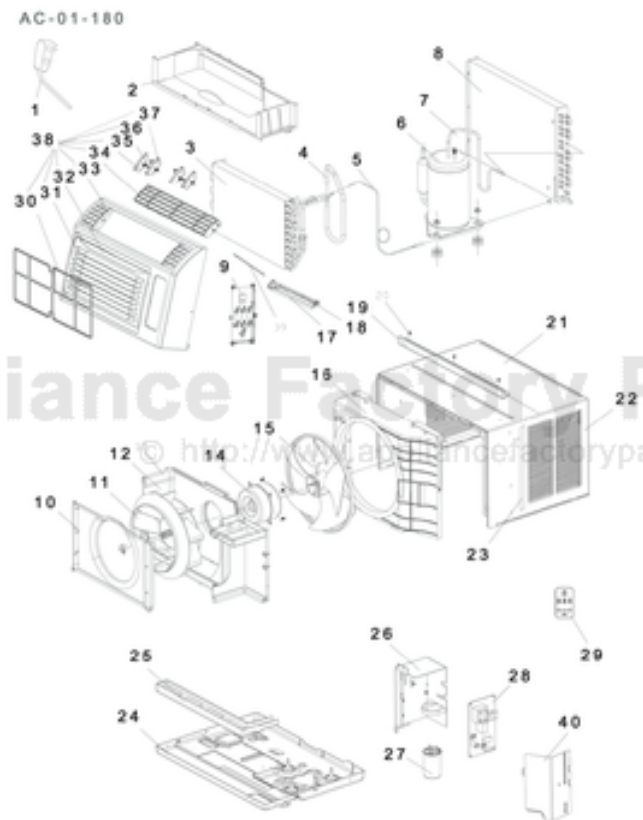

# COMFORT-AIRE RADS-51A Owner's Manual

[Shop genuine replacement parts for COMFORT-AIRE RADS-51A](#)

[Find Your COMFORT-AIRE Air Conditioner Parts - Select From 599 Models](#)

----- Manual continues below -----

## RADS-51A

FIGURE NO.	PART NO.	NAME	DESCRIPTION
1	AC-1302-27	CABLE	POWER
2	AC-0668-94	BOARD	TOP COVER
3	AC-2650-23	EVAPORATOR	ASSY (SENLIN)
4	AC-5255-120	PIPE	SUCTION ASSY
5	AC-5255-139	PIPE	CAPILLARY
6	AC-1750-48	COMPRESSOR	
7	AC-5255-89	PIPE	VENT (LG & RECHI)
8	AC-1800-29	CONDENSER	
9	AC-5200-275	PANEL	INDICATOR
10	AC-5300-31	PLATE	CONDUIT
11	AC-2750-18	FAN	BLOWER WHEEL
12	AC-1470-10	CASE	BLOWER SCROLL
14	AC-4550-149	MOTOR	
15	AC-2750-19	FAN	AXIAL CONDENSER
16	AC-6500-05	SHROUD	CONDENSER
17	AC-0850-75	BRACKET	
18	AC-2800-54	FILTER	ELECTROSTATIC
19	AC-3300-14	GUIDE	
21	AC-5100-12	PAD	UPPER
22	AC-1470-48	CASE	
23	AC-5100-14	PAD	SIDE
24	AC-1620-16	CHASSIS	ASSY
25	AC-5150-12	PAN	DRAIN
26	AC-0800-41	BOX	ELECTRIC
27	AC-1400-27	CAPACITOR	COMPRESSOR
28	AC-5210-62	P.C.B.	
29	AC-5620-30	REMOTE	
30	AC-2800-58	FILTER	
31	AC-3150-62	GRILL	
32	AC-0200-22	BAR	ORNAMENTAL
33	AC-2950-64	FRAME	
34	AC-4440-58	LOUVER	HORIZONTAL
35	AC-7810-02	VANE	MAIN VERTICAL
36	AC-7810-03	VANE	VERTICAL
37	AC-4200-02	LEVER	
38	AC-5200-324	PANEL	FRONT ASSY
40	AC-1950-230	COVER	ELECTRICAL BOX