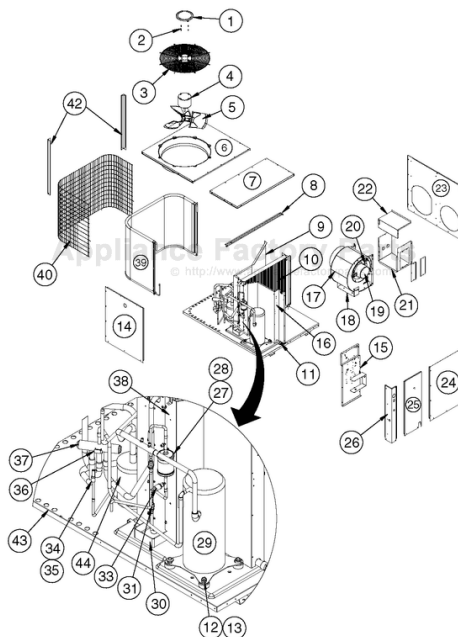

[Find Your COMFORT-AIRE HVAC Parts - Select From 1487 Models](#)

----- Manual continues below -----