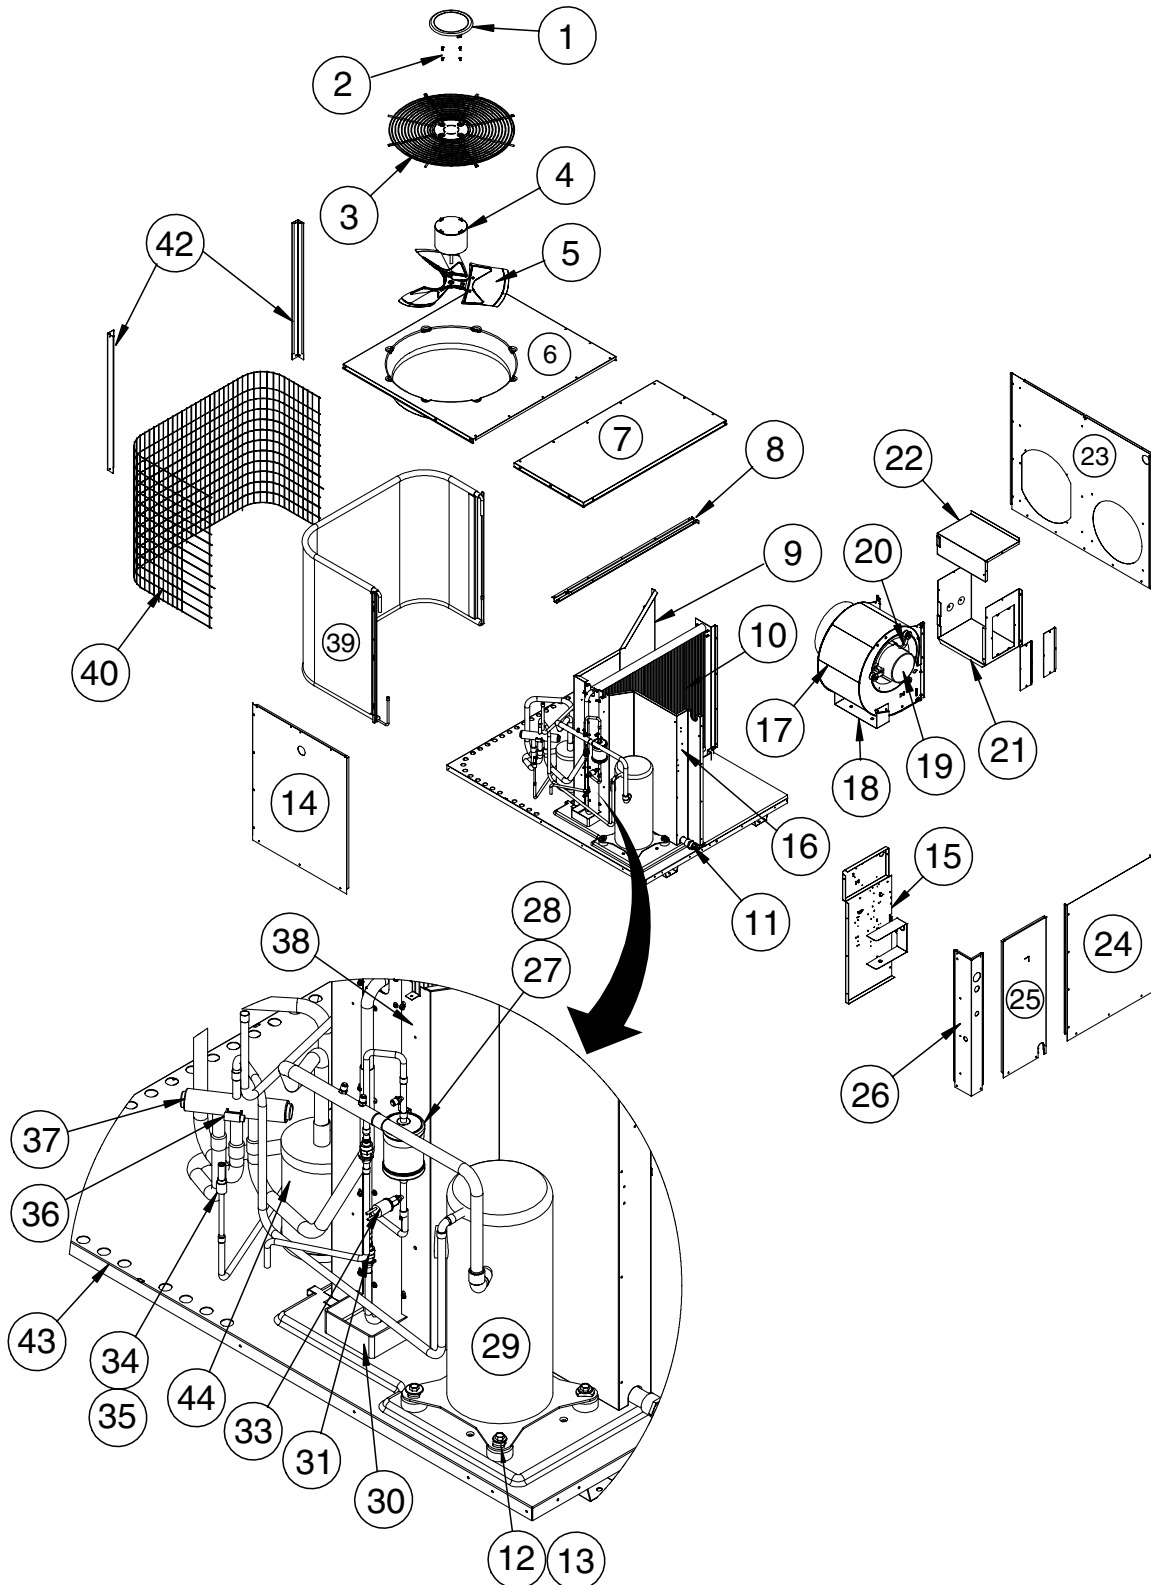

REPLACEMENT PARTS LIST

SINGLE PACKAGE HEAT PUMP

TPRG SERIES

14 SEER MODELS

TPRG SERIES SINGLE PACKAGE HEAT PUMP

ITEM NO.	DESCRIPTION	TPRG24001F	TPRG30001F	TPRG36001F	TPRG42001F	TPRG48001F	TPRG60001F
		922005Y	922006Y	922007Y	922008Y	922009Y	922010Y
1	CAP, TOP FAN GRILLE	275291R	275291R	275291R	275291R	275291R	275291R
2	ACORN NUT, BLACK	606261R	606261R	606261R	606261R	606261R	606261R
3	FAN GRILL, BLACK	669404R	669404R	669404R	669404R	669335R	669335R
4	CONDENSOR MOTOR	622164R	622164R	622164R	621990R	622757	622655
5	FAN BLADE	667355R	667355R	667355R	667356R	667383	667319
6	TOP PAN, RIGHT	D07090R	D07090R	D07090R	D07090R	D07091R	D07091R
7	TOP PAN, LEFT	D03570R	D03570R	D03570R	D03570R	D03570R	D03570R
8	DRAIN CHANNEL	D03290R	D03290R	D03290R	D03290R	D03290R	D03290R
9	DIVIDER PANEL ASSEMBLY	D03443R	D03443R	D03443R	D03443R	D03445R	D03445R
10	EVAP COIL	664934R	664934R	664934R	664685R	664704	664903
11	DRAIN TUBE ASSY	663713R	663713R	663713R	663713R	663713R	663713R
12	COMPRESSOR BOLT	600419	600419	600400R	600400R	600400R	600400R
13	COMPRESSOR GROMMET	690304	690304	668530R	668530R	668530R	668530R
14	COVER, COMPRESSOR	D02893R	D02893R	D02893R	D02893R	D02895R	D02895R
15	CONTROL PANEL	271793	271793	271793	271793	271795	271795
16	BLOWER DIVIDER ASSY	D03483R	D03483R	D03483R	D03483R	D03485R	D03485R
17	BLOWER HOUSING	297212R	297212R	297212R	297212R	297212R	297217R
18	FOOT, BLOWER	262970	262970	262970	262970	262970	262970
19	BLOWER MOTOR, DM2XF	M0081904	M0081904	M0104402	M0081902	M0081903	M0056127
20	BLOWER WHEEL	667037R	667037R	667037R	667037R	667037R	667258R
21	BLOWER COVER BOX	D03340	D03340	D03340	D03340	D03340	D03340
22	BLOWER TRANSITION BOX	D03350	D03350	D03350	D03350	D03350	D03350
23	REAR PANEL ASSY.	D03465R	D03465R	D03465R	D03465R	D03469R	D03469R
24	BLOWER PANEL ASSY	D03523R	D03523R	D03523R	D03523R	D03525R	D03525R
25	CONTROL BOX COVER	D02873R	D02873R	D02873R	D02873R	D02875R	D02875R
26	CORNER PANEL	D04363R	D04363R	D04363R	D04363R	D04365R	D04365R
27	FILTER DRIER, BIFLOW	669762R	669762R	669762R	669762R	669762R	669762R
28	STRAP, FILTER / DRIER	2B1881	2B1881	2B1881	2B1881	2B1881	2B1881
29	COMPRESSOR	622706	622707	921427	921463	918872	622747
30	DRAIN PAN	669187R	669187R	669187R	669187R	669187R	669187R
31	FLOW CONTROL ASSY, INDOOR	664518	664595	664597	664772	664600	664786
32	FLOW CONTROL ASSY, OUTDOOR(Not Shown)	664916	664917	664918	664753	664516	664765
33	HIGH PRESSURE SWITCH	632473R	632473R	632473R	632473R	632473R	632473R
34	HOT GAS BYPASS VALVE	669964	669964	669964	669965	669965	669965
35	HOT GAS BYPASS VALVE COIL	670027	670027	670027	670027	670027	670027
36	REVERSING VALVE COIL	669471	669471	669471	669935	669935	669935
37	REVERSING VALVE	669465	669465	669465	669936	669936	669936
38	COIL CLOSE OFF, BOTTOM (Not Shown)	2C1411	2C1411	2C1411	2C1411	2C1411	2C8791
	COIL CLOSE OFF, TOP (Not Shown)	2C1421	2C1421	2C1421	2C1421	2C1421	2C8771
	COIL CLOSE OFF, BACK (Not Shown)	2C1431	2C1431	2C1431	2C1431	2C1433	2C8781
	COIL CLOSE OFF, FRONT (Not Shown)	2C7782	2C7782	2C7782	2C7782	2C7784	2C8761
	COIL CLOSE OFF, FRONT TOP (Not Shown)	2C7851	2C7851	2C7851	2C7851	2C7851	2C8751
39	CONDENSER COIL, FORMED	664865	664865	664865	664865	664924	664904
40	CONDENSER GRILL, FORMED	2A8154R	2A8154R	2A8154R	2A8154R	2B4831	2B4831
41	REPL. HAIL GUARD KIT (Not Shown)	917206	917206	917206	917206	917206	917206
42	CORNER POST	D09993R	D09993R	D09993R	D09993R	D09999R	D09999R
43	BOTTOM PAN ASSY	D03430R	D03430R	D03430R	D03430R	D03431R	D03431R
44	ACCUMULATOR	—	—	—	—	—	668794R