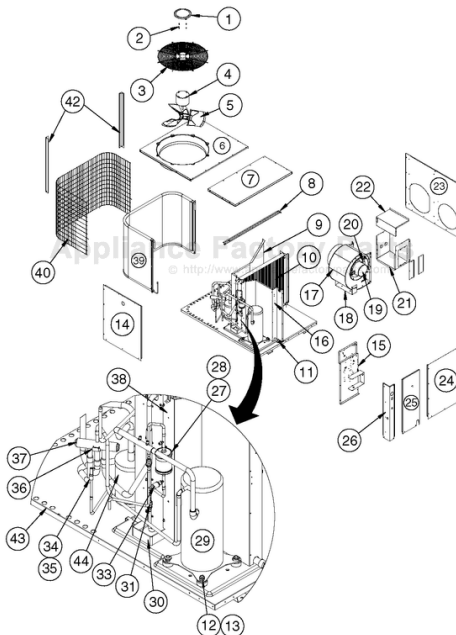

This Owner's Manual is provided and hosted by Appliance Factory Parts.

COMFORT-AIRE TPRG48001F Owner's Manual

[Shop genuine replacement parts for COMFORT-AIRE
TPRG48001F](#)

SINGLE PACKAGE HEAT PUMP
TPRG SERIES
14 SEER MODELS

[Find Your COMFORT-AIRE HVAC Parts - Select From 1487 Models](#)

----- Manual continues below -----

REPLACEMENT PARTS LIST

SINGLE PACKAGE HEAT PUMP

TPRG SERIES

14 SEER MODELS

TPRG SERIES SINGLE PACKAGE HEAT PUMP