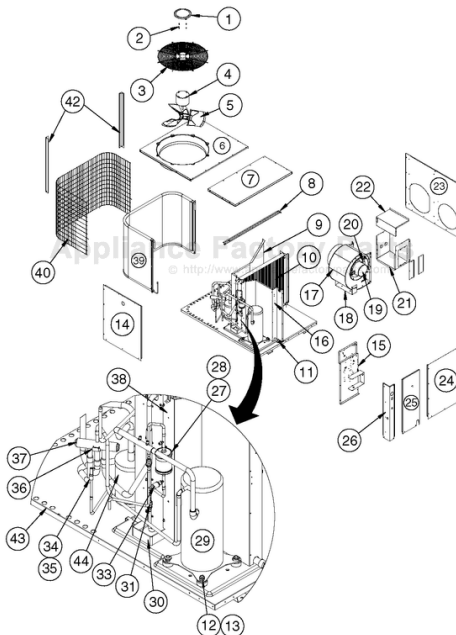

This Owner's Manual is provided and hosted by Appliance Factory Parts.

COMFORT-AIRE TPRG60001F Owner's Manual

[Shop genuine replacement parts for COMFORT-AIRE
TPRG60001F](#)

SINGLE PACKAGE HEAT PUMP
TPRG SERIES
14 SEER MODELS

[Find Your COMFORT-AIRE HVAC Parts - Select From 1487 Models](#)

----- Manual continues below -----

REPLACEMENT PARTS LIST

SINGLE PACKAGE HEAT PUMP

TPRG SERIES

14 SEER MODELS

TPRG SERIES SINGLE PACKAGE HEAT PUMP