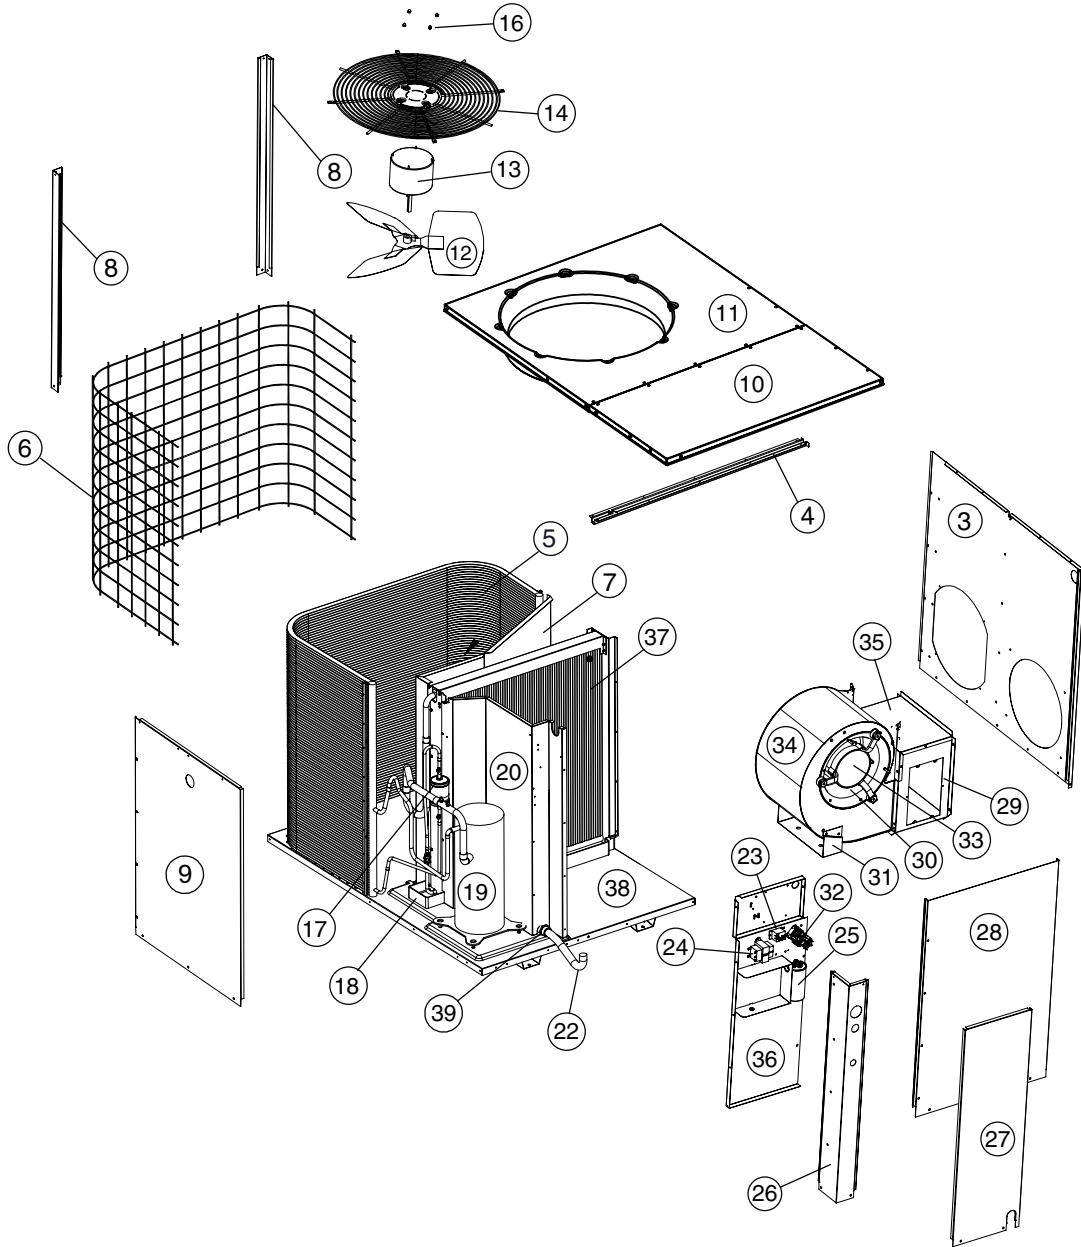

TARG SERIES SINGLE PACKAGE AIR CONDITIONER

ITEM	DESCRIPTION	TARG24001F	TARG30001F	TARG36001F	TARG42001F	TARG48001F	TARG60001F
		922412(Y)	9224130(Y)	922414(Y)	922415(Y)	922416(Y)	922417(Y)
44	MOLDED PLUG, COMPRESSOR (NOT SHOWN)	634797	634797	634659	634660	634660	634660
45	DISTRIBUTOR ASSY / TXV (NOT SHOWN)	664753	664758	664689	664663	664778	670023
46	CORE, CHARGING PORT (NOT SHOWN)	662103	662103	662103	662103	662103	662103
47	FITTING, ACCESS (NOT SHOWN)	663812	663812	663812	663812	663812	663812
48	CAP, SERVICE PORT, BRASS (NOT SHOWN)	663818	663818	663818	663818	663818	663818
49	ELBOW, 3/4" MPT (NOT SHOWN)	669184	669184	669184	669184	669184	669184
50	PAINT, TOUCH-UP, (NOT SHOWN)	903598	903598	903598	903598	903598	903598

Please specify the correct Model No., Serial No. and part number(s) when ordering parts from the nearest authorized dealer or service center.

**NOTE: This item was discontinued after 9/15/11. This is not interchangeable with Items #46 & #47.

HEAT CONTROLLER

1900 Wellworth Ave., Jackson MI 49203 • Ph. 517-787-2100 • www.heatcontroller.com

A **WELLS** Company

Specifications & illustrations subject to change without notice or incurring obligations (02/15).

709697B (Replaces 709697A)