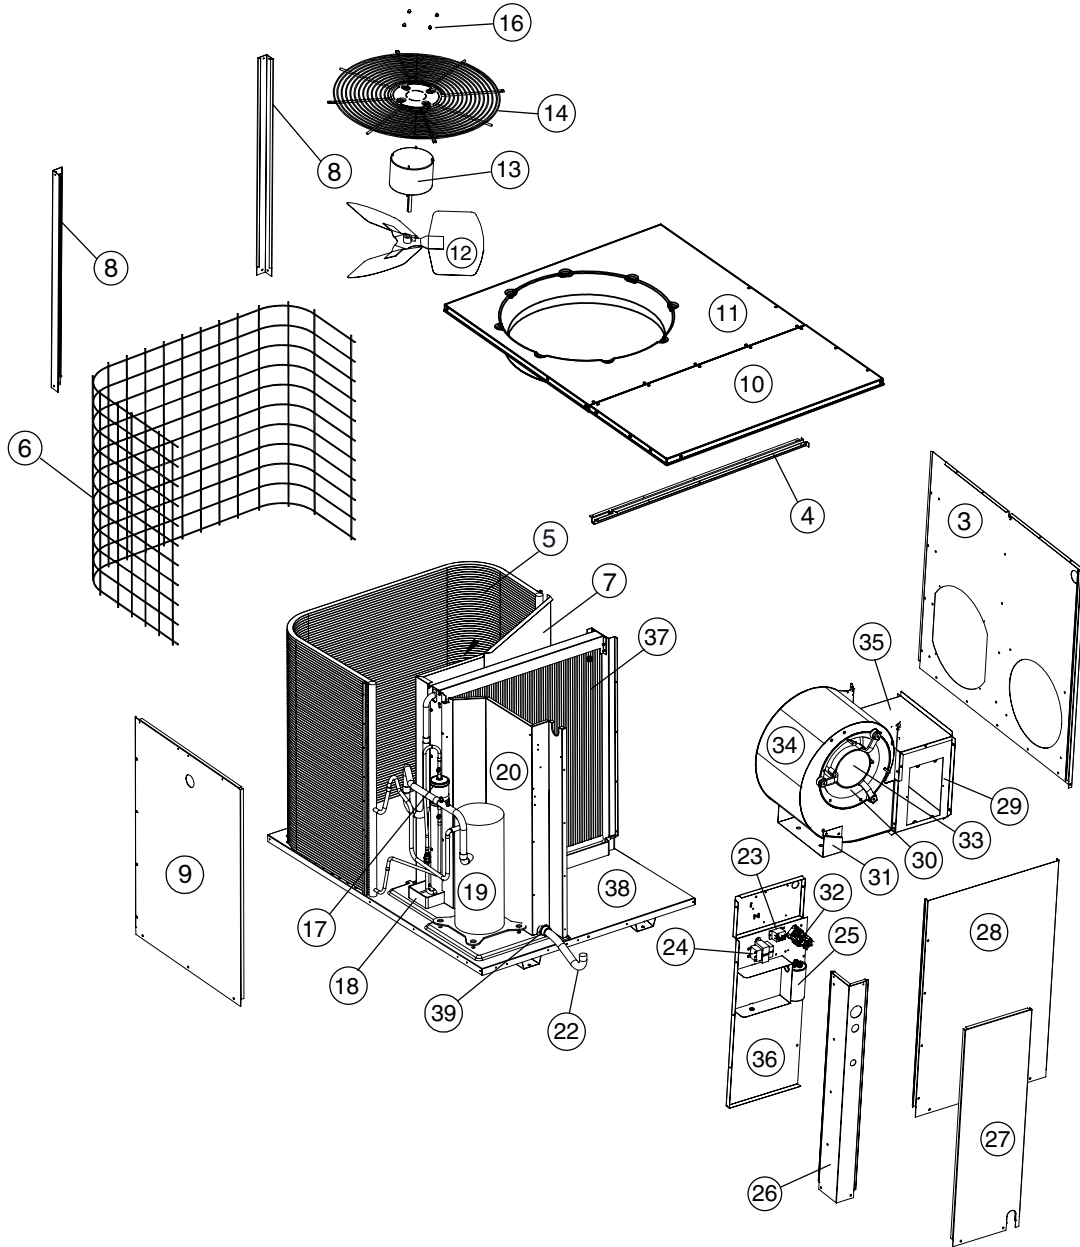

TARG SERIES SINGLE PACKAGE AIR CONDITIONER

ITEM	DESCRIPTION	TARG24001F	TARG30001F	TARG36001F	TARG42001F	TARG48001F	TARG60001F
		922412(Y)	9224130(Y)	922414(Y)	922415(Y)	922416(Y)	922417(Y)
44	MOLDED PLUG, COMPRESSOR (NOT SHOWN)	634797	634797	634659	634660	634660	634660
45	DISTRIBUTOR ASSY / TXV (NOT SHOWN)	664753	664758	664689	664663	664778	670023
46	CORE, CHARGING PORT (NOT SHOWN)	662103	662103	662103	662103	662103	662103
47	FITTING, ACCESS (NOT SHOWN)	663812	663812	663812	663812	663812	663812
48	CAP, SERVICE PORT, BRASS (NOT SHOWN)	663818	663818	663818	663818	663818	663818
49	ELBOW, 3/4" MPT (NOT SHOWN)	669184	669184	669184	669184	669184	669184
50	PAINT, TOUCH-UP, (NOT SHOWN)	903598	903598	903598	903598	903598	903598

Please specify the correct Model No., Serial No. and part number(s) when ordering parts from the nearest authorized dealer or service center.

**NOTE: This item was discontinued after 9/15/11. This is not interchangeable with Items #46 & #47.

HEAT CONTROLLER

1900 Wellworth Ave., Jackson MI 49203 • Ph. 517-787-2100 • www.heatcontroller.com

A Company

Specifications & illustrations subject to change without notice or incurring obligations (02/15).

709697B (Replaces 709697A)