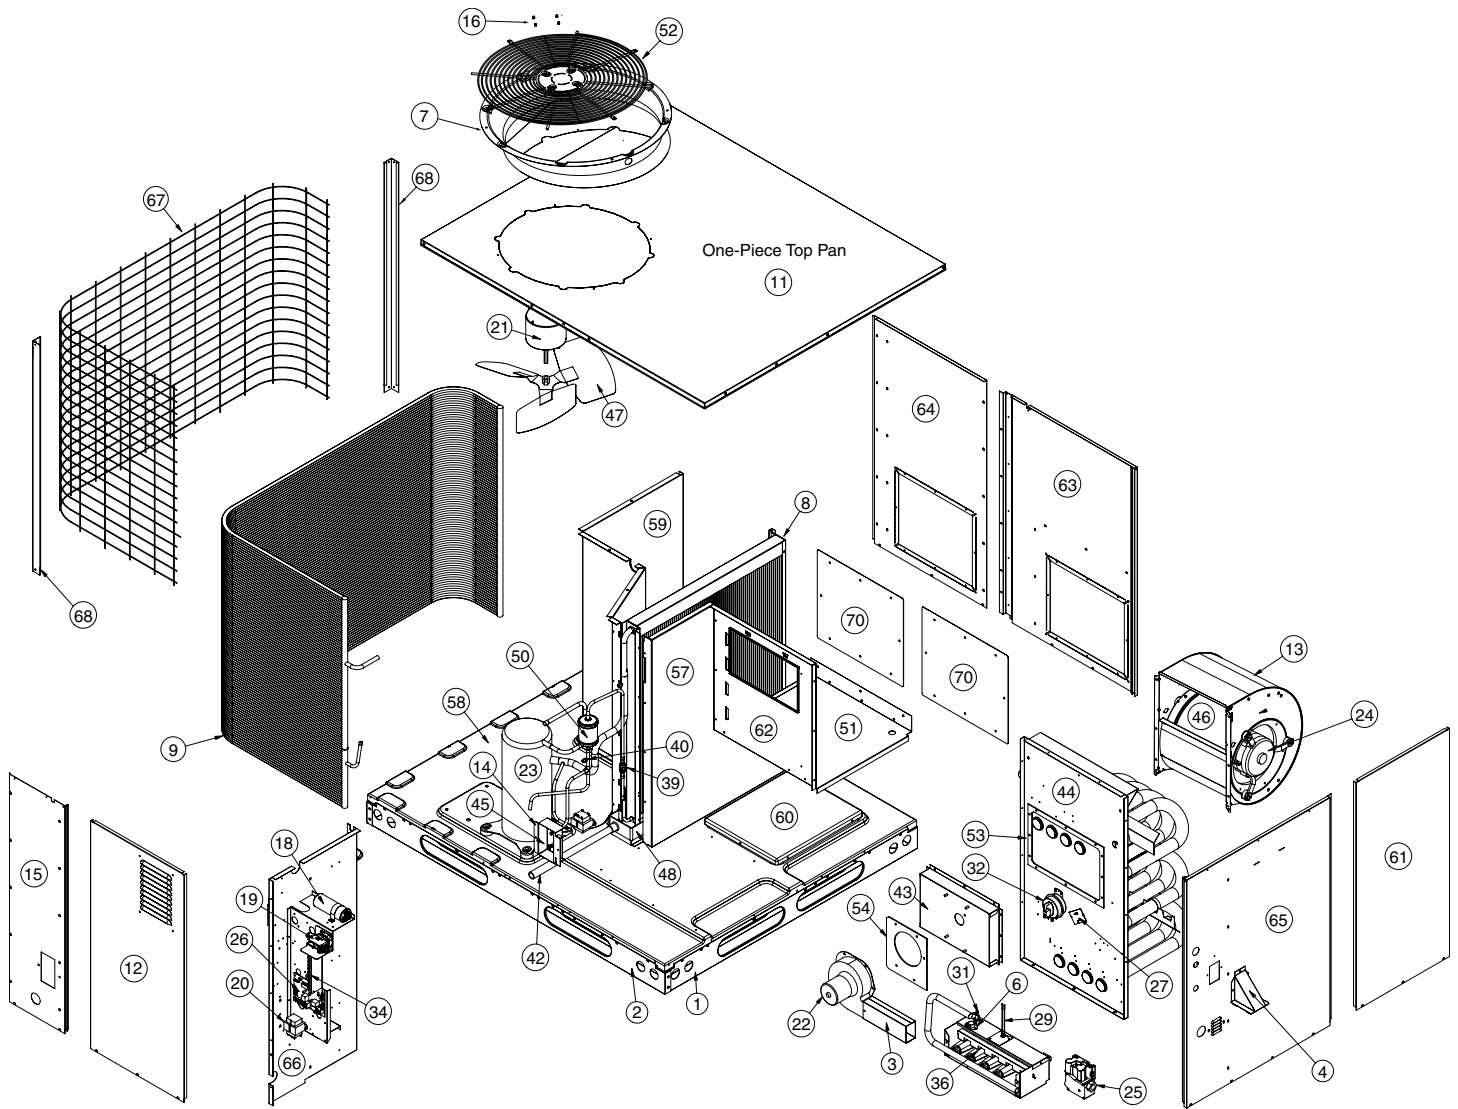

Please specify the correct Model No., Serial No, and part number(s) when ordering parts from the nearest authorized dealer or service center.

HEAT CONTROLLER

1900 Wellworth Ave., Jackson MI 49203 • Ph. 517-787-2100 • www.heatcontroller.com

A **WATTS** Company

Specifications & illustrations subject to change without notice or incurring obligations (03/15).

7097460 (NEW)