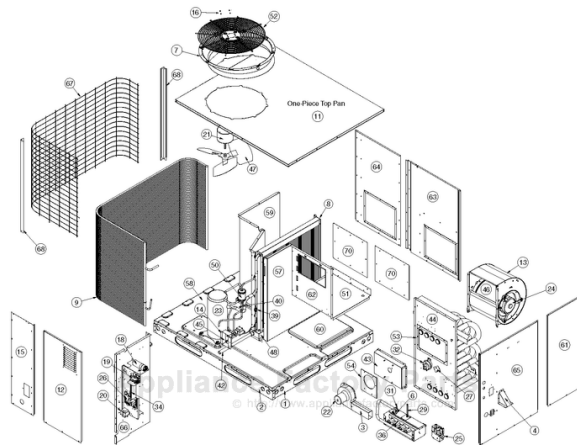

HEAT CONTROLLER

7097460 (NEW)

[Find Your COMFORT-AIRE HVAC Parts - Select From 1487 Models](#)

----- Manual continues below -----