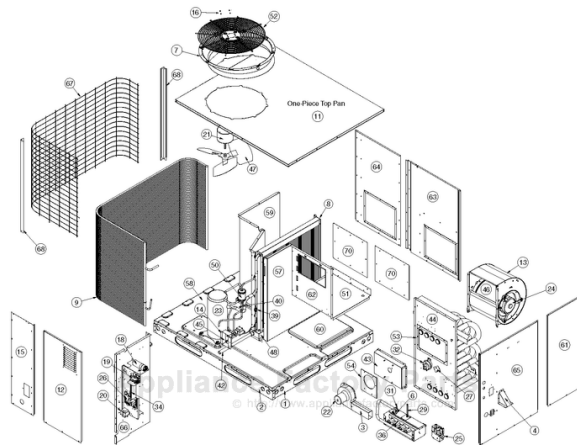

[Find Your COMFORT-AIRE HVAC Parts - Select From 1487 Models](#)

----- Manual continues below -----