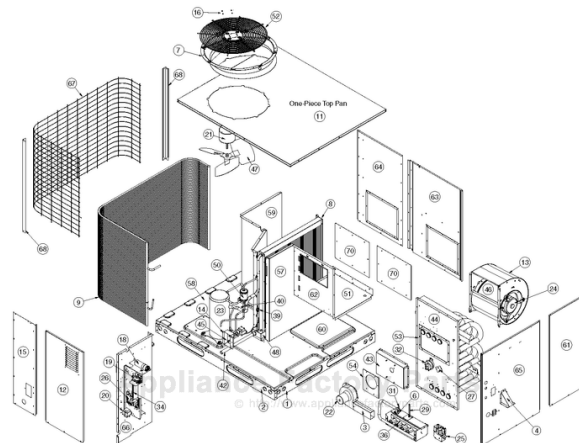

HEAT CONTROLLER

7097460 (NEW)

[Find Your COMFORT-AIRE HVAC Parts - Select From 1487 Models](#)

----- Manual continues below -----