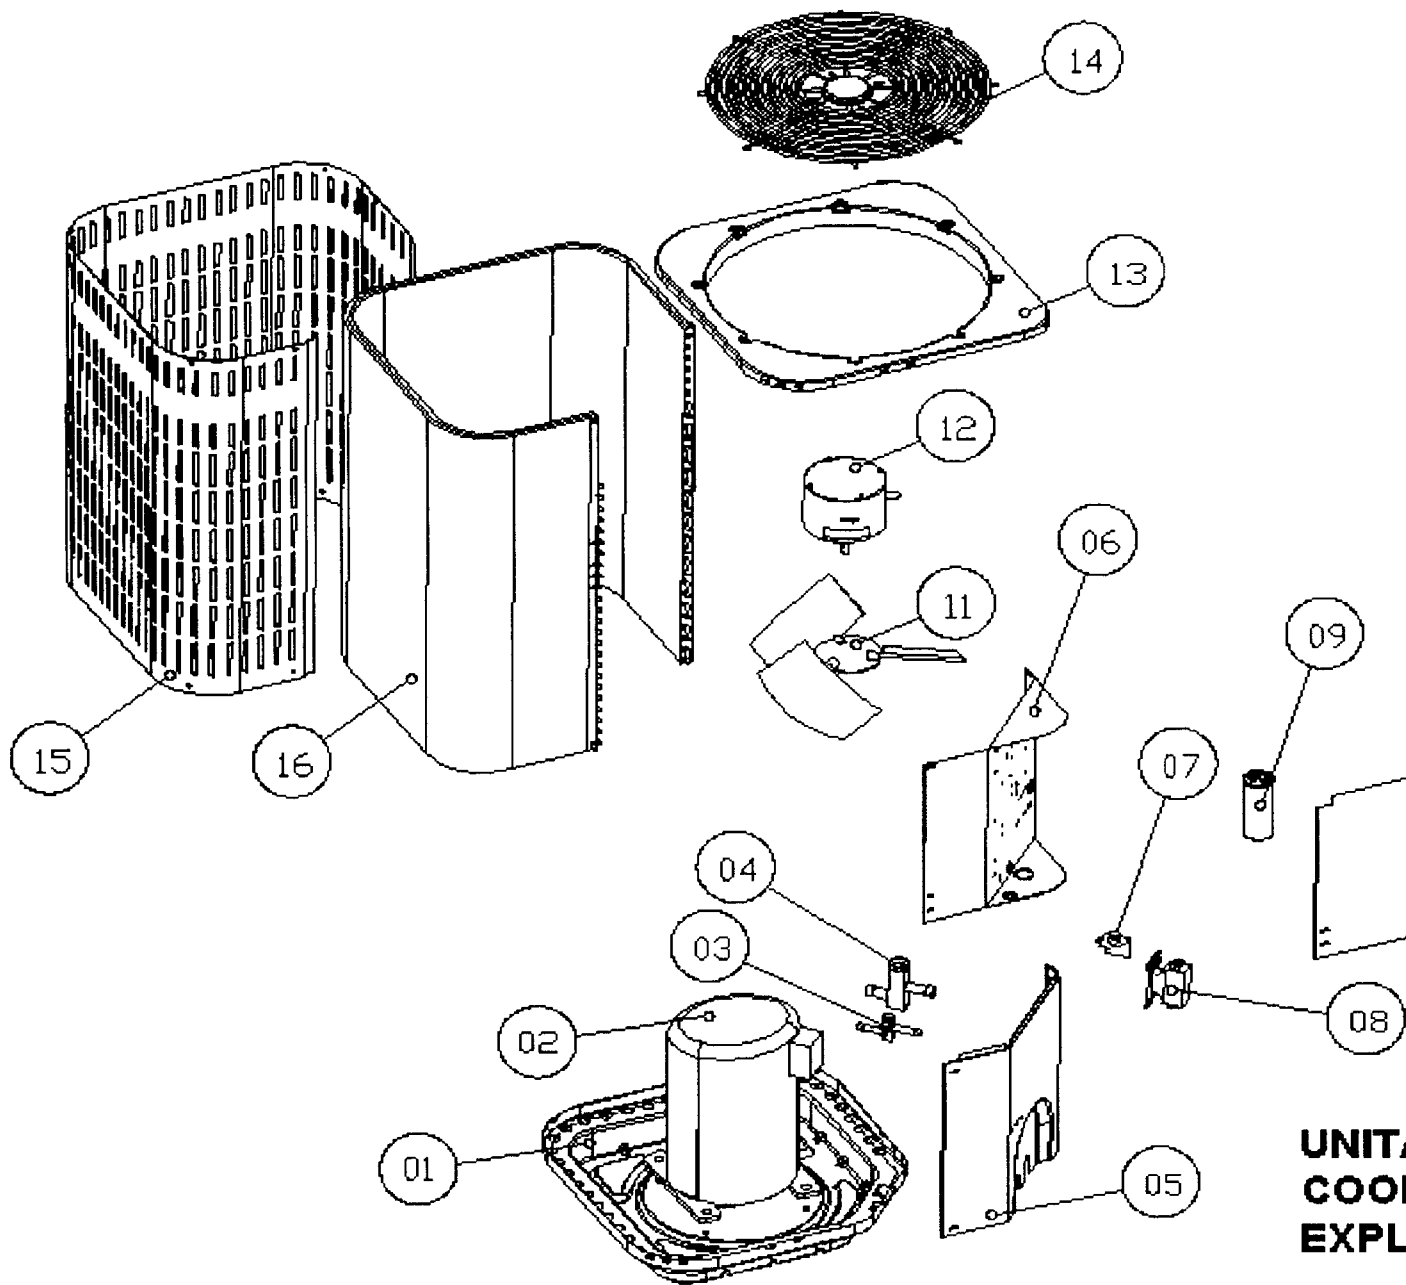

UNIT
COOL
EXPL

HEAT CONTROLLER C-SERIES PARTS LIST			RSC1018-1	RSC1024-1	RSC1030-1
			1.5T	2T	2.5T
			Chass B	Chass B	Chass B
S/N	Part Number	Description	5/16", H20, 18FPI (20), 22.5" Ht	5/16", H20, 22 FPI, 22.5" Ht	3/8", H20, 22FPI, 22.5" Ht
	550815	Accumulator, 1.5T - 3T			
	550818	Accumulator, 3.5T - 5T			
1	654500	Base Pan, Chassis B	1	1	1
1	654535	Base Pan, Chassis C			
7	654534	Bracket, Wire Partition, Cool	1	1	1
	654557	Bracket, Wire Partition, HP			
9	450360	Capacitor 25/7.5/370	1		
9	450361	Capacitor 30/7.5/370		1	
9	450362	Capacitor 35/7.5/370			1
9	450370	Capacitor 45/7.5/370			
9	450364	Capacitor 40/7.5/440			
9	450376	Capacitor 60/7.5/440			
9	450502	Capacitor 80/7.5/370			
9	450371	Capacitor 50/7.5/370			
9	450372	Capacitor 55/7.5/370			
9	450505	Capacitor 60/7.5/370			
	370106080001	Check Valve			
15	654553	Coil Jacket, B, H20	1	1	
15	654572	Coil Jacket, B, H20, 3/8"			1
15	654554	Coil Jacket, B, H24			
15	654573	Coil Jacket, B, H24, 3/8"			
15	654541	Coil Jacket, B, H30			
15	654574	Coil Jacket, B, H30, 3/8"			
15	654575	Coil Jacket, C, H24, 3/8"			
15	654576	Coil Jacket, C, H30, 3/8"			
15	654577	Coil Jacket, C, H36, 3/8"			
2	194200010004	Compressor -			
2	054005	Compressor	1		
2	054040	Compressor		1	
2	054016	Compressor			1
2	054036	Compressor			
2	53240	Compressor			
2	053253	Compressor			
2	053256	Compressor			
2	194200010005	Compressor			
2	194200010006	Compressor			
2	053152	Compressor			
2	053202	Compressor			
2	053246	Compressor			
2	053213	Compressor			
2	053261	Compressor			
	454252	Compressor grommet	4	4	4
	454250	Compressor grommet