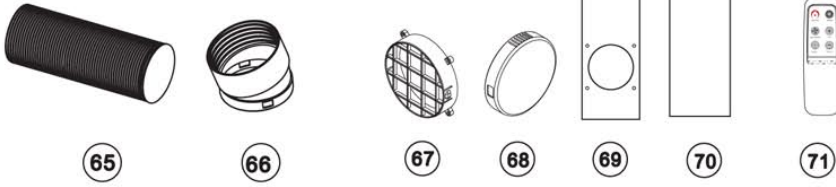

HEAT CONTROLLER, INC.

Comfort-Aire[®]

PORTABLE ROOM AIR CONDITIONER

PS-71B &
PS-91B

Replacement Parts List

EXPLODED VIEW

ACCESSORIES

PS-71B Replacement Parts List