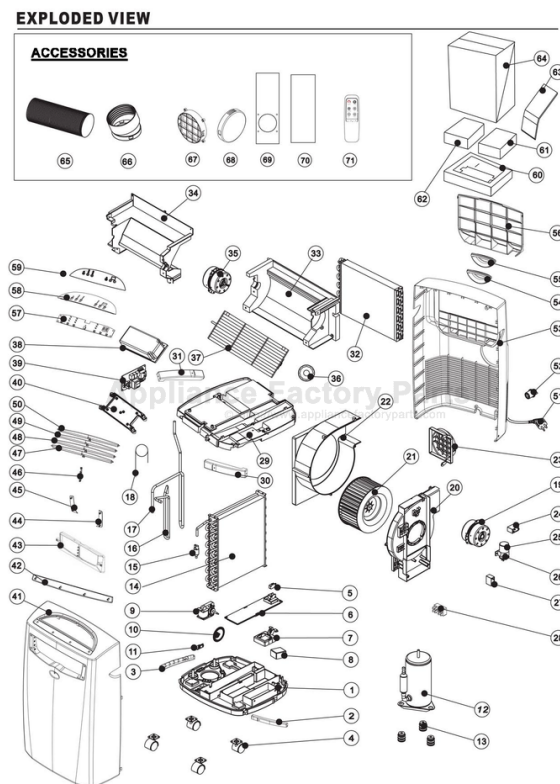

This Owner's Manual is provided and hosted by [Appliance Factory Parts](http://ApplianceFactoryParts.com).

COMFORT-AIRE PS-71B Owner's Manual

[Shop genuine replacement parts for COMFORT-AIRE PS-71B](#)

[Find Your COMFORT-AIRE Air Conditioner Parts - Select From 599 Models](#)