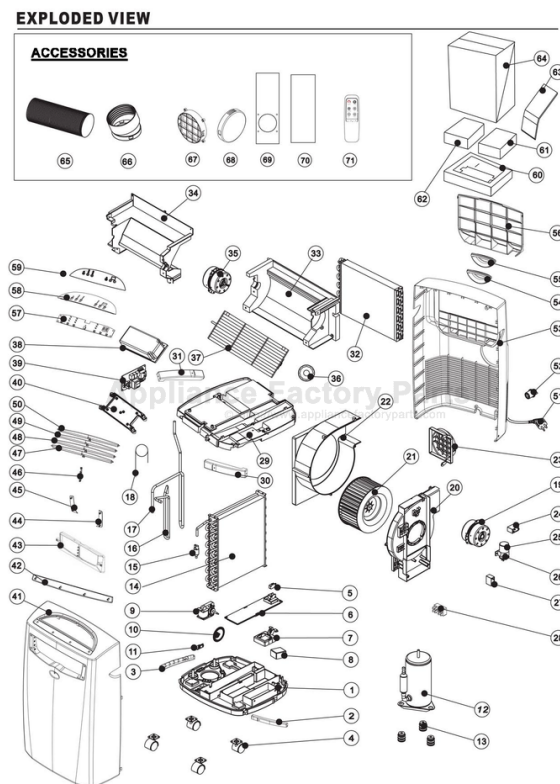

This Owner's Manual is provided and hosted by [Appliance Factory Parts](http://ApplianceFactoryParts.com).

COMFORT-AIRE PS-91B Owner's Manual

[Shop genuine replacement parts for COMFORT-AIRE PS-91B](#)

[Find Your COMFORT-AIRE Air Conditioner Parts - Select From 599 Models](#)

----- Manual continues below part list -----

Available Replacement Parts for COMFORT-AIRE PS-91B

P67904054	HOSE CONNECTOR (EXHAUST) SGL/DBL HOSE
TL1906	Caster
P67904055	HEAT EXHAUST FIXTURE
A6200-280	Dpac Heat Exhaust Hose
WJ01X24015	PLUG - DRAIN