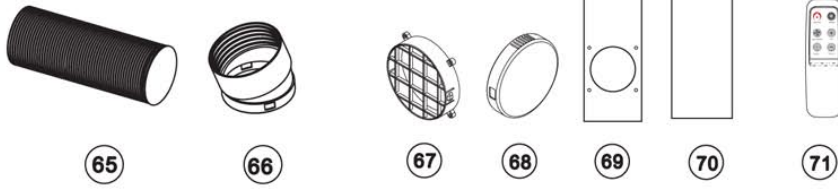

HEAT CONTROLLER, INC.

Comfort-Aire®

PORTABLE ROOM AIR CONDITIONER

PS-71B &
PS-91B

Replacement Parts List

EXPLODED VIEW

ACCESSORIES

PS-71B Replacement Parts List