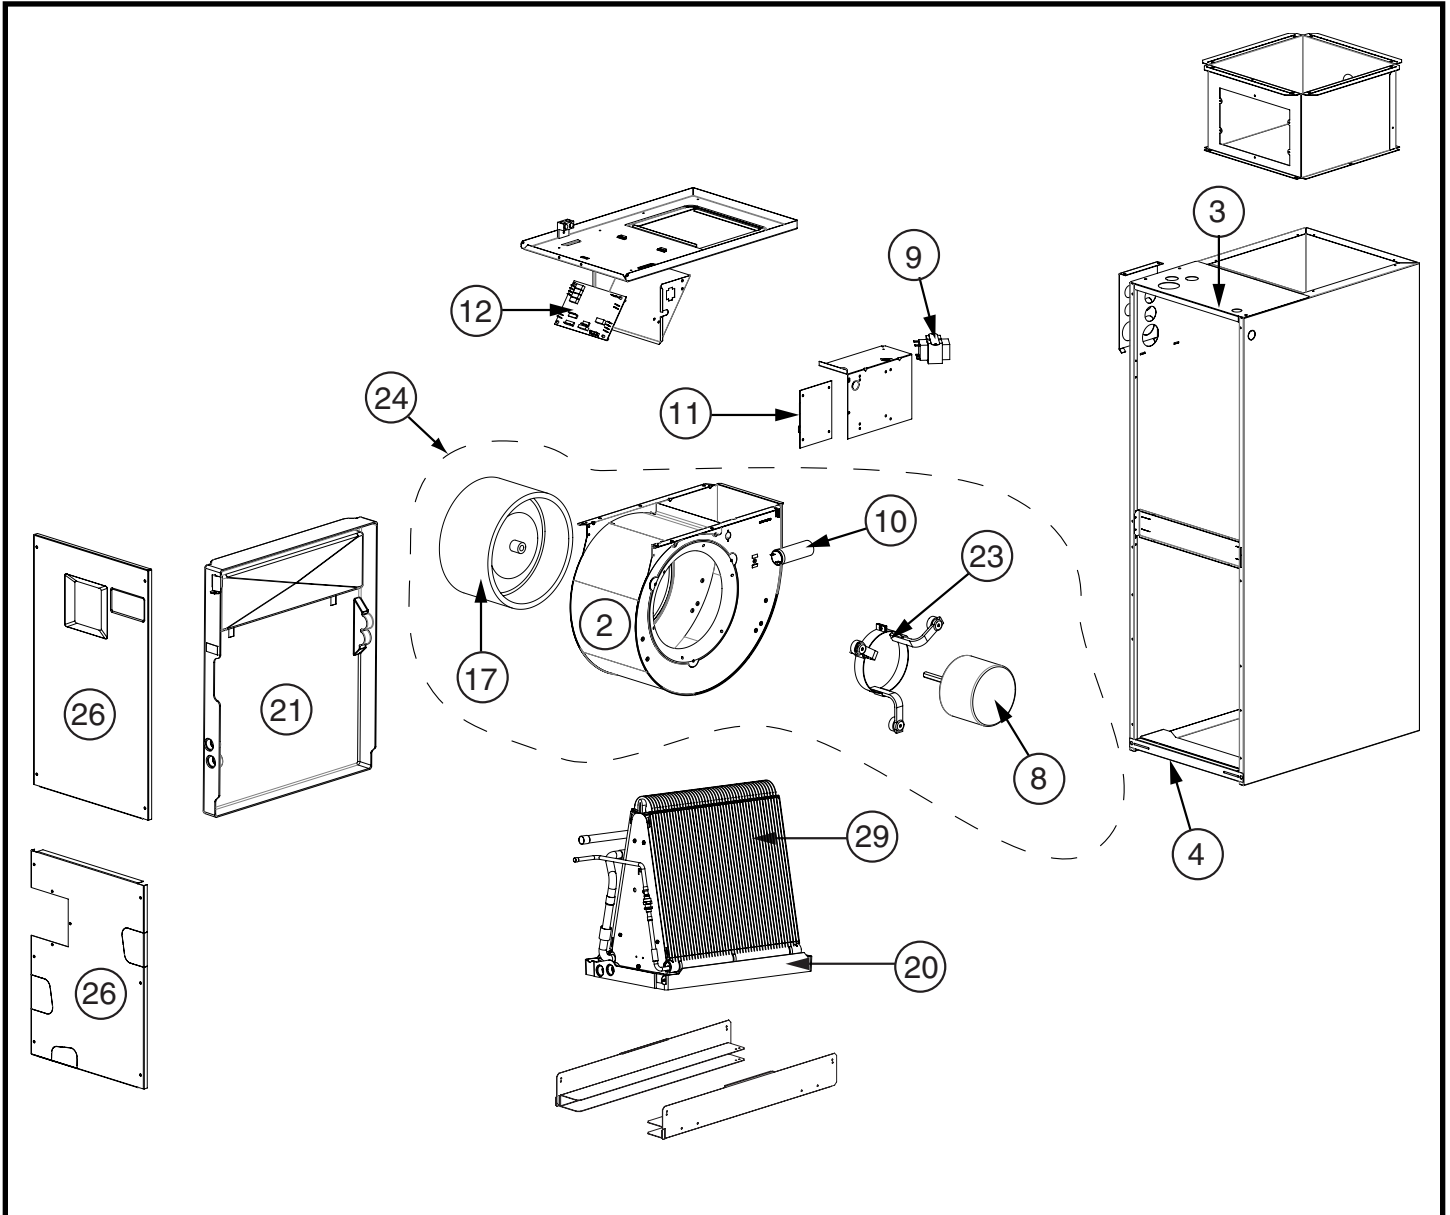

REPLACEMENT PARTS LIST

INDOOR AIR HANDLER
HMG**F1E, HMG**X1E, HMG**T1E, HCG**V1E, & HMG**V1E SERIES

HMG**F1E AIR HANDLER

ITEM	DESCRIPTION	HMG24F1E	HMG30F1E	HMG36F1E	HMG42F1E	HMG48F1E	HMG60F1E
		921145Y	921147Y	921150Y	921151Y	921153Y	921154Y
1	PLATE, CLOSE-OFF (NOT SHOWN)	226420R	226420R	226420R	226420R	226420R	226420R
2	BLOWER HOUSING	297210R	297210R	297212R	297212R	297214R	297219R
3	PANEL, TOP	921877	921877	921878	921878	921879	921879
4	DOOR, FILTER	921874Y	921874Y	921875Y	921875Y	921876Y	921876Y
5	PLATE, TUBE CLOSE-OFF (NOT SHOWN)	921880Y	921880Y	921880Y	921880Y	921880Y	921880Y
6	HARNESS, FSHE / VSHE, UPPER (NOT SHOWN)	—	—	—	—	—	2C0251R
7	HARNESS, FSHE, LOWER, (NOT SHOWN)	—	—	—	—	—	2C0252R
8	MOTOR, BLOWER	622257R	622264R	622258R	622260R	622261R	622501R
9	TRANSFORMER	621709R	621709R	621709R	621709R	621709R	621709R
10	CAPACITOR	622535R	622550R	622545R	622545R	622549R	—
11	BOARD, CONTROL	624735R	624735R	624735R	624735R	624735R	624736R
12	BOARD, MOTOR CONTROL	—	—	—	—	—	624756R
13	DUAL GROUNDING LUG (NOT SHOWN)	632235R	632235R	632235R	632235R	632235R	632235R
14	PLUG, DRAIN PAN (NOT SHOWN)	663351R	663351R	663351R	663351R	663351R	663351R
15	DIST, ASSY (NOT SHOWN)	664588R	664588R	664588R	664588R	664588R	664588R
16	PLUG, CIRCULAR, PLASTIC, 1-3/4 (NOT SHOWN)	663710R	663710R	663710R	663710R	663710R	—
17	WHEEL, BLOWER	667251R	667251R	667037R	667037R	667207R	667280R
18	ROD, COIL SUPPORT (NOT SHOWN)	669100R	669100R	669100R	669100R	669100R	669100R
19	VALVE, TXV (NOT SHOWN)	—	—	—	—	—	—
20	DRAINPAN, VERTICAL	669919	669919R	669920R	669920R	669921R	669921R
21	DRAINPAN, HORIZONTAL	669855R	669855R	669855R	669856R	669857R	669857R
22	PAINT, SPRAY, GRAY (NOT SHOWN)	903598Y	903598Y	903598Y	903598Y	903598Y	903598Y
23	BELLY-BAND	913871	913871	913871	913871	913871	903489
24	BLOWER, ASSEMBLY	921852	921849	921854	921866	921847	921862
25	ELECTRICAL ASSEMBLY (NOT SHOWN)	M0063801R	M0063801R	M0063801R	M0063801R	M0063801R	M0063802R
26	DOORS	921867Y	921867Y	921868Y	921869Y	921870Y	921870Y
27	SET OF WIRES, (NOT SHOWN)	921881	921881	921881	921881	921881	921883
28	FUSE, 3 AMP (NOT SHOWN)	632261R	632261R	632261R	632261R	632261R	632261R
29	MICROCHANNEL COIL	921482	921482	921483	921484	921486	921486
30	FILTER DOOR FASTNER (UNITS MANUFACTURED BEFORE 2/28/2014)	921402	921402	921402	921402	921402	921402
	FILTER DOOR FASTNER (UNITS MANUFACTURED AFTER 3/1/2014)	922458	922458	922458	922458	922458	922458