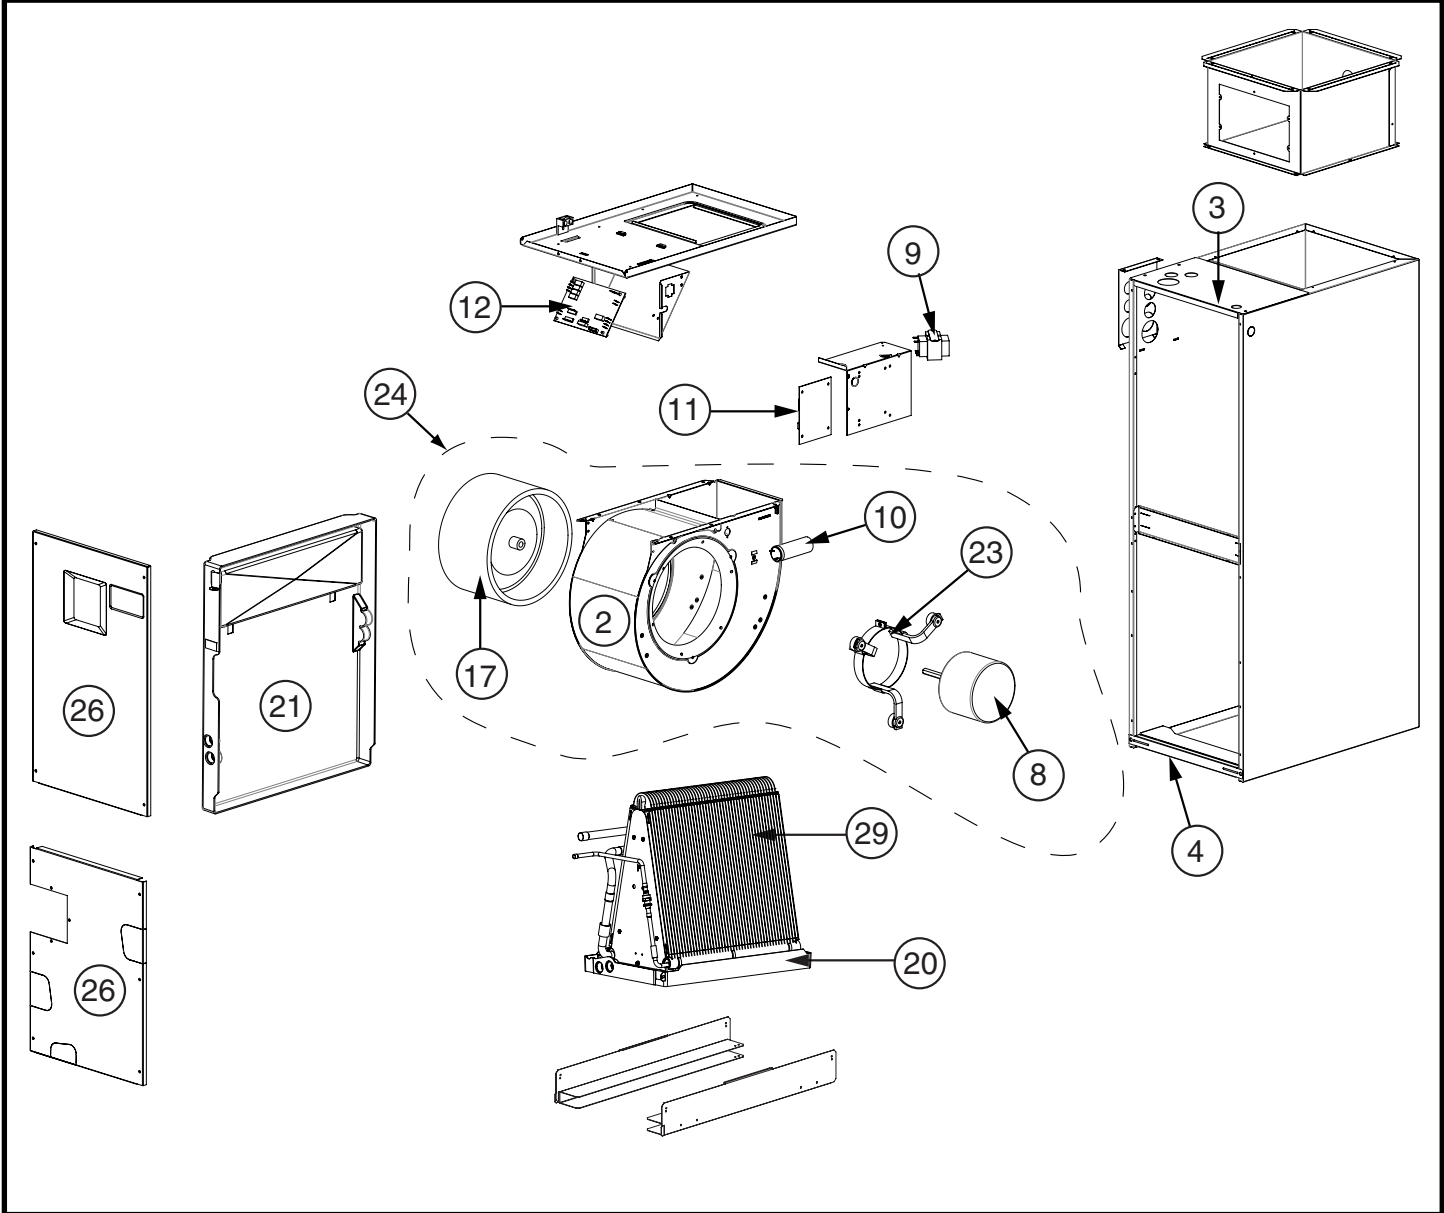

REPLACEMENT PARTS LIST

INDOOR AIR HANDLER
HMG**F1E, HMG**X1E, HMG**T1E, HCG**V1E, & HMG**V1E SERIES

HMG**F1E AIR HANDLER

ITEM	DESCRIPTION	HMG24F1E	HMG30F1E	HMG36F1E	HMG42F1E	HMG48F1E	HMG60F1E
		921145Y	921147Y	921150Y	921151Y	921153Y	921154Y
1	PLATE, CLOSE-OFF (NOT SHOWN)	226420R	226420R	226420R	226420R	226420R	226420R
2	BLOWER HOUSING	297210R	297210R	297212R	297212R	297214R	297219R
3	PANEL, TOP	921877	921877	921878	921878	921879	921879
4	DOOR, FILTER	921874Y	921874Y	921875Y	921875Y	921876Y	921876Y
5	PLATE, TUBE CLOSE-OFF (NOT SHOWN)	921880Y	921880Y	921880Y	921880Y	921880Y	921880Y
6	HARNESS, FSHE / VSHE, UPPER (NOT SHOWN)	—	—	—	—	—	2C0251R
7	HARNESS, FSHE, LOWER, (NOT SHOWN)	—	—	—	—	—	2C0252R
8	MOTOR, BLOWER	622257R	622264R	622258R	622260R	622261R	622501R
9	TRANSFORMER	621709R	621709R	621709R	621709R	621709R	621709R
10	CAPACITOR	622535R	622550R	622545R	622545R	622549R	—
11	BOARD, CONTROL	624735R	624735R	624735R	624735R	624735R	624736R
12	BOARD, MOTOR CONTROL	—	—	—	—	—	624756R
13	DUAL GROUNDING LUG (NOT SHOWN)	632235R	632235R	632235R	632235R	632235R	632235R
14	PLUG, DRAIN PAN (NOT SHOWN)	663351R	663351R	663351R	663351R	663351R	663351R
15	DIST, ASSY (NOT SHOWN)	664588R	664588R	664588R	664588R	664588R	664588R
16	PLUG, CIRCULAR, PLASTIC, 1-3/4 (NOT SHOWN)	663710R	663710R	663710R	663710R	663710R	—
17	WHEEL, BLOWER	667251R	667251R	667037R	667037R	667207R	667280R
18	ROD, COIL SUPPORT (NOT SHOWN)	669100R	669100R	669100R	669100R	669100R	669100R
19	VALVE, TXV (NOT SHOWN)	—	—	—	—	—	—
20	DRAINPAN, VERTICAL	669919	669919R	669920R	669920R	669921R	669921R
21	DRAINPAN, HORIZONTAL	669855R	669855R	669855R	669856R	669857R	669857R
22	PAINT, SPRAY, GRAY (NOT SHOWN)	903598Y	903598Y	903598Y	903598Y	903598Y	903598Y
23	BELLY-BAND	913871	913871	913871	913871	913871	903489
24	BLOWER, ASSEMBLY	921852	921849	921854	921866	921847	921862
25	ELECTRICAL ASSEMBLY (NOT SHOWN)	M0063801R	M0063801R	M0063801R	M0063801R	M0063801R	M0063802R
26	DOORS	921867Y	921867Y	921868Y	921869Y	921870Y	921870Y
27	SET OF WIRES, (NOT SHOWN)	921881	921881	921881	921881	921881	921883
28	FUSE, 3 AMP (NOT SHOWN)	632261R	632261R	632261R	632261R	632261R	632261R
29	MICROCHANNEL COIL	921482	921482	921483	921484	921486	921486
30	FILTER DOOR FASTNER (UNITS MANUFACTURED BEFORE 2/28/2014)	921402	921402	921402	921402	921402	921402
	FILTER DOOR FASTNER (UNITS MANUFACTURED AFTER 3/1/2014)	922458	922458	922458	922458	922458	922458

Please specify the correct Model No., Serial No., and Part No.(s) when ordering parts from the nearest authorized dealer or service center.