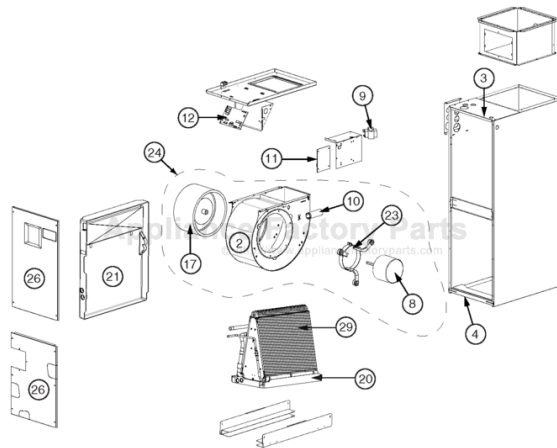

[Find Your COMFORT-AIRE HVAC Parts - Select From 1486 Models](#)

----- Manual continues below -----