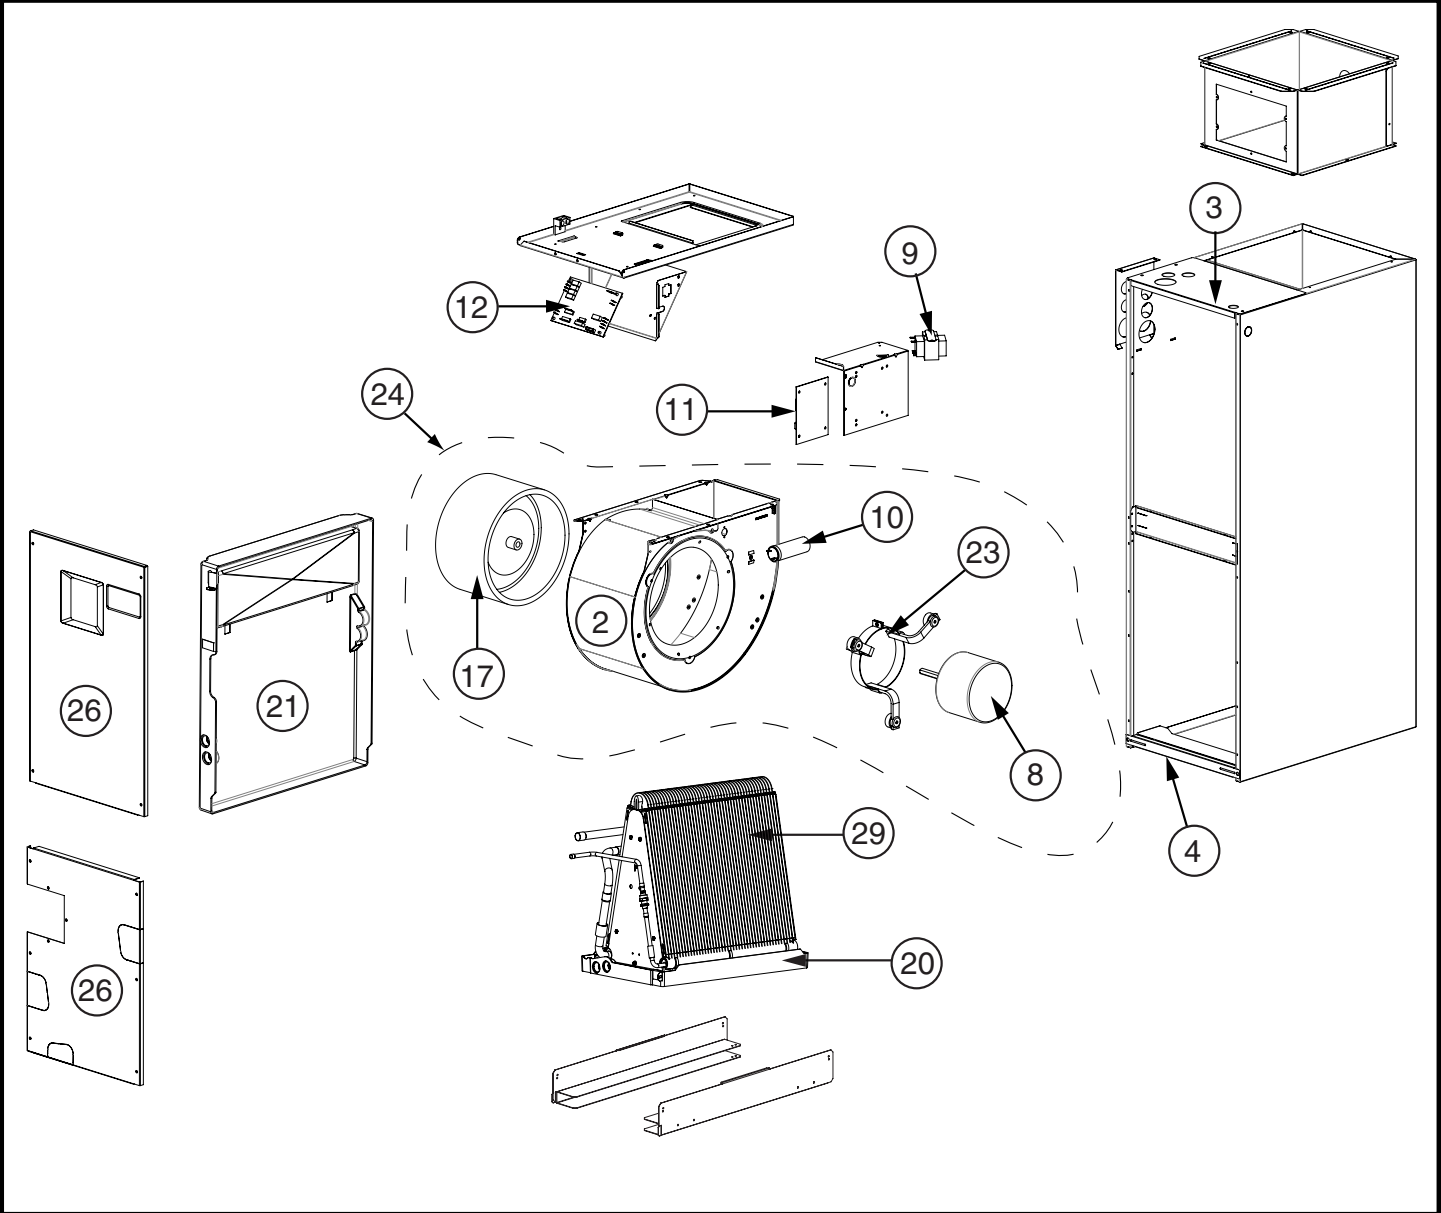

REPLACEMENT PARTS LIST

INDOOR AIR HANDLER
HMG**F1E, HMG**X1E, HMG**T1E, HCG**V1E, & HMG**V1E SERIES

HMG**F1E AIR HANDLER

ITEM	DESCRIPTION	HMG24F1E	HMG30F1E	HMG36F1E	HMG42F1E	HMG48F1E	HMG60F1E
		921145Y	921147Y	921150Y	921151Y	921153Y	921154Y
1	PLATE, CLOSE-OFF (NOT SHOWN)	226420R	226420R	226420R	226420R	226420R	226420R
2	BLOWER HOUSING	297210R	297210R	297212R	297212R	297214R	297219R
3	PANEL, TOP	921877	921877	921878	921878	921879	921879
4	DOOR, FILTER	921874Y	921874Y	921875Y	921875Y	921876Y	921876Y
5	PLATE, TUBE CLOSE-OFF (NOT SHOWN)	921880Y	921880Y	921880Y	921880Y	921880Y	921880Y
6	HARNESS, FSHE / VSHE, UPPER (NOT SHOWN)	—	—	—	—	—	2C0251R
7	HARNESS, FSHE, LOWER, (NOT SHOWN)	—	—	—	—	—	2C0252R
8	MOTOR, BLOWER	622257R	622264R	622258R	622260R	622261R	622501R
9	TRANSFORMER	621709R	621709R	621709R	621709R	621709R	621709R
10	CAPACITOR	622535R	622550R	622545R	622545R	622549R	—
11	BOARD, CONTROL	624735R	624735R	624735R	624735R	624735R	624736R
12	BOARD, MOTOR CONTROL	—	—	—	—	—	624756R
13	DUAL GROUNDING LUG (NOT SHOWN)	632235R	632235R	632235R	632235R	632235R	632235R
14	PLUG, DRAIN PAN (NOT SHOWN)	663351R	663351R	663351R	663351R	663351R	663351R
15	DIST, ASSY (NOT SHOWN)	664588R	664588R	664588R	664588R	664588R	664588R
16	PLUG, CIRCULAR, PLASTIC, 1-3/4 (NOT SHOWN)	663710R	663710R	663710R	663710R	663710R	—
17	WHEEL, BLOWER	667251R	667251R	667037R	667037R	667207R	667280R
18	ROD, COIL SUPPORT (NOT SHOWN)	669100R	669100R	669100R	669100R	669100R	669100R
19	VALVE, TXV (NOT SHOWN)	—	—	—	—	—	—
20	DRAINPAN, VERTICAL	669919	669919R	669920R	669920R	669921R	669921R
21	DRAINPAN, HORIZONTAL	669855R	669855R	669855R	669856R	669857R	669857R
22	PAINT, SPRAY, GRAY (NOT SHOWN)	903598Y	903598Y	903598Y	903598Y	903598Y	903598Y
23	BELLY-BAND	913871	913871	913871	913871	913871	903489
24	BLOWER, ASSEMBLY	921852	921849	921854	921866	921847	921862
25	ELECTRICAL ASSEMBLY (NOT SHOWN)	M0063801R	M0063801R	M0063801R	M0063801R	M0063801R	M0063802R
26	DOORS	921867Y	921867Y	921868Y	921869Y	921870Y	921870Y
27	SET OF WIRES, (NOT SHOWN)	921881	921881	921881	921881	921881	921883
28	FUSE, 3 AMP (NOT SHOWN)	632261R	632261R	632261R	632261R	632261R	632261R
29	MICROCHANNEL COIL	921482	921482	921483	921484	921486	921486
30	FILTER DOOR FASTNER (UNITS MANUFACTURED BEFORE 2/28/2014)	921402	921402	921402	921402	921402	921402
	FILTER DOOR FASTNER (UNITS MANUFACTURED AFTER 3/1/2014)	922458	922458	922458	922458	922458	922458

Please specify the correct Model No., Serial No., and Part No.(s) when ordering parts from the nearest authorized dealer or service center.