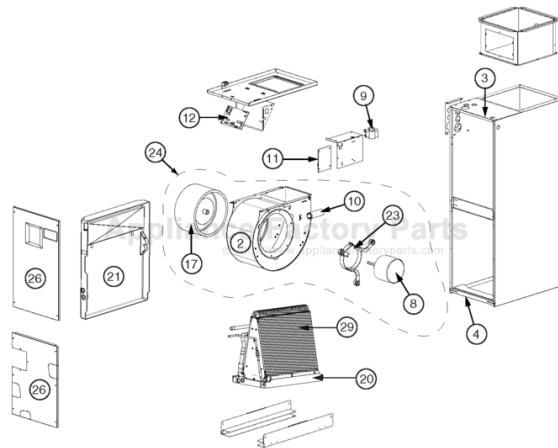

[Find Your COMFORT-AIRE HVAC Parts - Select From 1486 Models](#)

----- Manual continues below -----