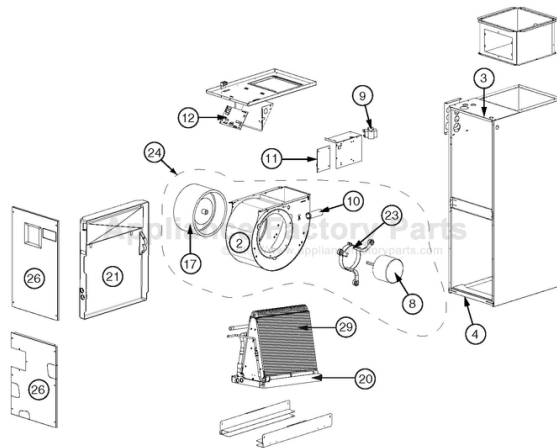

[Find Your COMFORT-AIRE HVAC Parts - Select From 1486 Models](#)

----- Manual continues below -----