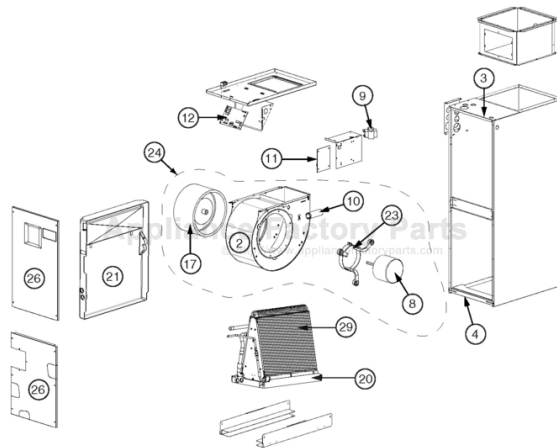

[Find Your COMFORT-AIRE HVAC Parts - Select From 1486 Models](#)

----- Manual continues below -----