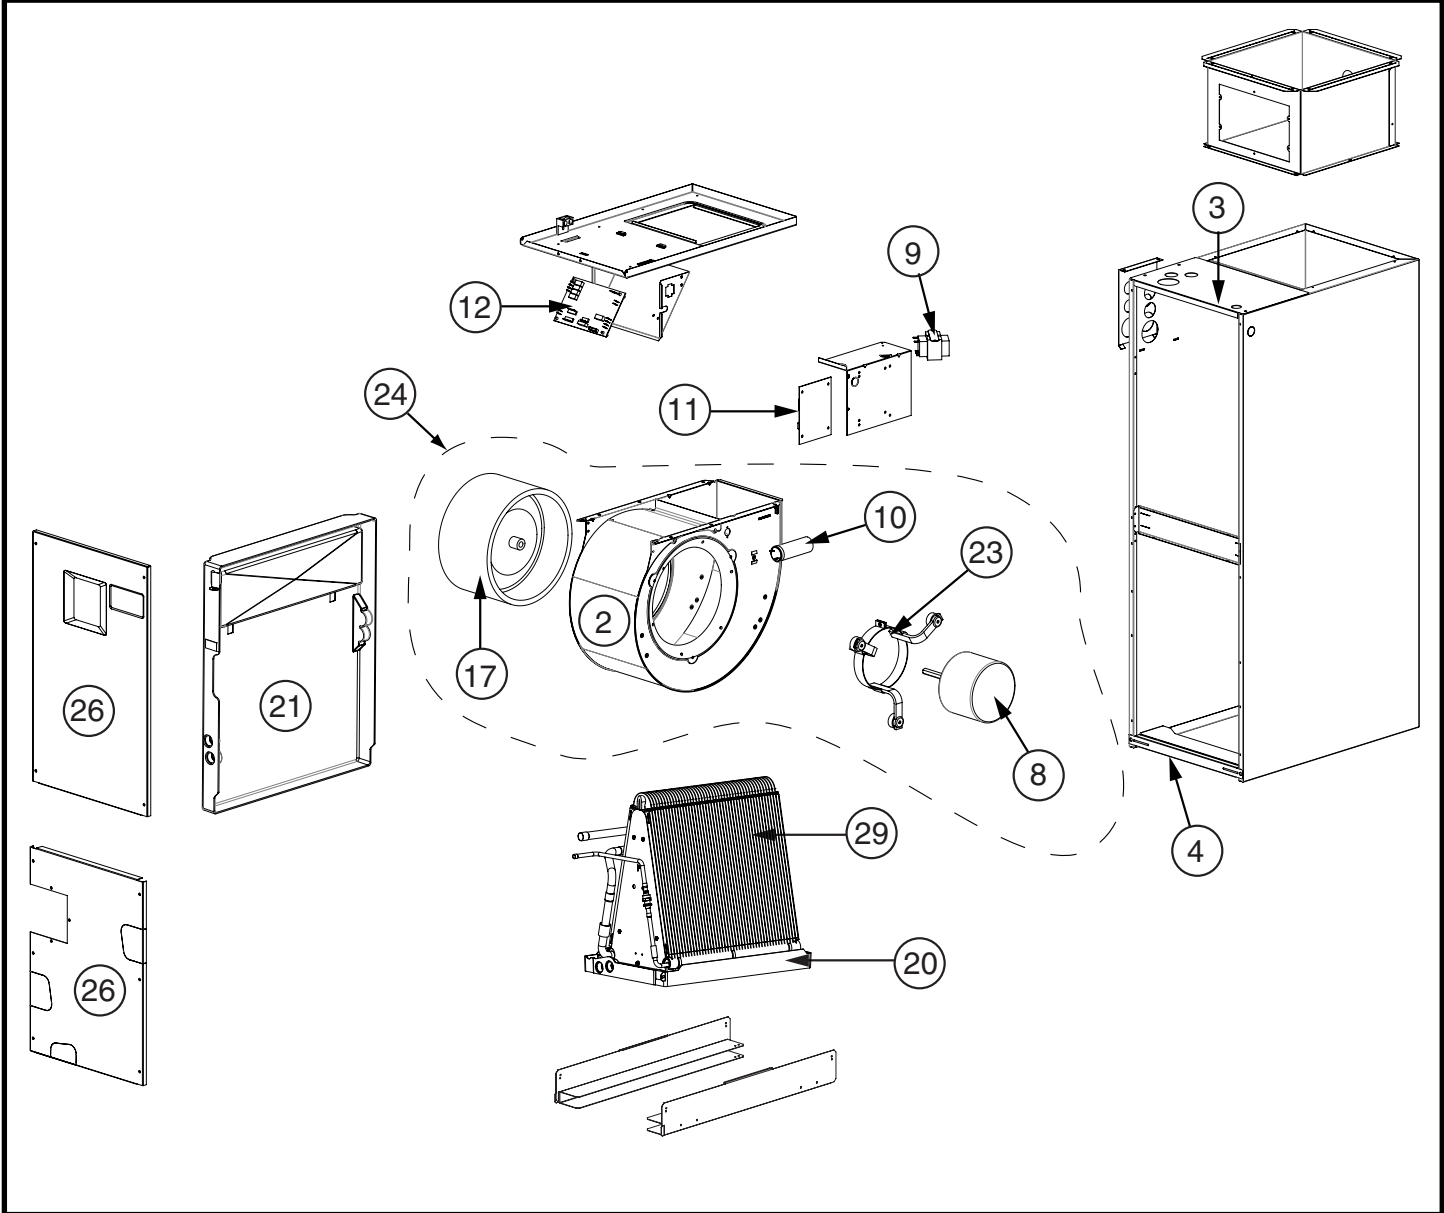

----- Manual continues below -----

REPLACEMENT PARTS LIST

INDOOR AIR HANDLER
HMG**F1E, HMG**X1E, HMG**T1E, HCG**V1E, & HMG**V1E SERIES

HMG**F1E AIR HANDLER

ITEM	DESCRIPTION	HMG24F1E	HMG30F1E	HMG36F1E	HMG42F1E	HMG48F1E	HMG60F1E
		921145Y	921147Y	921150Y	921151Y	921153Y	921154Y
1	PLATE, CLOSE-OFF (NOT SHOWN)	226420R	226420R	226420R	226420R	226420R	226420R
2	BLOWER HOUSING	297210R	297210R	297212R	297212R	297214R	297219R
3	PANEL, TOP	921877	921877	921878	921878	921879	921879
4	DOOR, FILTER	921874Y	921874Y	921875Y	921875Y	921876Y	921876Y
5	PLATE, TUBE CLOSE-OFF (NOT SHOWN)	921880Y	921880Y	921880Y	921880Y	921880Y	921880Y
6	HARNESS, FSHE / VSHE, UPPER (NOT SHOWN)	—	—	—	—	—	2C0251R
7	HARNESS, FSHE, LOWER, (NOT SHOWN)	—	—	—	—	—	2C0252R
8	MOTOR, BLOWER	622257R	622264R	622258R	622260R	622261R	622501R
9	TRANSFORMER	621709R	621709R	621709R	621709R	621709R	621709R
10	CAPACITOR	622535R	622550R	622545R	622545R	622549R	—
11	BOARD, CONTROL	624735R	624735R	624735R	624735R	624735R	624736R
12	BOARD, MOTOR CONTROL	—	—	—	—	—	624756R
13	DUAL GROUNDING LUG (NOT SHOWN)	632235R	632235R	632235R	632235R	632235R	632235R
14	PLUG, DRAIN PAN (NOT SHOWN)	663351R	663351R	663351R	663351R	663351R	663351R
15	DIST, ASSY (NOT SHOWN)	664588R	664588R	664588R	664588R	664588R	664588R
16	PLUG, CIRCULAR, PLASTIC, 1-3/4 (NOT SHOWN)	663710R	663710R	663710R	663710R	663710R	—
17	WHEEL, BLOWER	667251R	667251R	667037R	667037R	667207R	667280R
18	ROD, COIL SUPPORT (NOT SHOWN)	669100R	669100R	669100R	669100R	669100R	669100R
19	VALVE, TXV (NOT SHOWN)	—	—	—	—	—	—
20	DRAINPAN, VERTICAL	669919	669919R	669920R	669920R	669921R	669921R
21	DRAINPAN, HORIZONTAL	669855R	669855R	669855R	669856R	669857R	669857R
22	PAINT, SPRAY, GRAY (NOT SHOWN)	903598Y	903598Y	903598Y	903598Y	903598Y	903598Y
23	BELLY-BAND	913871	913871	913871	913871	913871	903489
24	BLOWER, ASSEMBLY	921852	921849	921854	921866	921847	921862
25	ELECTRICAL ASSEMBLY (NOT SHOWN)	M0063801R	M0063801R	M0063801R	M0063801R	M0063801R	M0063802R
26	DOORS	921867Y	921867Y	921868Y	921869Y	921870Y	921870Y
27	SET OF WIRES, (NOT SHOWN)	921881	921881	921881	921881	921881	921883
28	FUSE, 3 AMP (NOT SHOWN)	632261R	632261R	632261R	632261R	632261R	632261R
29	MICROCHANNEL COIL	921482	921482	921483	921484	921486	921486
30	FILTER DOOR FASTNER (UNITS MANUFACTURED BEFORE 2/28/2014)	921402	921402	921402	921402	921402	921402
	FILTER DOOR FASTNER (UNITS MANUFACTURED AFTER 3/1/2014)	922458	922458	922458	922458	922458	922458