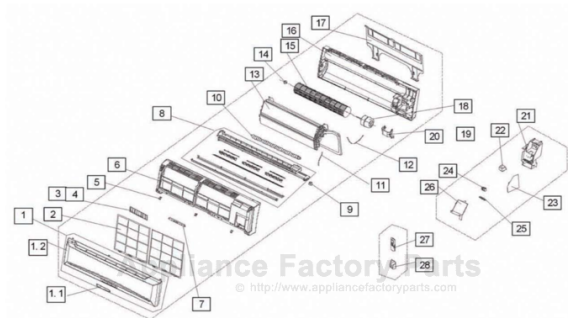

[Find Your COMFORT-AIRE HVAC Parts - Select From 1487 Models](#)

----- Manual continues below -----

HEAT CONTROLLER, INC.

**REPLACEMENT
PARTS**

**“S” Series Mini-Split
Version B**

SMH24SB-1

No.	Part Name	Quantity	Part Number	BOM code
1	Front panel	1	10312122438	201133190011
1.1	Indicator for LED	1	10312122507	201130790210
1.2	Panel Ass'y	1	10312122506	201133190010
2	Air filter	2	15030111003	201130790202
3	Air cleaner	1	10336111051	201130790130
4	Air cleaner holder	1	10336111052	201130790129
5	Screw cap	4	10336111003	201130790131
6	Panel frame	1	15030111004	201130790207
7	Display board assy	1	15030121003	203330790014
8	Air out frame assy	1	15030111006	201130790206
9	Louver motor	1	10105111047	202400200004
10	Drain hose	1	31607111010	201130000011
11	Indoor temp sensor	1	10312122433	202432390005
12	Evaporator temp sensor	1	11612121059	202432390004
13	Evaporator	1	15030111011	201530790075
14	Bearing holder	1	10336111037	201101090004
15	Cross flow fan, assy	1	10336111036	201100290011
16	Chassis	1	15030111010	201130790205
17	Installation plate	1	10336111042	201230790026
18	Fan motor	1	10321111067	202400410650
19	Corner board for chassis	1	15030111014	201130790204
20	Motor cover l	1	10321111068	201133090035
21	E-Parts box	1	10312122435	201133090113
22	Transformer	1	10118121232	202300990003
23	Main control board	1	10312122437	201333090027
24	Wire joint, 4p	1	10609111006	202301450105
25	Power cord clamp	1	10336111056	201130790120
26	Cover for E-parts box	1	10312122436	201133090112
27	Remote Controller (FAHRENHEIT)	1	10321121031	203355090263
28	Holder for remote controller	1	10718121009	201131390022
29	Connection pipe for drainage	1	11609121003	201101020011
30	Sealing ring	1	31009321021	202720090001
31	Copper nut, TLM-B02	1	10909121013	201600320001
32	Copper nut, TLM-D04	1	11324113804	201600320003