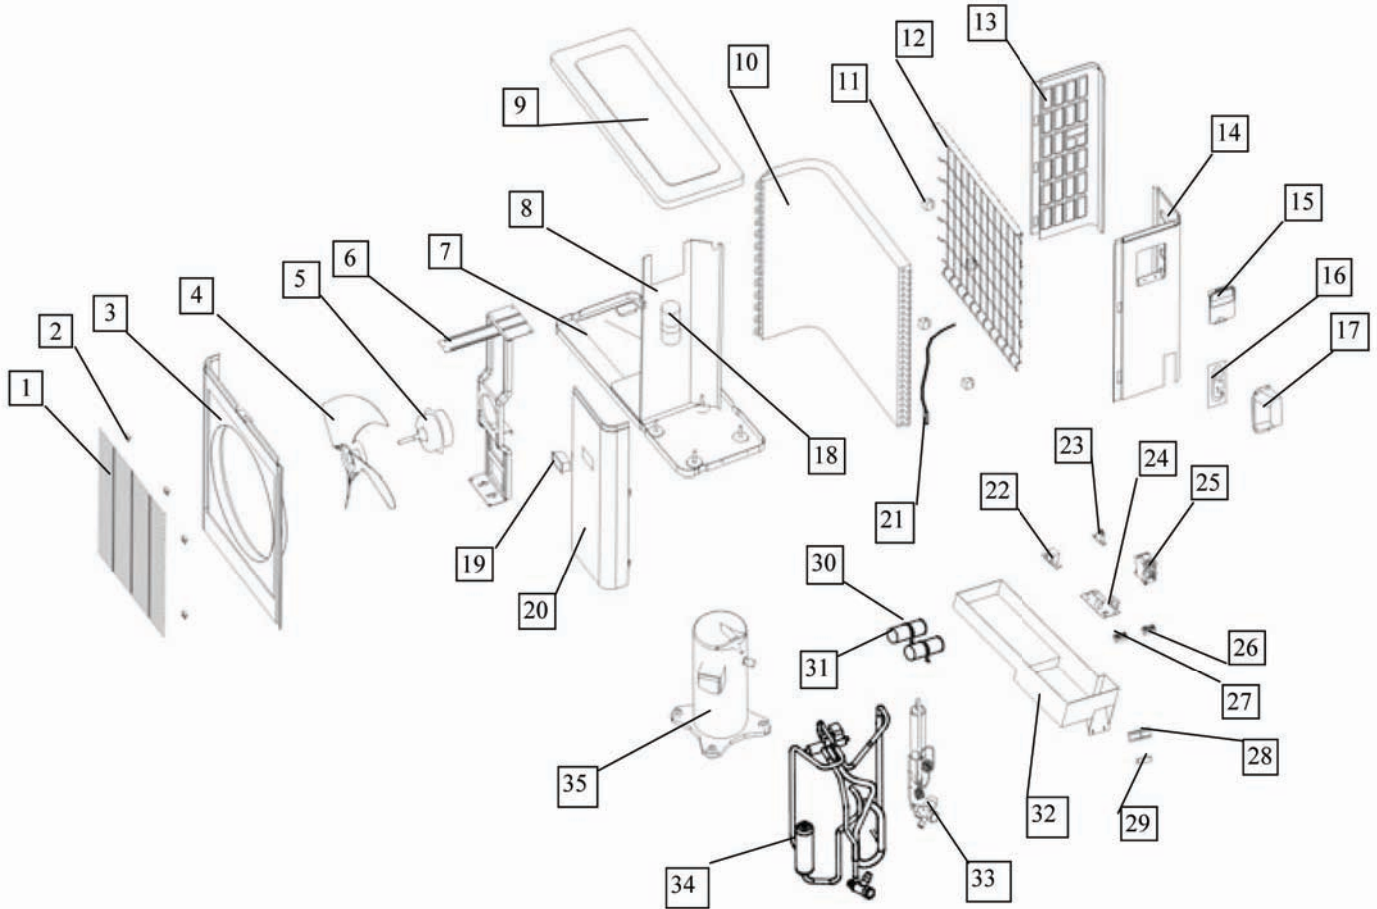

No.	Part Name	Quantity	Sale code	BOM code
1	Front net	1	10321111044	201235390011
2	Clamp for front net	8	10112121801	201135110801
3	Front clapboard	1	10336121801	201245320937
4	Propeller fan	1	10336111801	201100300202
5	Fan motor	1	10321111818	202400430113
6	Holder for fan motor	1	10336121802	201235490027
7	Chassis	1	10336111820	201245300260
8	Separating board	1	50224123803	201245320908
9	Cover	1	10336121803	201245320936
10	Condenser	1	10336111837	201538090003
11	Underlay for rear net	4	10118121818	202745500001
12	Rear net	1	10224121813	201145320902
13	Left clapboard	1	10224121828	201245300063
14	Rear right clapboard	1	10318121016	201235490047
15	Big handle	1	10309121003	201235290217
16	Installation plate for valves	1	11426432807	201245370923
17	Water collector	1	10336111804	201135490001
18	Refrigerant container	1	10924121861	201601000127
19	Small handle	1	10224121809	201145400003
20	Front right clapboard	1	10224121825	201245320903
21	Condenser temp sensor	1	11442122804	202441200200
22	Transformer	1	11018121010	202300900080
23	Fan motor capacitor	1	10718121804	202401100404
24	Main control board	1	15024121801	201335490110
25	Contact	1	10121121806	202300850004
26	Wire joint for multiplexer	2	10121121809	202301450035
27	Wire joint	1	10309121011	202301450099
28	Clamp for wiring	1	10118121823	201245400027
29	Washer for wire joint	1	10112121817	201135000004
30	Capacitor clamp	2	31116313015	201200100009
31	Compressor capacitor	2	10118121820	202401090017
32	Installation board for E-parts	1	10318121017	201235490050
33	Liquid pipe valve,assy	1	10312121554	201638090086
	Liquid pipe valve	1	10336111827	201600740297
	4-way valve,assy	1	10312121555	201638090085
34	Gas pipe valve	1	10321111821	201600720397
	4-way valve	1	12812121801	201600690011
35	Compressor	1	10321111822	201400630510
36	Copper nut, TLM-D04	1	11324113804	201600320003