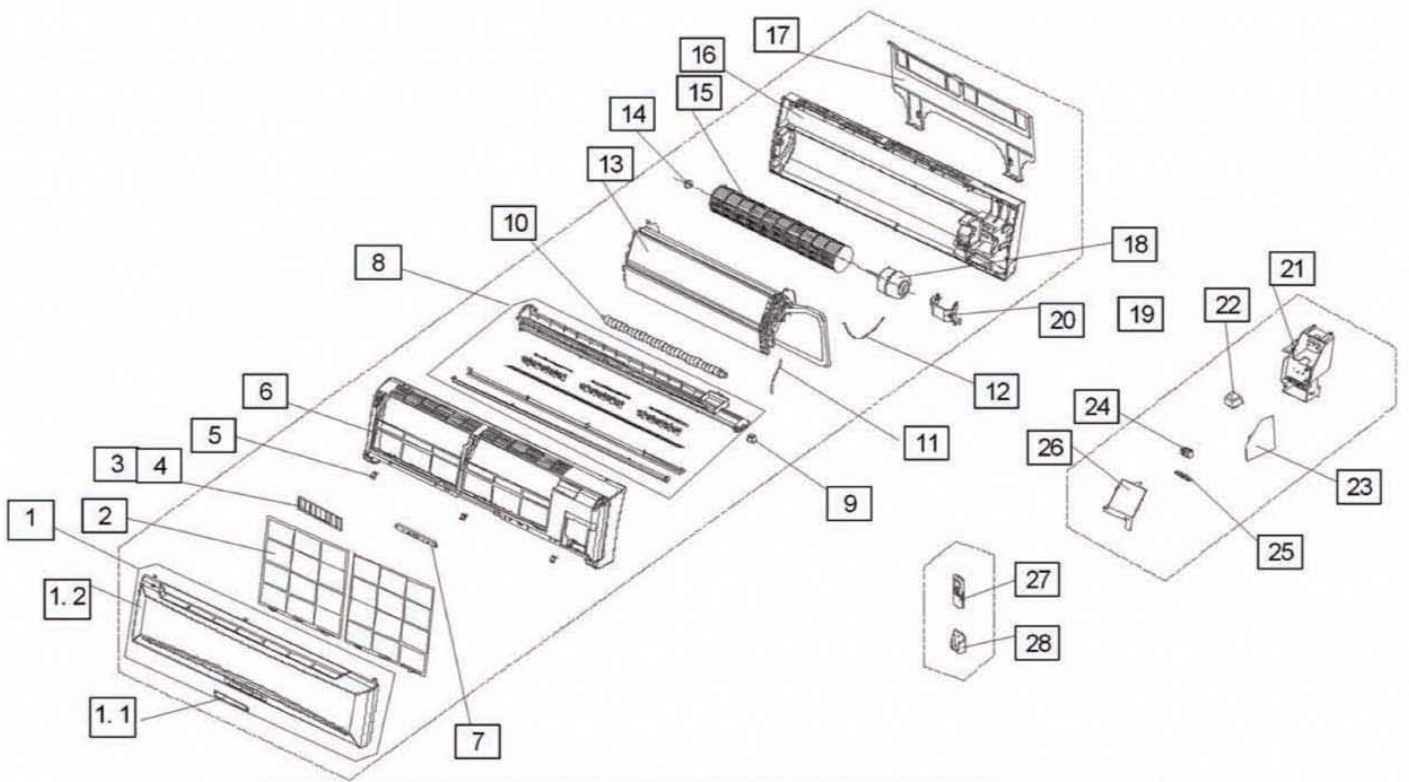

[Find Your COMFORT-AIRE HVAC Parts - Select From 1487 Models](#)

----- Manual continues below -----

HEAT CONTROLLER, INC.

**REPLACEMENT
PARTS**

**“S” Series Mini-Split
Version B**

SMH24SB-1

No.	Part Name	Quantity	Part Number	BOM code
1	Front panel	1	10312122438	201133190011
1.1	Indicator for LED	1	10312122507	201130790210
1.2	Panel Ass'y	1	10312122506	201133190010
2	Air filter	2	15030111003	201130790202
3	Air cleaner	1	10336111051	201130790130
4	Air cleaner holder	1	10336111052	201130790129
5	Screw cap	4	10336111003	201130790131
6	Panel frame	1	15030111004	201130790207
7	Display board assy	1	15030121003	203330790014
8	Air out frame assy	1	15030111006	201130790206
9	Louver motor	1	10105111047	202400200004
10	Drain hose	1	31607111010	201130000011
11	Indoor temp sensor	1	10312122433	202432390005
12	Evaporator temp sensor	1	11612121059	202432390004
13	Evaporator	1	15030111011	201530790075
14	Bearing holder	1	10336111037	201101090004
15	Cross flow fan, assy	1	10336111036	201100290011
16	Chassis	1	15030111010	201130790205
17	Installation plate	1	10336111042	201230790026
18	Fan motor	1	10321111067	202400410650
19	Corner board for chassis	1	15030111014	201130790204
20	Motor cover l	1	10321111068	201133090035
21	E-Parts box	1	10312122435	201133090113
22	Transformer	1	10118121232	202300990003
23	Main control board	1	10312122437	201333090027
24	Wire joint, 4p	1	10609111006	202301450105
25	Power cord clamp	1	10336111056	201130790120
26	Cover for E-parts box	1	10312122436	201133090112
27	Remote Controller (FAHRENHEIT)	1	10321121031	203355090263
28	Holder for remote controller	1	10718121009	201131390022
29	Connection pipe for drainage	1	11609121003	201101020011
30	Sealing ring	1	31009321021	202720090001
31	Copper nut, TLM-B02	1	10909121013	201600320001
32	Copper nut, TLM-D04	1	11324113804	201600320003