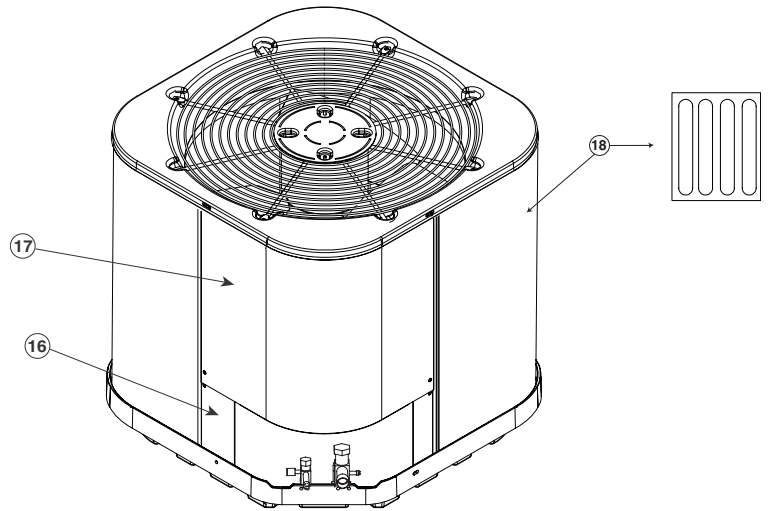

# REPLACEMENT PARTS LIST

Residential Split System Air Conditioner  
RSG13\*\*R1E Series  
13 SEER Models

ITEM #	COMPONENT
1	Compressor Bolt
2	Compressor Grommet
3	Compressor
4	Refrigerant Valve (LG)
5	Refrigerant Valve (SM)
6	Capacitor
7	Capacitor Strap
8	Control Box
9	Outdoor Fan Motor
10	Motor Wire Conduit
11	Outdoor Fan Grille
12	Outdoor Fan Blade
13	Top Pan
14	Outdoor Coil
15	Contactactor
16	Access Panel
17	Control Box Cover
18	Outdoor Coil Guard