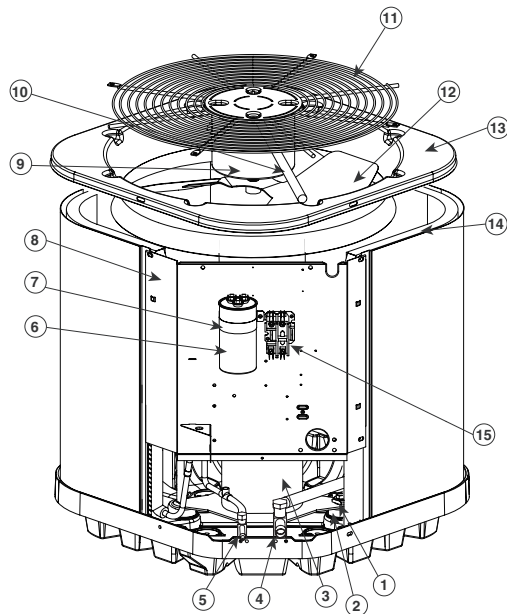

# REPLACEMENT PARTS LIST

Residential Split System Air Conditioner  
RSG13\*\*R1E Series  
13 SEER Models

ITEM #	COMPONENT
1	Compressor Bolt
2	Compressor Grommet
3	Compressor
4	Refrigerant Valve (LG)
5	Refrigerant Valve (SM)
6	Capacitor
7	Capacitor Strap
8	Control Box
9	Outdoor Fan Motor
10	Motor Wire Conduit
11	Outdoor Fan Grille
12	Outdoor Fan Blade
13	Top Pan
14	Outdoor Coil
15	Contactactor
16	Access Panel
17	Control Box Cover
18	Outdoor Coil Guard