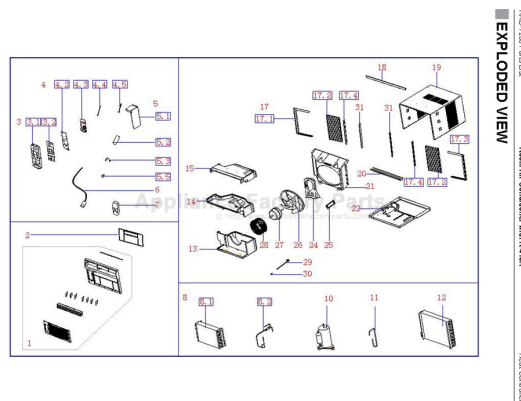

[Find Your COMFORT-AIRE Air Conditioner Parts - Select From 599 Models](#)

----- Manual continues below -----