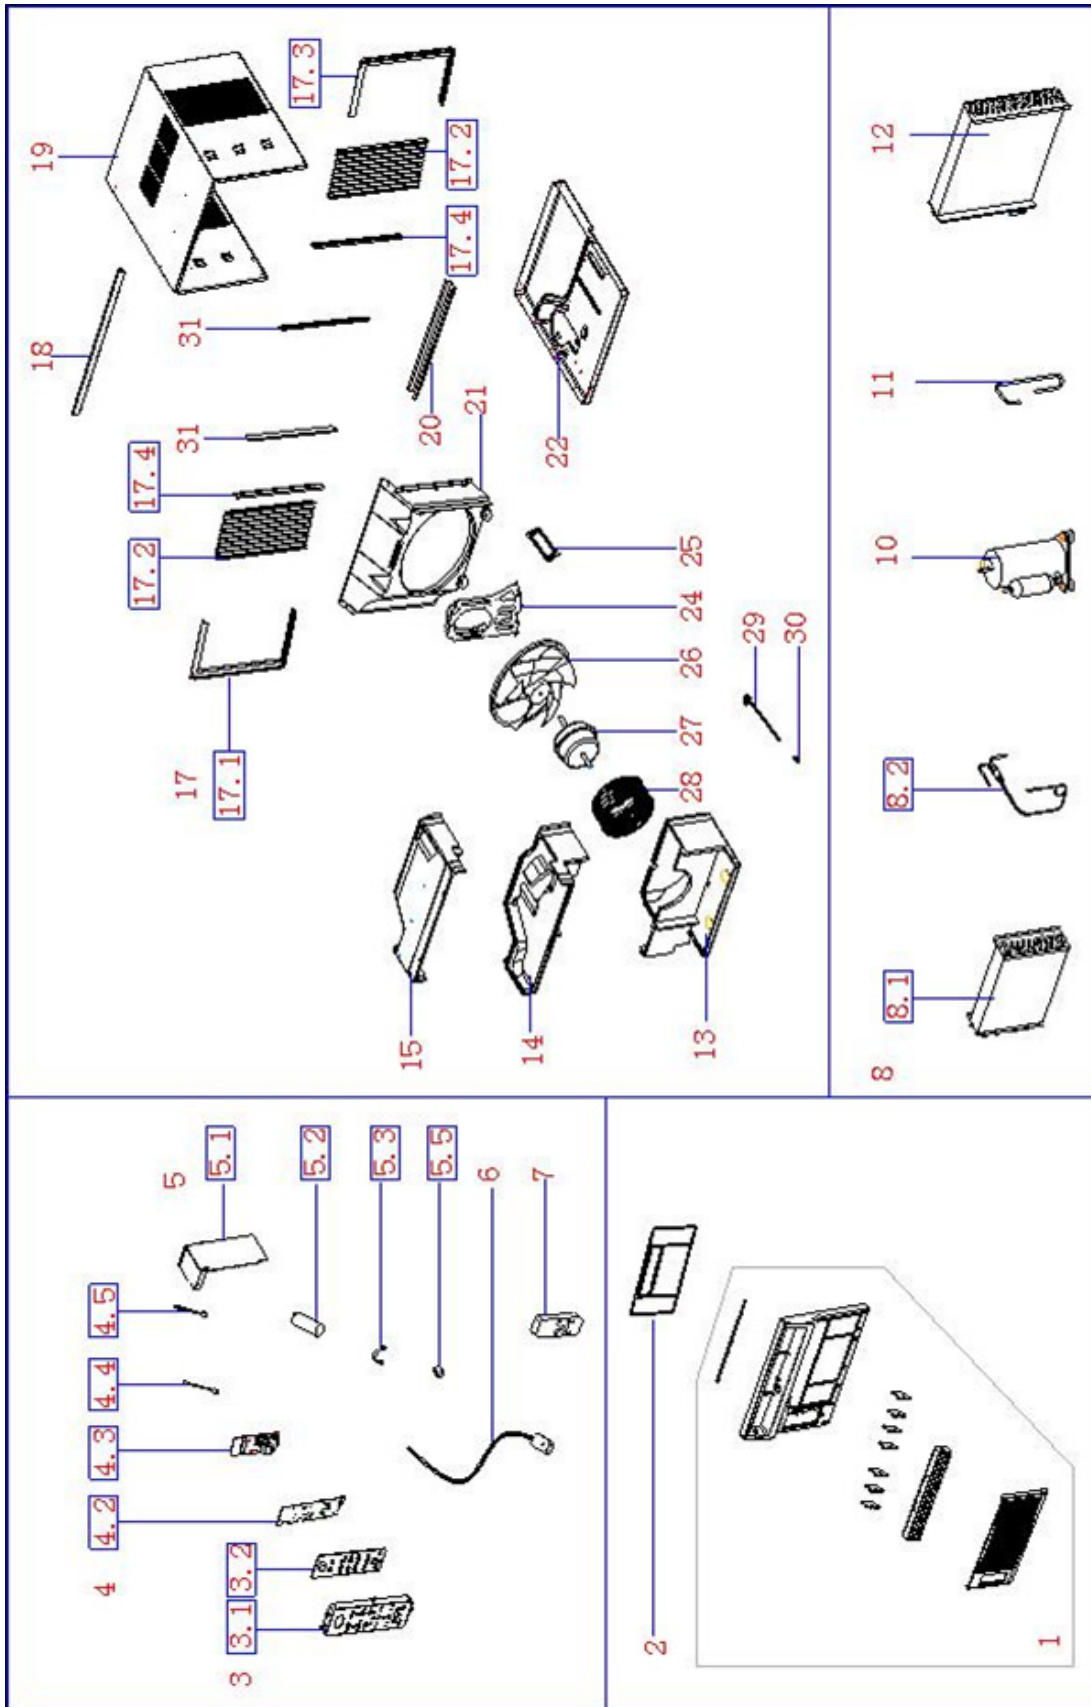

----- Manual continues below -----

HEAT CONTROLLER

**REPLACEMENT
PARTS LIST**

**Room Air Conditioner with R-410A:
RAD-123J**

EXPLODED VIEW

REPLACEMENT PARTS

Location	Part Name	Quantity	Part No.
1	Panel assembly	1	2011217A0582
2	Air filter	1	201121790054
3	Display box assembly	1	2033217A0313
3.1	Control panel	1	2011217A0553
3.2	Display Panel artwork	1	2020217A2004
4	Electronic control box assembly	1	2033217A0312
4.2	Cover of electronic control box	1	201221790212
4.3	Main control board assembly	1	2013217A0122
4.4	Indoor temperature sensor assembly	1	202433190000
4.5	Pipe temperature sensor assembly	1	202301300080
5	Electronic control box assembly	1	203321790196
5.1	Cover of electronic control box	1	201221790213
5.2	Capacitor of compressor	1	202401070061
5.3	Capacitor clip	1	201200100002
5.5	Capacitor of fan motor	1	202401100235
6	Power cord	1	202419990024
7	Remote controller	1	2033550A3128
8	Evaporator coil assembly	1	201521790195
8.1	Evaporator	1	201521590023
8.2	Capillary assembly	1	201621790678
10	compressor	1	201400601350
11	Discharge pipe assembly	1	201621790669
12	Condenser assembly	1	201521790217
13	Volute shell (below)	1	202221790014
14	Mid volute shell	1	202221790013
15	Volute shell (above)	1	202220490006
17	Installation accessory	1	2028217A0009
17.1	Left shutter frame	1	201120490086
17.2	Shutter	2	201120490089
17.3	Right shutter frame	1	201120490087
17.4	Locking bar of shutter	2	201120490088
18	Top shutter frame	1	201221790193
19	Cabinet	1	201221790201
20	Bottom shutter frame	1	201220490072
21	Rear separating	1	201121790323
22	Chassis assembly	1	201221790135
24	Supporter assembly of fan motor	1	201221790033
25	Connecting board	1	201221790153
26	Axial flow fan	1	201100300031
27	Asynchronous motor	1	202400400985
28	Centrifugal fan	1	201100100037
29	Fresh air door	1	201121790033
30	Bracket of fresh air door	1	201120490140
31	Connection bar to cabinet	2	201121790152
32	Fresh Air Vent handle		201121790033